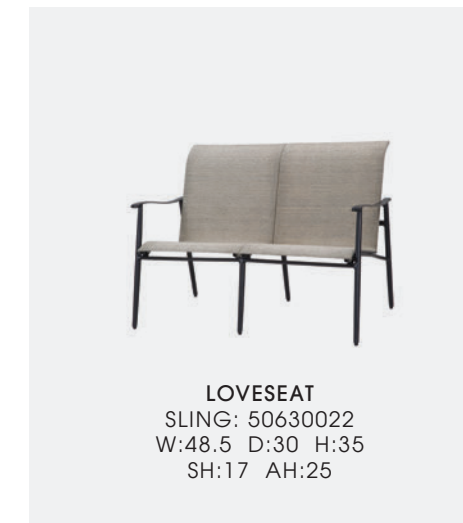

NOT WAREHOUSED

MATERIAL: Cast and extruded aluminum, sling

TABLE COMPLEMENTS: Channel, Fusion, Lattice, Meridian, Modanō, Strata with Round Legs, Talia

SLING PHOTOS: Finish: Black; Fabric: Castelee Dune