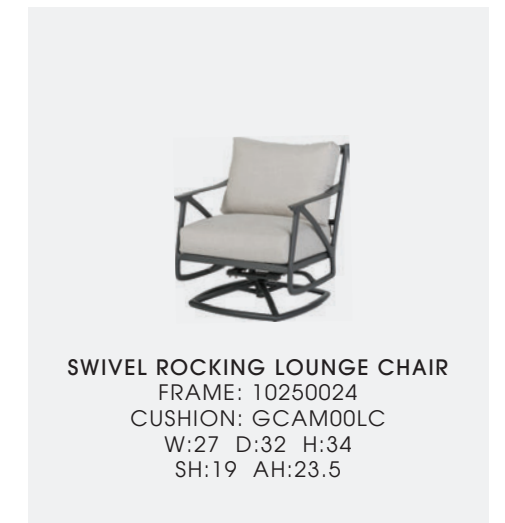

WAREHOUSED IN

CARBON #35

MATERIAL: Cast and extruded aluminum

CUSHIONS: Optional if not shown

TABLE COMPLEMENTS: Channel, Fusion, Lattice, Meridian, Modanō, Plank, Strata with Round Legs, Talia

PHOTOS: Finish: Carbon; Fabric: Cast Silver