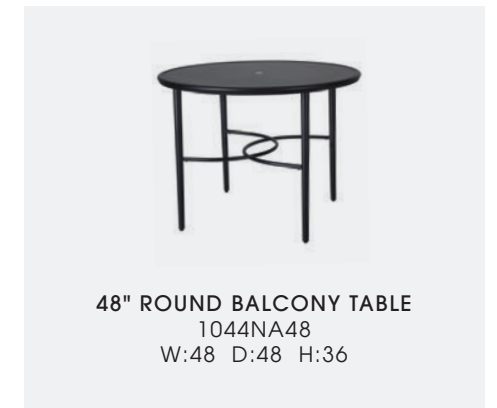

### NOT WAREHOUSED

**MATERIAL:** Extruded and die cast aluminum

**FURNITURE COMPLEMENTS:** Cabrisa, Echelon, Edge & Wave, Jayne, Plank, Treviso, Ventura

**PHOTOS:** Finish: Black

*Different finish can be used for base and top. See pages 79, 124 and 125 for lifestyle photos.*