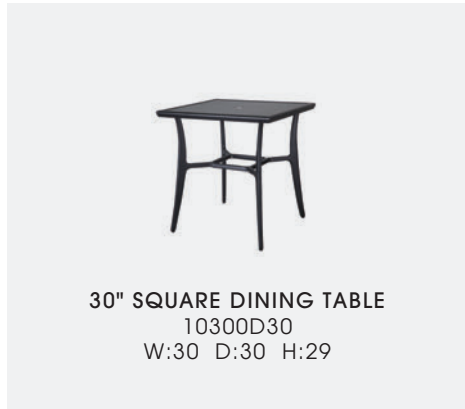

30" SQUARE DINING TABLE
10300D30
W:30 D:30 H:29