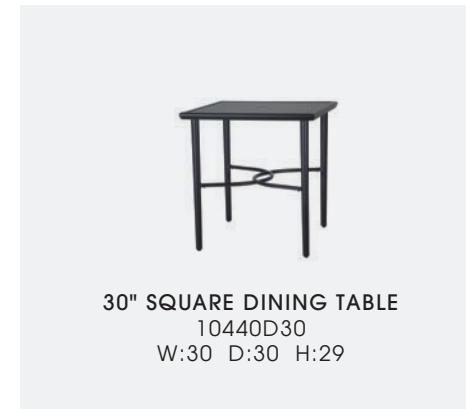

### NOT WAREHOUSED

**MATERIAL:** Extruded and die cast aluminum

**FURNITURE COMPLEMENTS:** Cabrisa, Echelon, Edge & Wave, Jayne, Plank, Treviso, Ventura

**PHOTOS:** Finish: Black

*Different finish can be used for base and top. See pages 79, 124 and 125 for lifestyle photos.*