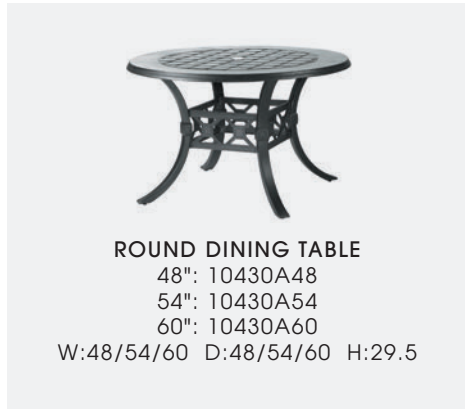

**PHOTOS:** Finish: Black

*Different finish can be used for base and top. See pages 86 and 87 for lifestyle photos.*

44" ROUND BAR TABLE  
10290L44  
W:44 D:44 H:40

23" LAZY SUSAN  
102900AS  
W:23 D:23 H:1