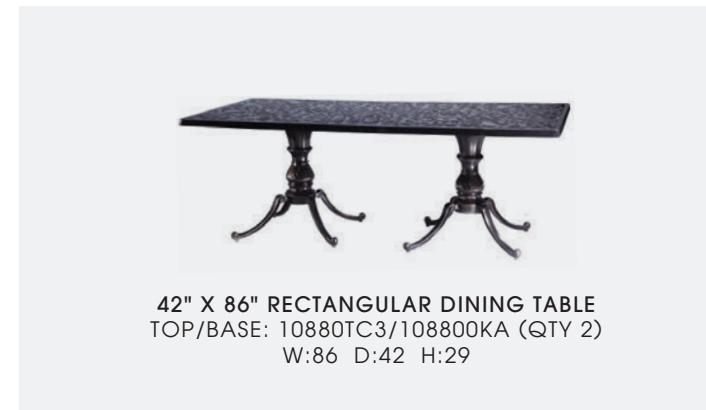

42" X 86" RECTANGULAR DINING TABLE
TOP/BASE: 10880TC3/108800KA (QTY 2)
W:86 D:42 H:29