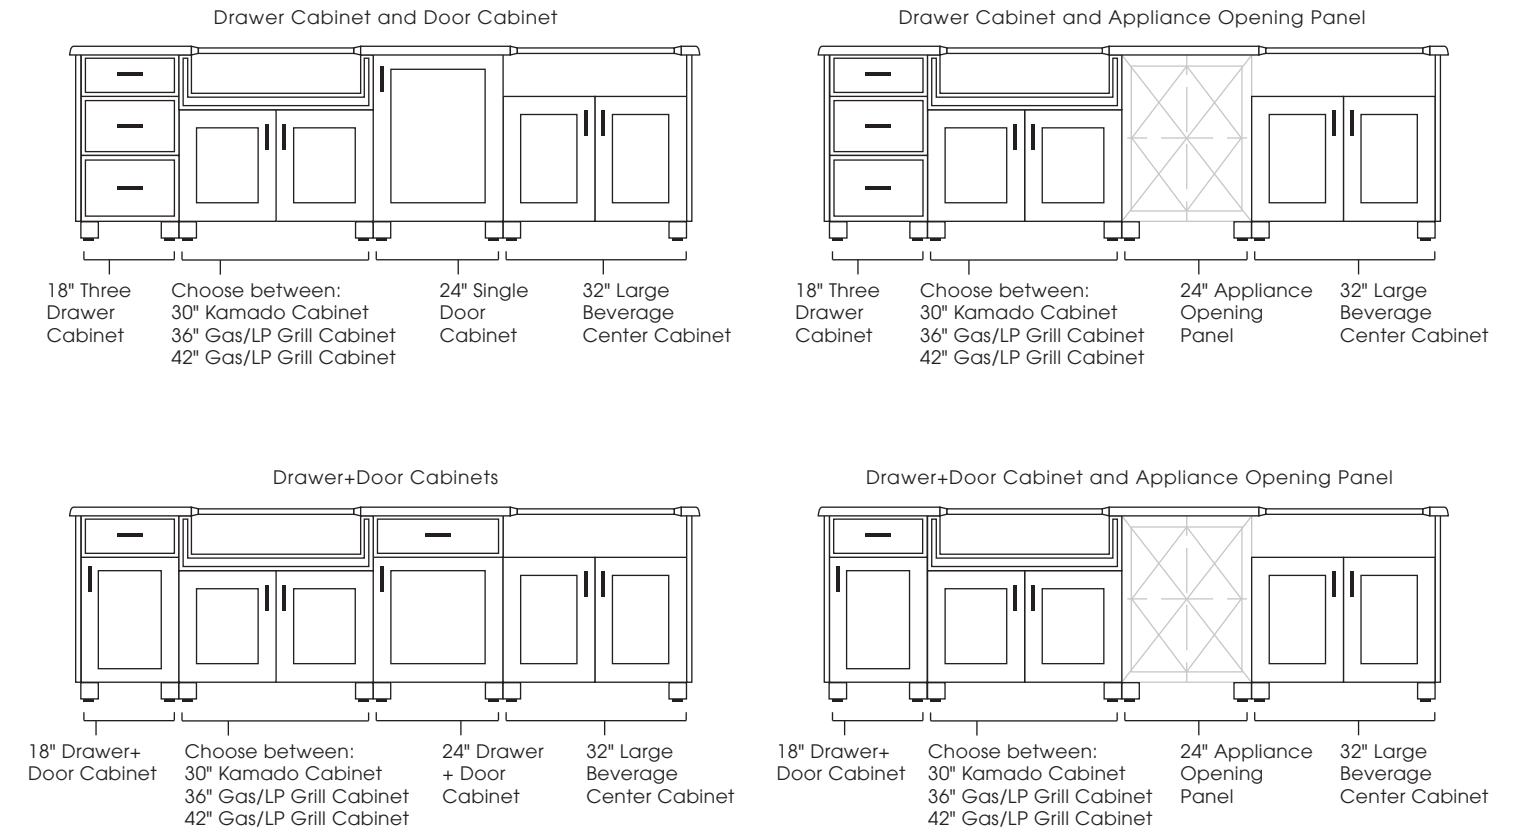

GRILL & LARGE BEVERAGE CENTER ISLAND

MODANŌ STYLE CONFIGURATIONS