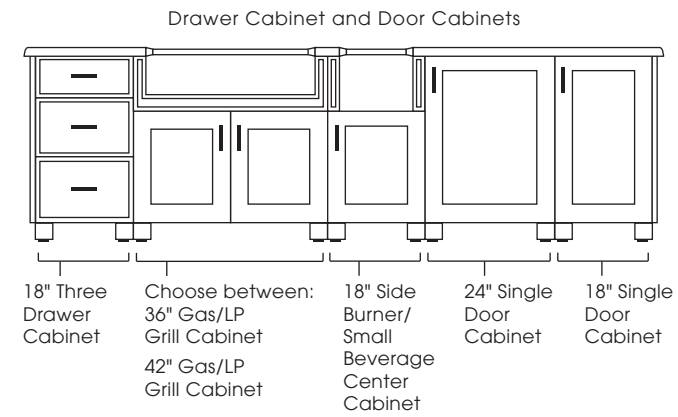

GRILL & SMALL BEVERAGE CENTER ISLAND

MODANŌ STYLE CONFIGURATIONS