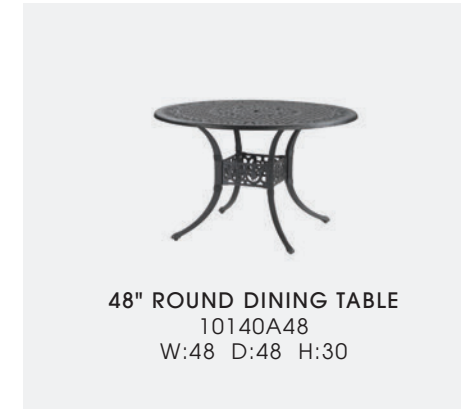

GRAND TERRACE TOP WITH REGAL BASE

MICHIGAN