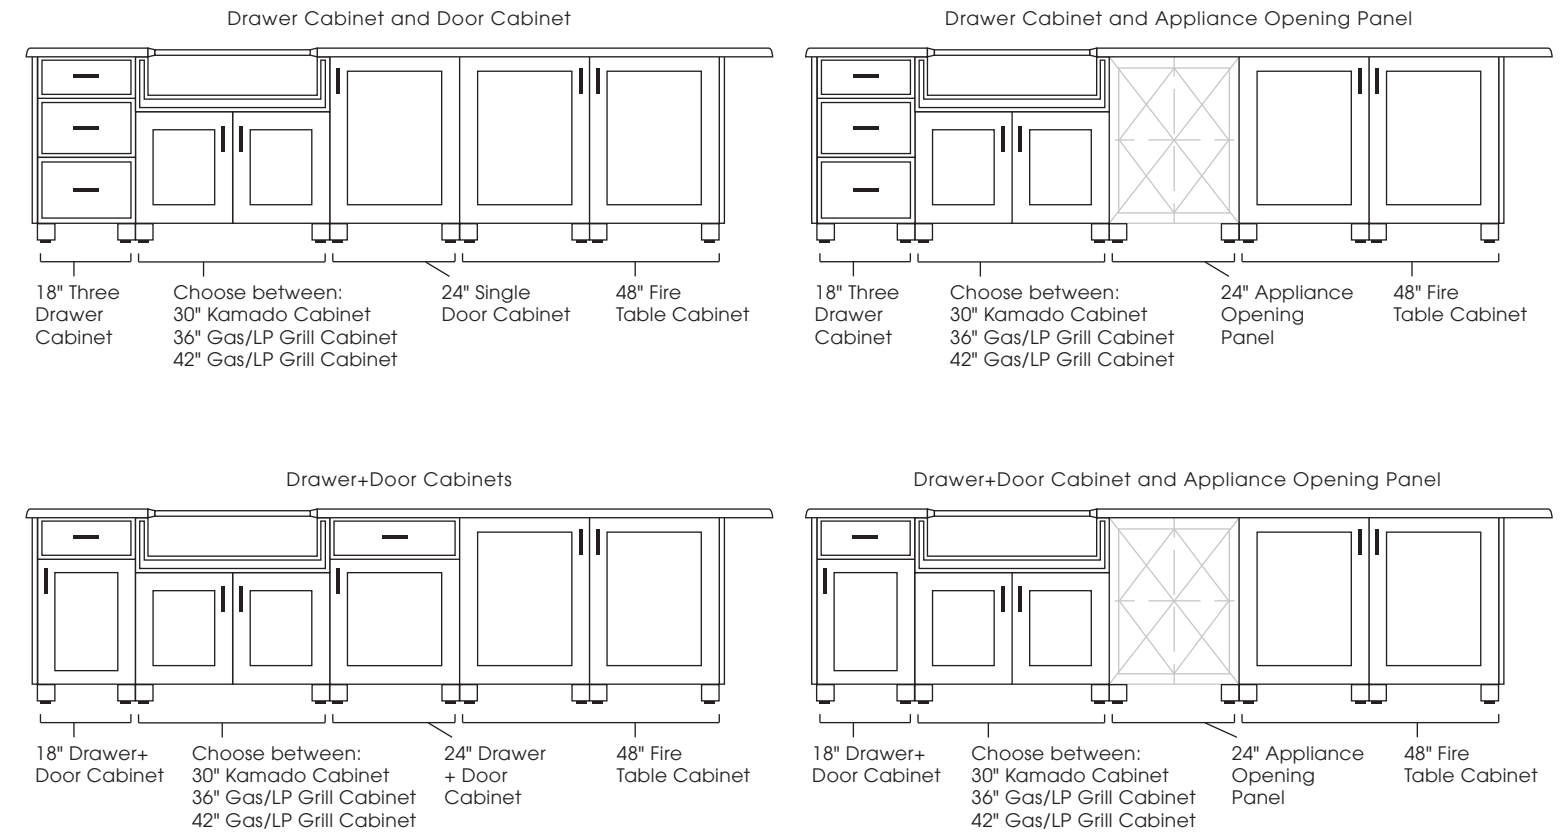

GRILL & FIRE TABLE ISLAND

MODANŌ STYLE CONFIGURATIONS