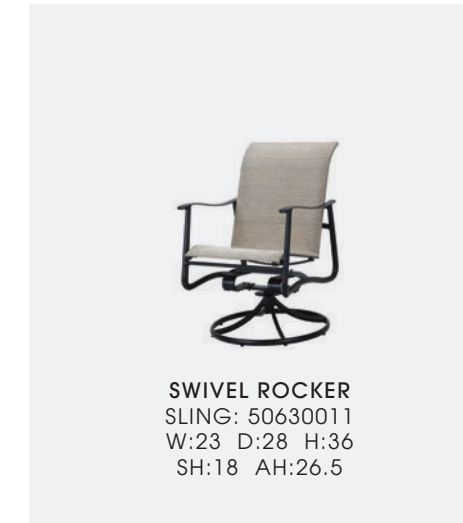

NOT WAREHOUSED

MATERIAL: Cast and extruded aluminum, sling

TABLE COMPLEMENTS: Channel, Fusion, Lattice, Meridian, Modanō, Strata with Round Legs, Talia

SLING PHOTOS: Finish: Black; Fabric: Castelee Dune