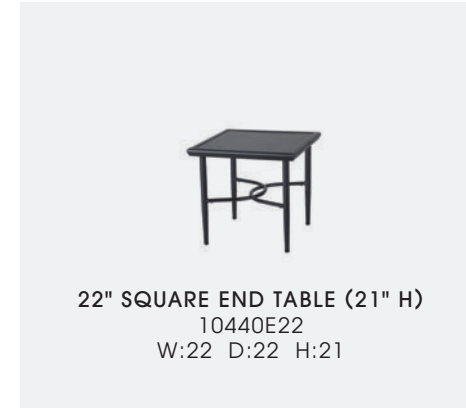

### NOT WAREHOUSED

**MATERIAL:** Extruded and die cast aluminum

**FURNITURE COMPLEMENTS:** Cabrisa, Echelon, Edge & Wave, Jayne, Plank, Treviso, Ventura

**PHOTOS:** Finish: Black

*Different finish can be used for base and top. See pages 79, 124 and 125 for lifestyle photos.*