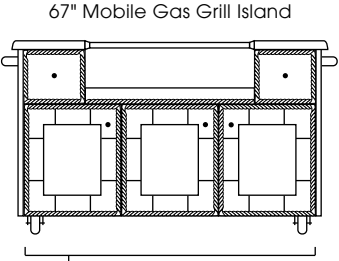

PARADISE STYLE CONFIGURATIONS

67" Mobile Gas Grill Island
64" one-piece cabinet with 3 under-grill storage areas and locking heavy duty caster wheels