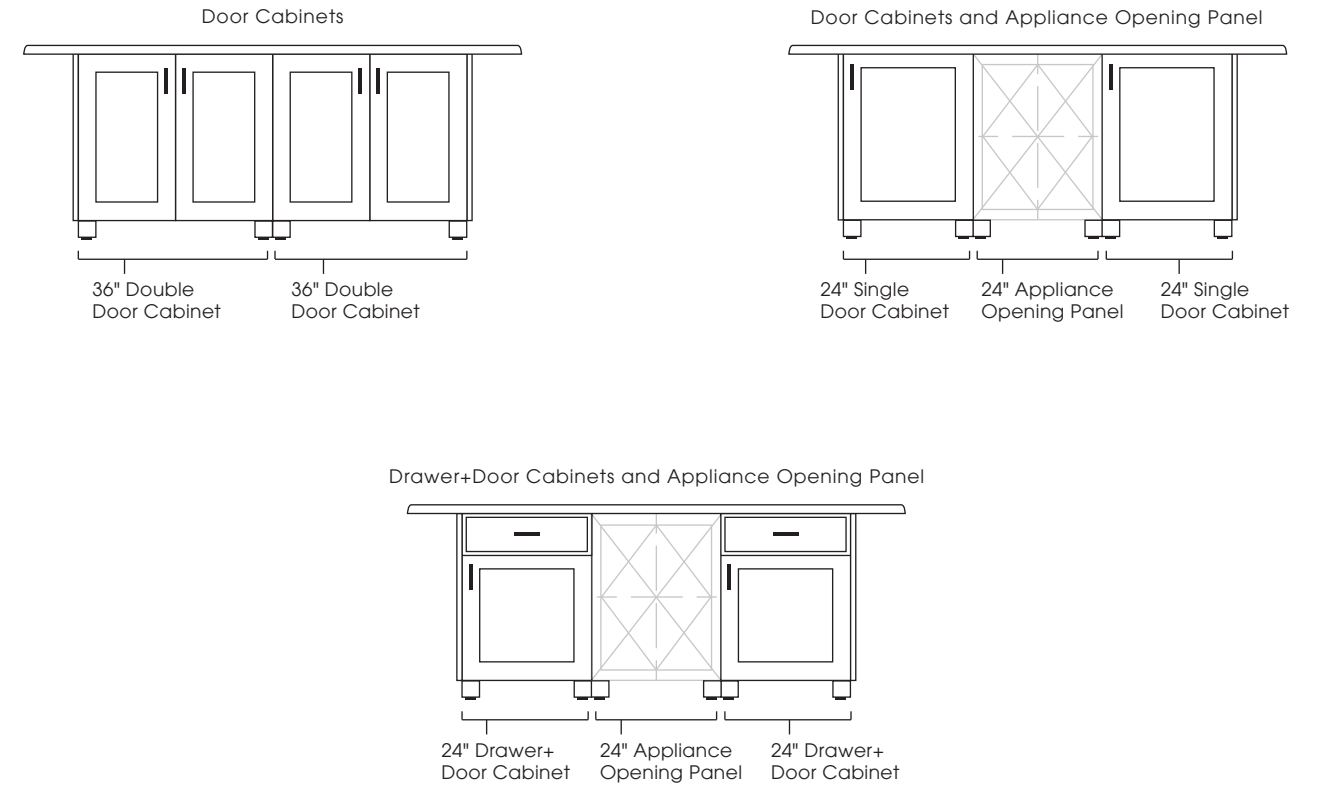

MODANŌ STYLE CONFIGURATIONS