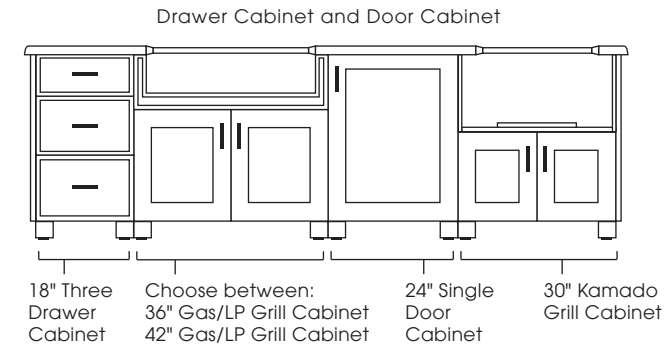

MODANŌ STYLE CONFIGURATIONS