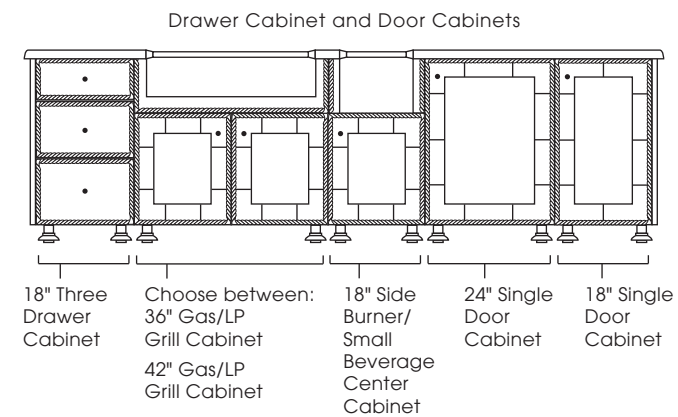

PARADISE STYLE CONFIGURATIONS