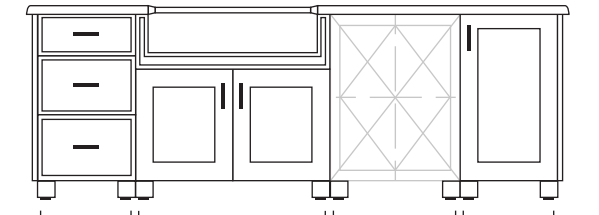

Drawer Cabinet, Appliance Opening Panel and Door Cabinet

18" Three Drawer Cabinet   Choose between:
30" Kamado Cabinet
36" Gas/LP Grill Cabinet
42" Gas/LP Grill Cabinet   24" Appliance Opening Panel   18" Single Door Cabinet