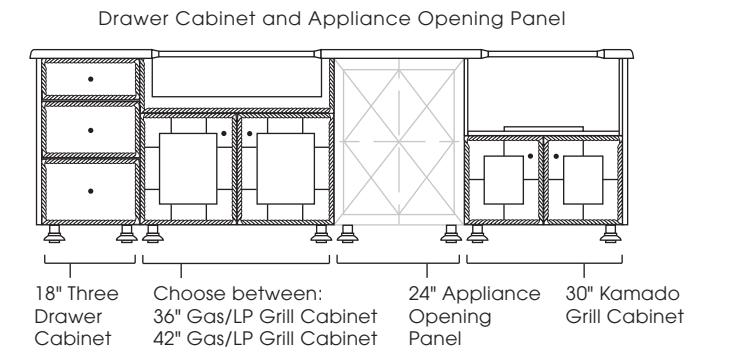

PARADISE STYLE CONFIGURATIONS