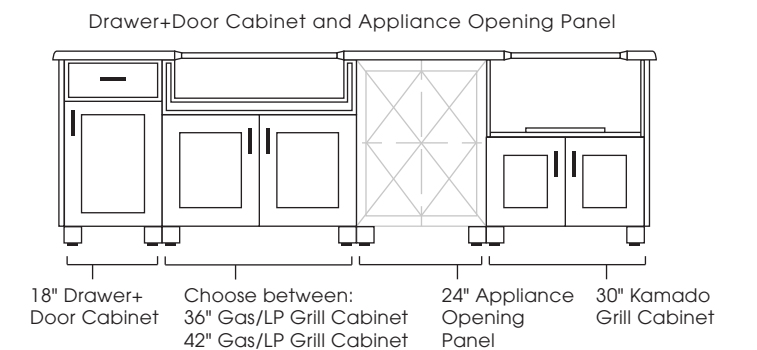

MODANŌ STYLE CONFIGURATIONS