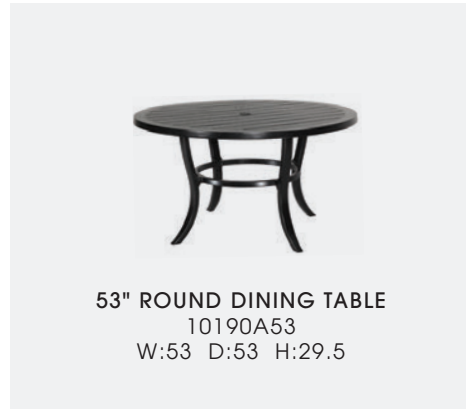

NOT WAREHOUSED

MATERIAL: Cast and extruded aluminum

FURNITURE COMPLEMENTS: Alexee, Amari, Bel Air, Bella Vista, Cabrisa, Echelon, Edge & Wave, Morro Bay, Phoenix, Terrace, Treviso, Ventura

PHOTOS: Finish: Black

*Different finish can be used for base and top.
See page 163 for pedestal tables and pages 75 and 76 for lifestyle photos.*