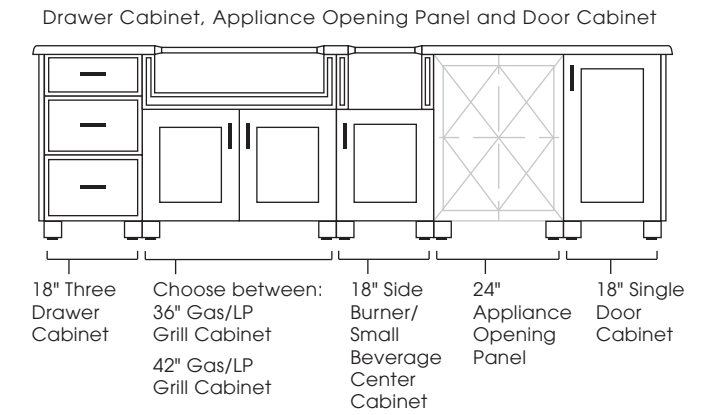

GRILL & SIDE BURNER ISLAND

MODANŌ STYLE CONFIGURATIONS