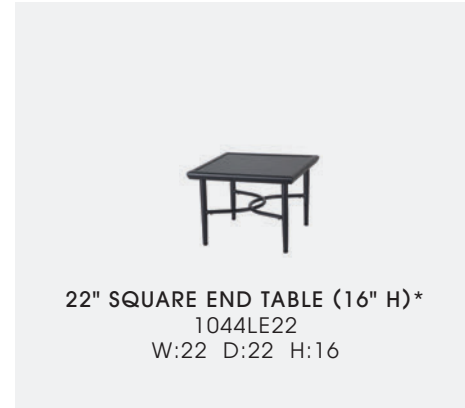

### NOT WAREHOUSED

**MATERIAL:** Extruded and die cast aluminum

**FURNITURE COMPLEMENTS:** Cabrisa, Echelon, Edge & Wave, Jayne, Plank, Treviso, Ventura

**PHOTOS:** Finish: Black

*Different finish can be used for base and top. See pages 79, 124 and 125 for lifestyle photos.*