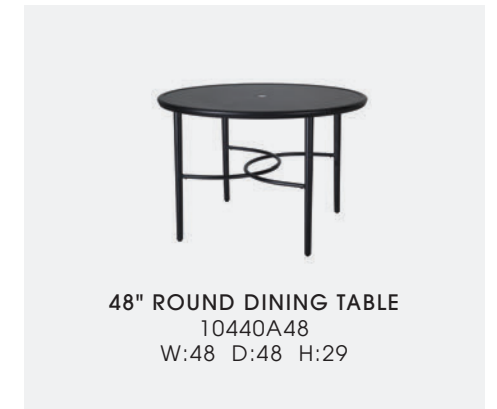

### NOT WAREHOUSED

**MATERIAL:** Extruded and die cast aluminum

**FURNITURE COMPLEMENTS:** Cabrisa, Echelon, Edge & Wave, Jayne, Plank, Treviso, Ventura

**PHOTOS:** Finish: Black

*Different finish can be used for base and top. See pages 79, 124 and 125 for lifestyle photos.*