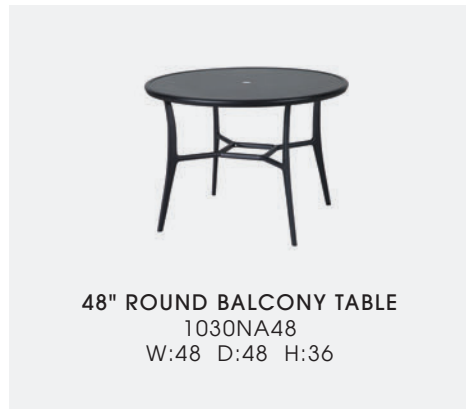

48" ROUND BALCONY TABLE
1030NA48
W:48 D:48 H:36

NOT WAREHOUSED

MATERIAL: Cast and stamped aluminum

FURNITURE COMPLEMENTS: Alexee, Amari, Cabrisa, Columbia, Echelon, Edge & Wave, Lotus, Phoenix, Plank, Treviso, Ventura

PHOTOS: Finish: Black

Different finish can be used for base and top. See pages 65, 66, 93 and 108 for lifestyle photos.