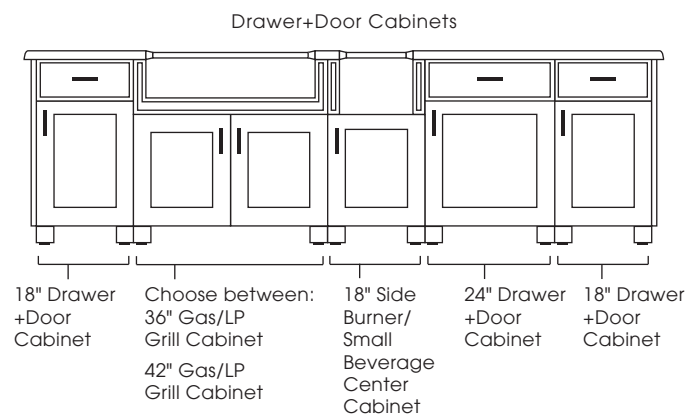

GRILL & SMALL BEVERAGE CENTER ISLAND

MODANŌ STYLE CONFIGURATIONS