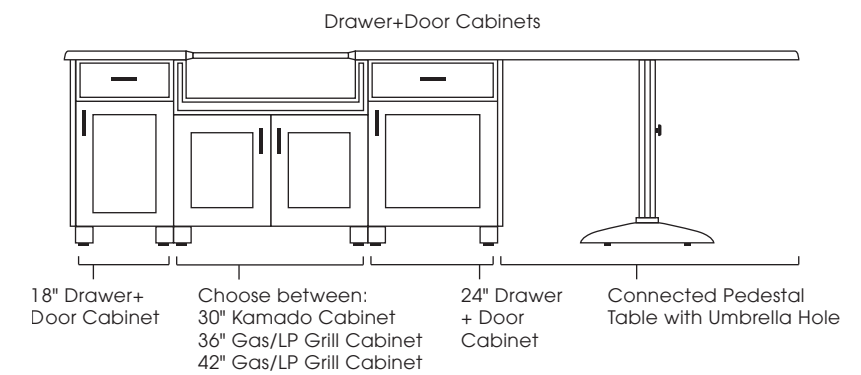

MODANŌ STYLE CONFIGURATIONS