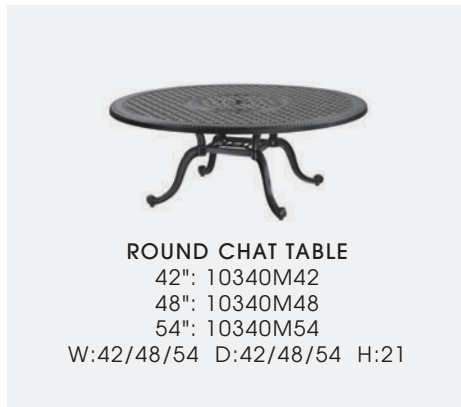

WAREHOUSED IN

DESERT BRONZE #15 MIDNIGHT GOLD #60 SHADE #92 VINTAGE #90

See page 145 for pedestal tables and pages 6, 7, 15, 33, 34 and 60 for lifestyle photos

*Not warehoused

MATERIAL: Cast aluminum

FURNITURE COMPLEMENTS: Alexee, Bel Air, Bella Vista, Columbia, Florence, Grand Terrace, Michigan, Terrace, Verona

PHOTOS: UMBRELLA END TABLES, 42" X 63" AND 42" X 72" RECT. BALCONY TABLES Finish: Vintage 60" X 80" GEO DINING TABLE, SERVING TRAY, CONSOLE TABLE AND TOWEL RACK Finish: Midnight Gold OTHERS Finish: Black