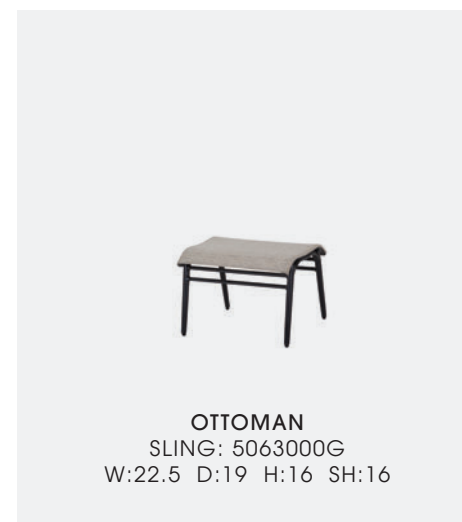

NOT WAREHOUSED

MATERIAL: Cast and extruded aluminum, sling

TABLE COMPLEMENTS: Channel, Fusion, Lattice, Meridian, Modanō, Strata with Round Legs, Talia

SLING PHOTOS: Finish: Black; Fabric: Castelee Dune