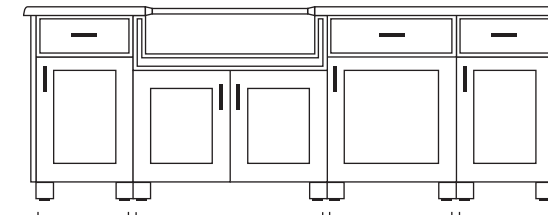

Drawer+Door Cabinets

18" Drawer +Door Cabinet   Choose between:
30" Kamado Cabinet
36" Gas/LP Grill Cabinet
42" Gas/LP Grill Cabinet   24" Drawer +Door Cabinet   18" Drawer +Door Cabinet