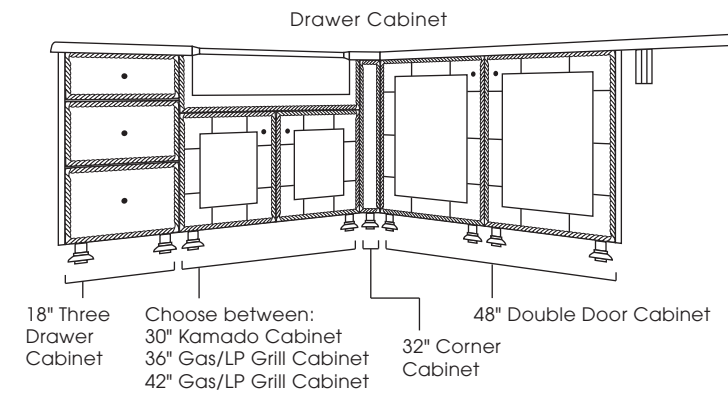

PARADISE STYLE CONFIGURATIONS