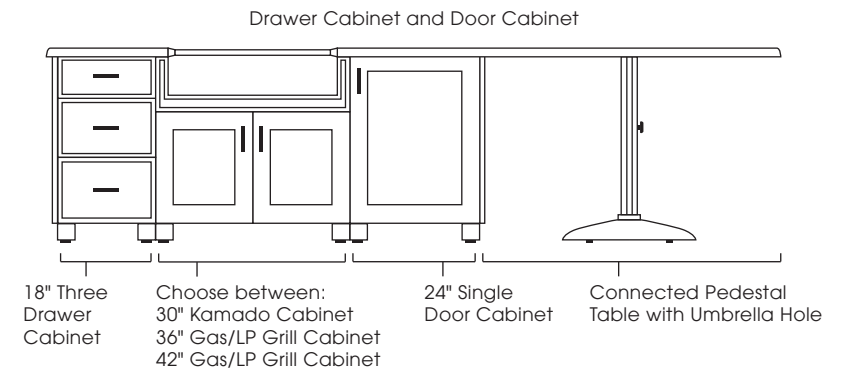

MODANŌ STYLE CONFIGURATIONS