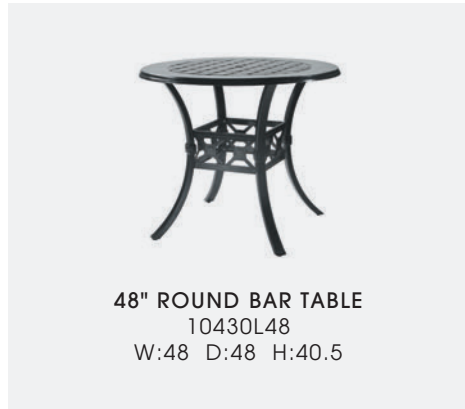

**PHOTOS:** Finish: Black

*Different finish can be used for base and top. See pages 86 and 87 for lifestyle photos.*

44" ROUND BAR TABLE  
10290L44  
W:44 D:44 H:40

23" LAZY SUSAN  
102900AS  
W:23 D:23 H:1