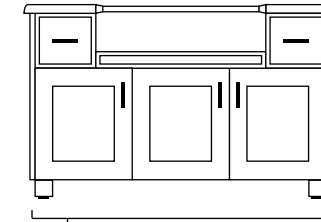

MODANŌ STYLE CONFIGURATIONS

57"/67" Gas Grill Islands

Choose between:
54" one-piece cabinet with 3 under-grill storage areas
64" one-piece cabinet with 3 under-grill storage areas