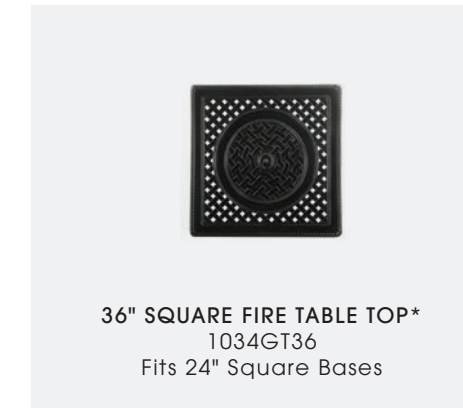

TOPS WAREHOUSED IN

PHOTOS: FIRE TABLE Paradise 21" x 54" Rect. Dining Height Base Finish: Onyx; 44" x 86" Rect. Fire Table Top Finish: Shade TOPS Finish: Black

*Not warehoused

TOP MATERIAL: Cast aluminum

FURNITURE COMPLEMENTS: Alexee, Bel Air, Bella Vista, Columbia, Florence, Grand Terrace, Michigan, Terrace, Verona

FIRE TABLE BASE COMPLEMENTS: Paradise

See pages 178 and 179 for fire table bases and pages 32, 33, 34, 61 and 62 for lifestyle photos