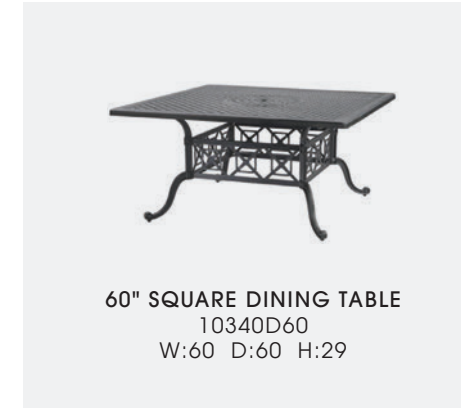

WAREHOUSED IN

DESERT BRONZE #15 MIDNIGHT GOLD #60 SHADE #92 VINTAGE #90

See page 145 for pedestal tables and pages 6, 7, 15, 33, 34 and 60 for lifestyle photos

*Not warehoused

MATERIAL: Cast aluminum

FURNITURE COMPLEMENTS: Alexee, Bel Air, Bella Vista, Columbia, Florence, Grand Terrace, Michigan, Terrace, Verona

PHOTOS: UMBRELLA END TABLES, 42" X 63" AND 42" X 72" RECT. BALCONY TABLES Finish: Vintage 60" X 80" GEO DINING TABLE, SERVING TRAY, CONSOLE TABLE AND TOWEL RACK Finish: Midnight Gold OTHERS Finish: Black