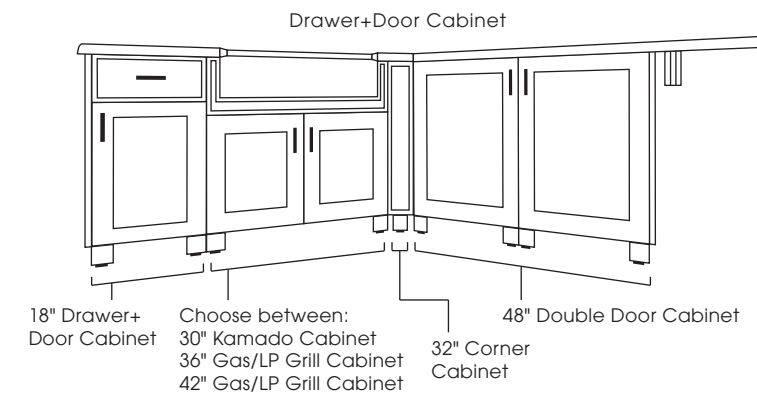

GRILL & SEATING CORNER ISLAND

MODANŌ STYLE CONFIGURATIONS