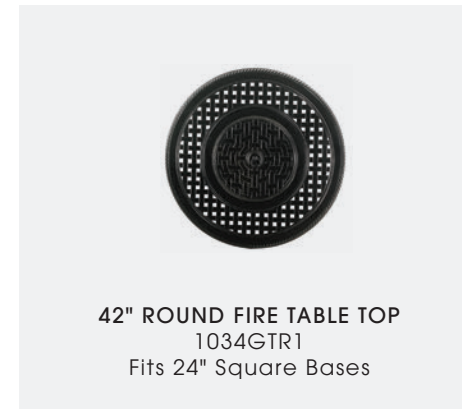

TOPS WAREHOUSED IN

PHOTOS: FIRE TABLE Paradise 21" x 54" Rect. Dining Height Base Finish: Onyx; 44" x 86" Rect. Fire Table Top Finish: Shade TOPS Finish: Black

*Not warehoused

TOP MATERIAL: Cast aluminum

FURNITURE COMPLEMENTS: Alexee, Bel Air, Bella Vista, Columbia, Florence, Grand Terrace, Michigan, Terrace, Verona

FIRE TABLE BASE COMPLEMENTS: Paradise

See pages 178 and 179 for fire table bases and pages 32, 33, 34, 61 and 62 for lifestyle photos