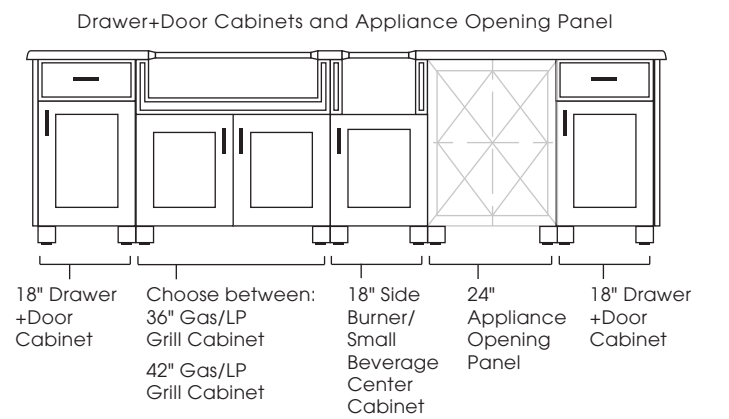

GRILL & SMALL BEVERAGE CENTER ISLAND

MODANŌ STYLE CONFIGURATIONS