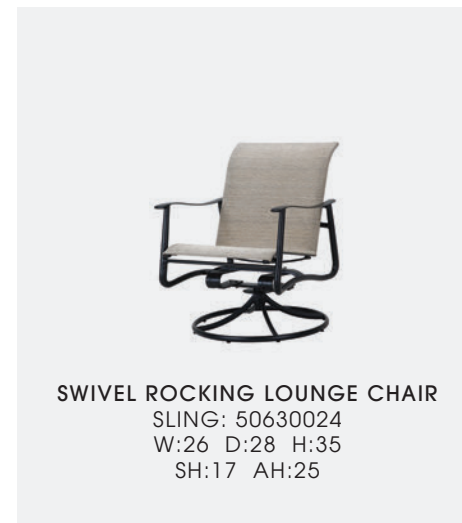

NOT WAREHOUSED

MATERIAL: Cast and extruded aluminum, sling

TABLE COMPLEMENTS: Channel, Fusion, Lattice, Meridian, Modanō, Strata with Round Legs, Talia

SLING PHOTOS: Finish: Black; Fabric: Castelee Dune