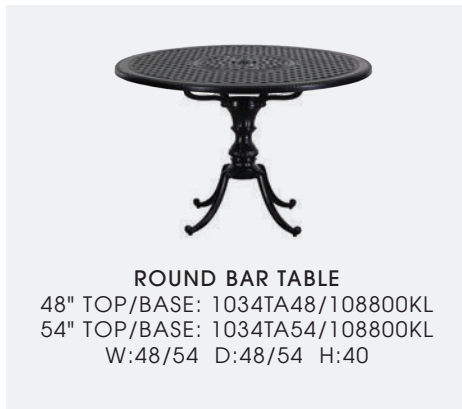

GRAND TERRACE TOP WITH REGAL BASE

MICHIGAN