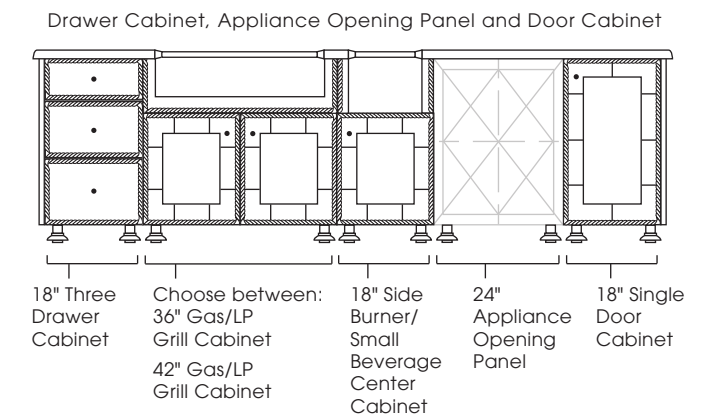

PARADISE STYLE CONFIGURATIONS