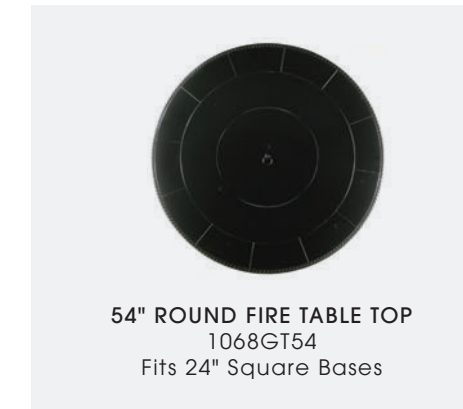

42" SQUARE FIRE TABLE TOP
1068GT42
Fits 24" Square Bases

54" ROUND FIRE TABLE TOP
1068GT54
Fits 24" Square Bases