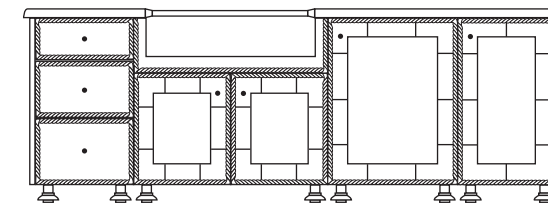

PARADISE STYLE CONFIGURATIONS

Drawer Cabinet and Door Cabinets

18" Three Drawer Cabinet   Choose between:
30" Kamado Cabinet
36" Gas/LP Grill Cabinet
42" Gas/LP Grill Cabinet   24" Single Door Cabinet   18" Single Door Cabinet