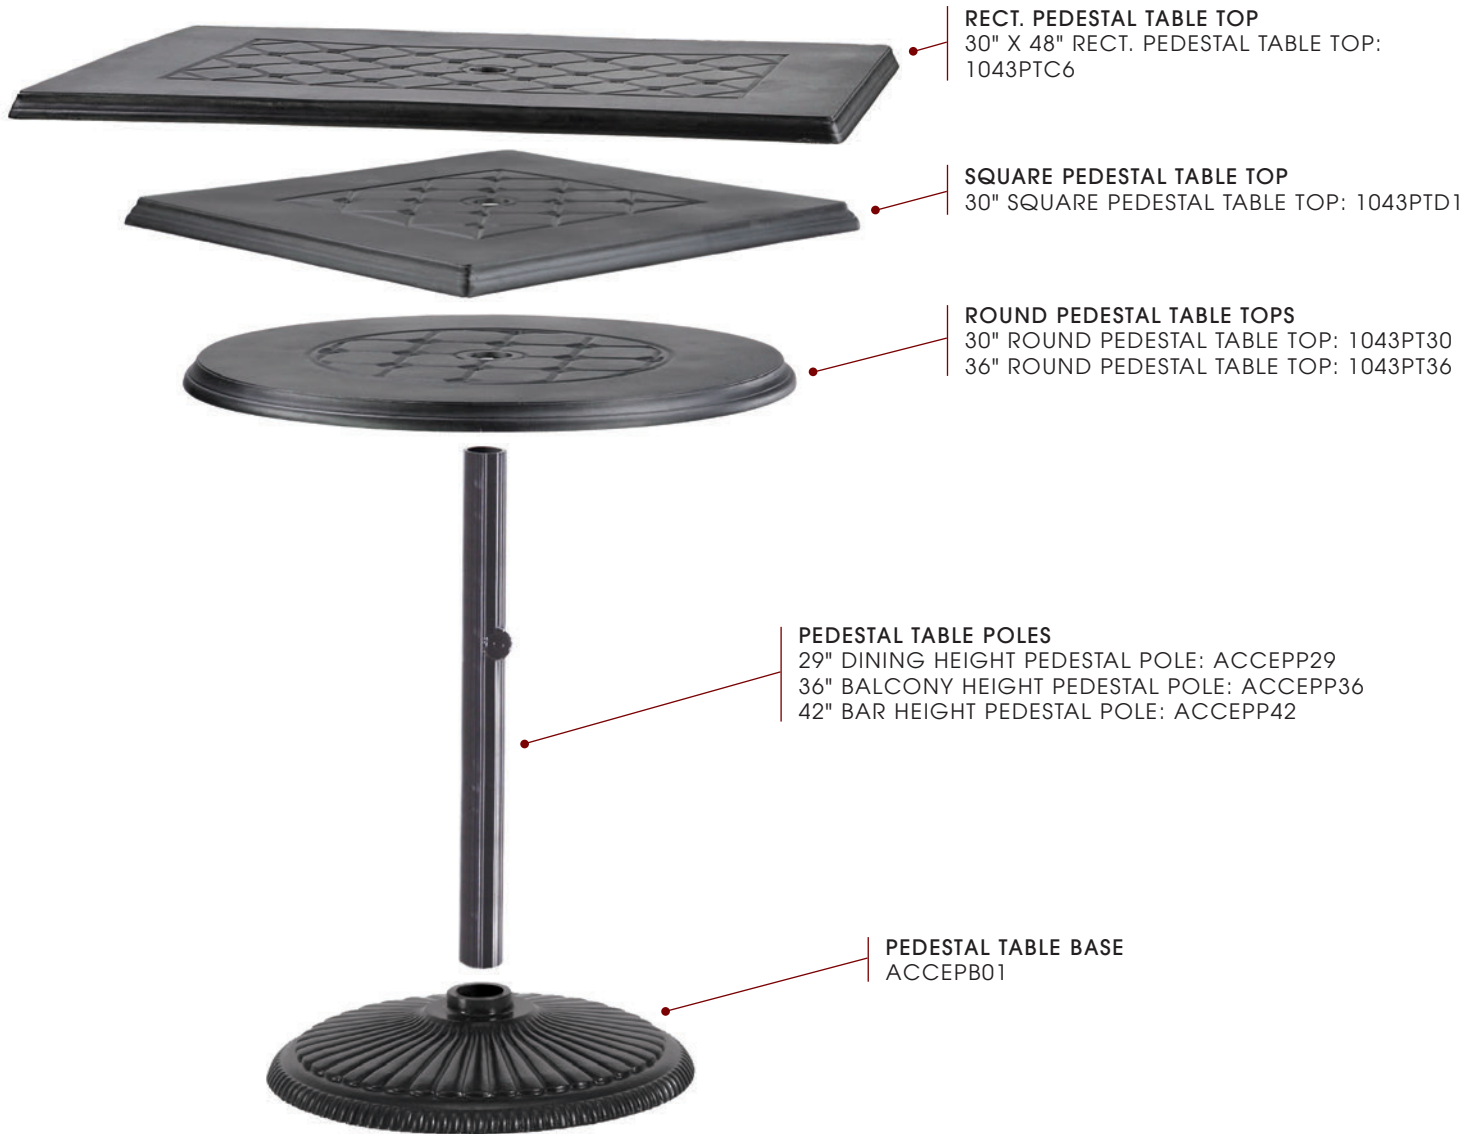

PEDESTAL – MADRID II

RECT. PEDESTAL TABLE TOP
30" X 48" RECT. PEDESTAL TABLE TOP: 1043PTC6

SQUARE PEDESTAL TABLE TOP
30" SQUARE PEDESTAL TABLE TOP: 1043PTD1

ROUND PEDESTAL TABLE TOPS
30" ROUND PEDESTAL TABLE TOP: 1043PT30
36" ROUND PEDESTAL TABLE TOP: 1043PT36

PEDESTAL TABLE POLES
29" DINING HEIGHT PEDESTAL POLE: ACCEPP29
36" BALCONY HEIGHT PEDESTAL POLE: ACCEPP36
42" BAR HEIGHT PEDESTAL POLE: ACCEPP42

PEDESTAL TABLE BASE
ACCEPB01

**TOPS, POLES & BASE
WAREHOUSED IN**

RUBY #71

MATERIAL: Cast aluminum
FURNITURE COMPLEMENTS: Lotus
PHOTOS: Finish: Black

See pages 97 and 98 for lifestyle photos

TOPS NOT WAREHOUSED

MATERIAL: Cast aluminum

FURNITURE COMPLEMENTS: Alexee, Bel Air, Bella Vista, Cabrisa, Edge & Wave, Florence, Grand Terrace, Jayne, Michigan, Phoenix, Terrace, Verona

PHOTOS: Finish: Black