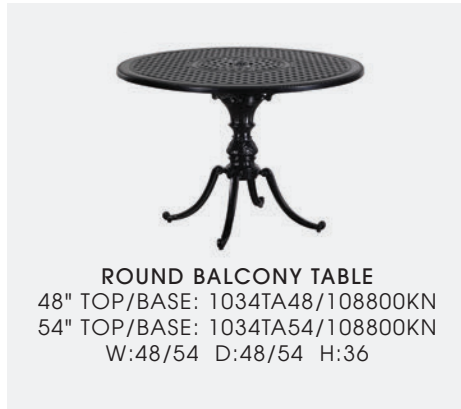

GRAND TERRACE TOP WITH REGAL BASE

MICHIGAN