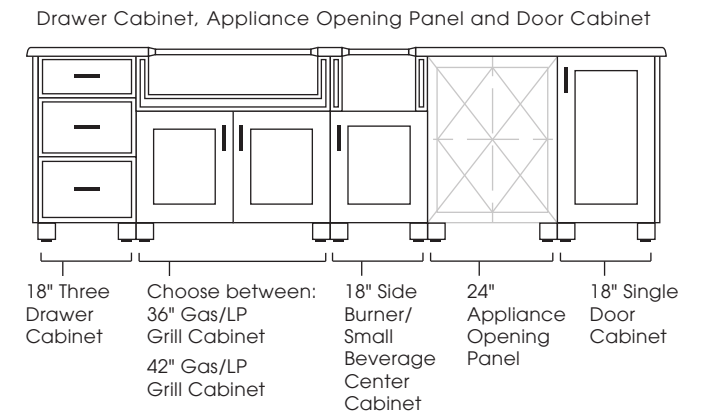

GRILL & SMALL BEVERAGE CENTER ISLAND

MODANŌ STYLE CONFIGURATIONS