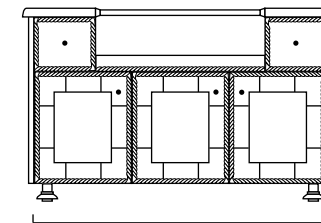

PARADISE STYLE CONFIGURATIONS

57"/67" Gas Grill Islands

Choose between:
54" one-piece cabinet with 3 under-grill storage areas
64" one-piece cabinet with 3 under-grill storage areas