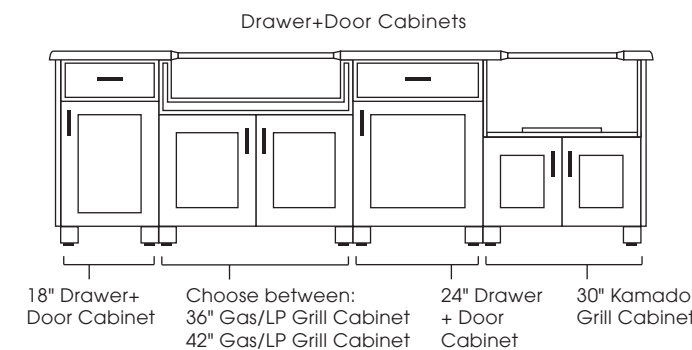

MODANŌ STYLE CONFIGURATIONS