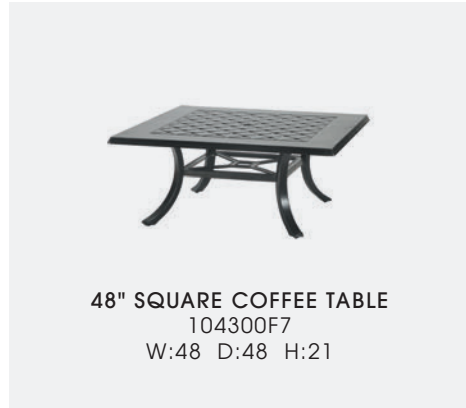

**PHOTOS:** Finish: Black

*Different finish can be used for base and top. See pages 86 and 87 for lifestyle photos.*

44" ROUND BAR TABLE  
10290L44  
W:44 D:44 H:40

23" LAZY SUSAN  
102900AS  
W:23 D:23 H:1