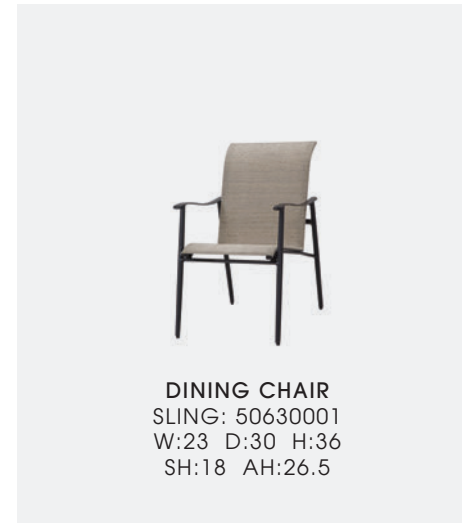

NOT WAREHOUSED

MATERIAL: Cast and extruded aluminum, sling

TABLE COMPLEMENTS: Channel, Fusion, Lattice, Meridian, Modanō, Strata with Round Legs, Talia

SLING PHOTOS: Finish: Black; Fabric: Castelee Dune