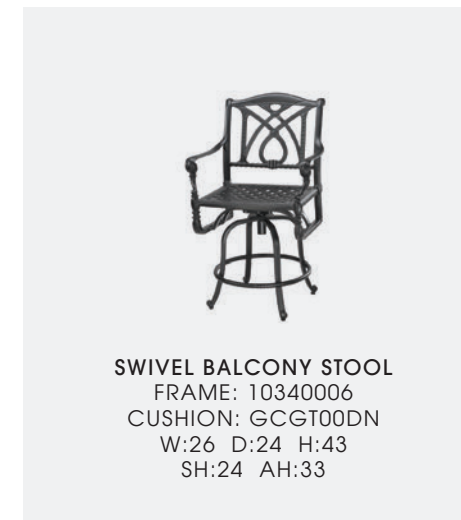

SWIVEL BALCONY STOOL
FRAME: 10340006
CUSHION: GCGT00DN
W:26 D:24 H:43
SH:24 AH:33