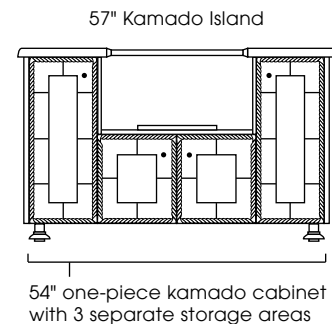

PARADISE STYLE CONFIGURATIONS