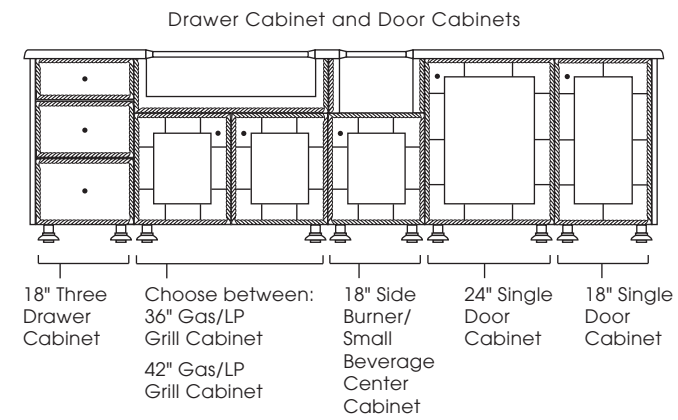

PARADISE STYLE CONFIGURATIONS