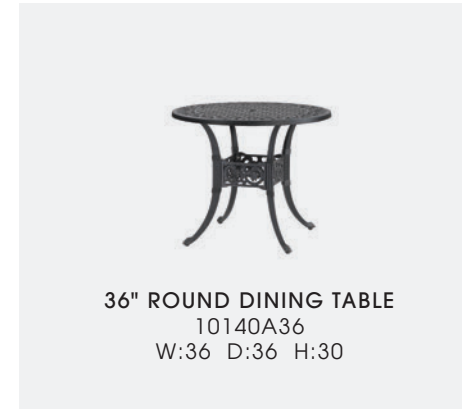

GRAND TERRACE TOP WITH REGAL BASE

MICHIGAN