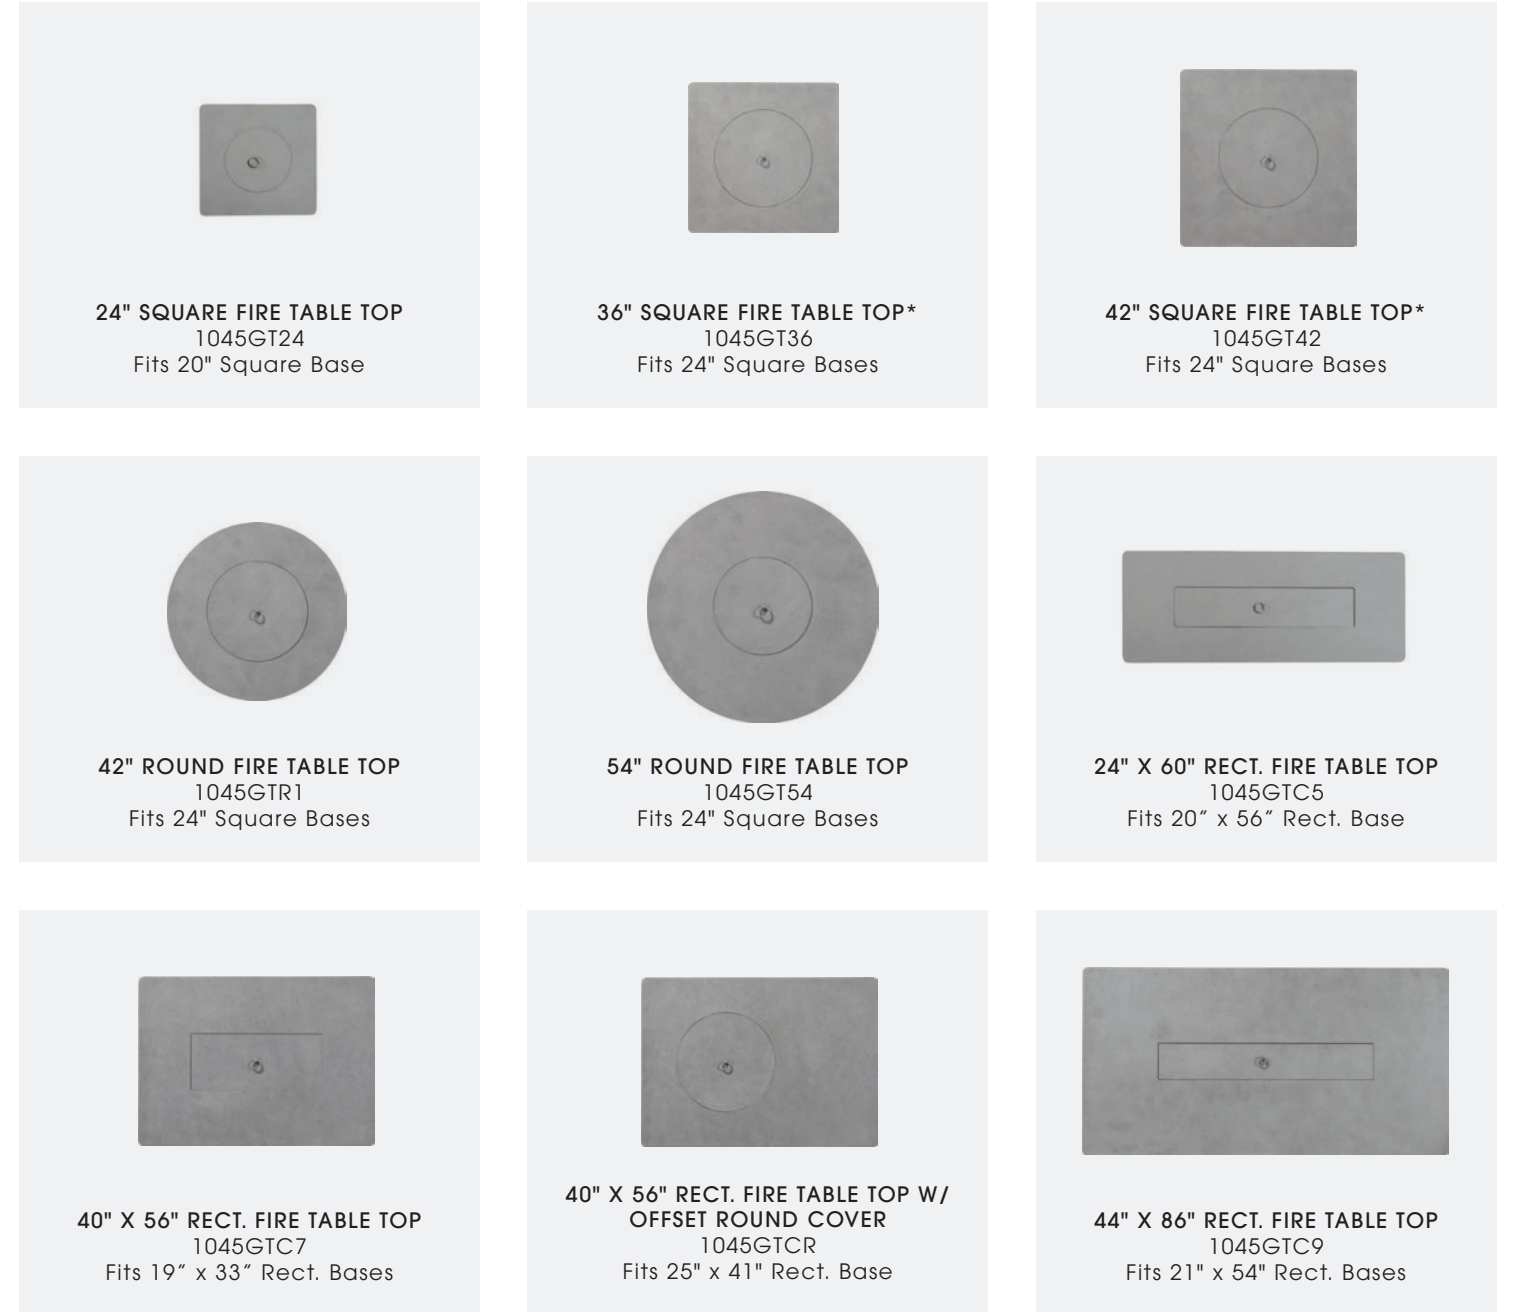

24" SQUARE FIRE TABLE TOP
1045GT24
Fits 20" Square Base

36" SQUARE FIRE TABLE TOP*
1045GT36
Fits 24" Square Bases

42" SQUARE FIRE TABLE TOP*
1045GT42
Fits 24" Square Bases

42" ROUND FIRE TABLE TOP
1045GTR1
Fits 24" Square Bases

54" ROUND FIRE TABLE TOP
1045GT54
Fits 24" Square Bases

24" X 60" RECT. FIRE TABLE TOP
1045GTC5
Fits 20" x 56" Rect. Base

40" X 56" RECT. FIRE TABLE TOP
1045GTC7
Fits 19" x 33" Rect. Bases

40" X 56" RECT. FIRE TABLE TOP W/
OFFSET ROUND COVER
1045GTCR
Fits 25" x 41" Rect. Base

44" X 86" RECT. FIRE TABLE TOP
1045GTC9
Fits 21" x 54" Rect. Bases

TOPS WAREHOUSED IN

PHOTOS: FIRE TABLE Modanō 25" x 41" Rect. Casual Height Base Finish: Carbon; 40" x 56" Rect. Fire Table Top w/ Offset Round Cover Finish: Quarry Embellished TOPS Finish: Quarry Embellished

*Not warehoused

TOP MATERIAL: Cast aluminum

FURNITURE COMPLEMENTS: Alexee, Amari, Aria, Bel Air, Bella Vista, Cabrisa, Columbia, Echelon, Edge & Wave, Florence, Grand Terrace, Jayne, Lotus, Michigan, Morro Bay, Phoenix, Plank, Terrace, Treviso, Ventura, Verona

FIRE TABLE BASE COMPLEMENTS: Modanō and Paradise

See pages 178 and 179 for fire table bases and pages 66, 72, 108, 109, 118, 120, 222 and 226 for lifestyle photos