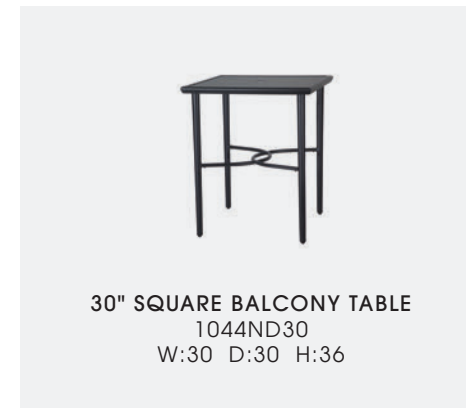

### NOT WAREHOUSED

**MATERIAL:** Extruded and die cast aluminum

**FURNITURE COMPLEMENTS:** Cabrisa, Echelon, Edge & Wave, Jayne, Plank, Treviso, Ventura

**PHOTOS:** Finish: Black

*Different finish can be used for base and top. See pages 79, 124 and 125 for lifestyle photos.*