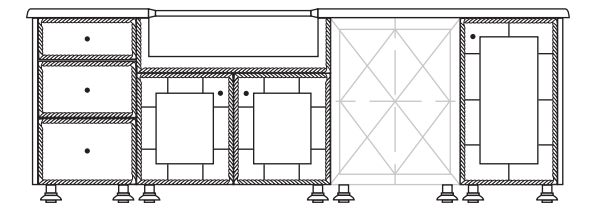

Drawer Cabinet, Appliance Opening Panel and Door Cabinet

18" Three Drawer Cabinet   Choose between:
30" Kamado Cabinet
36" Gas/LP Grill Cabinet
42" Gas/LP Grill Cabinet   24" Appliance Opening Panel   18" Single Door Cabinet