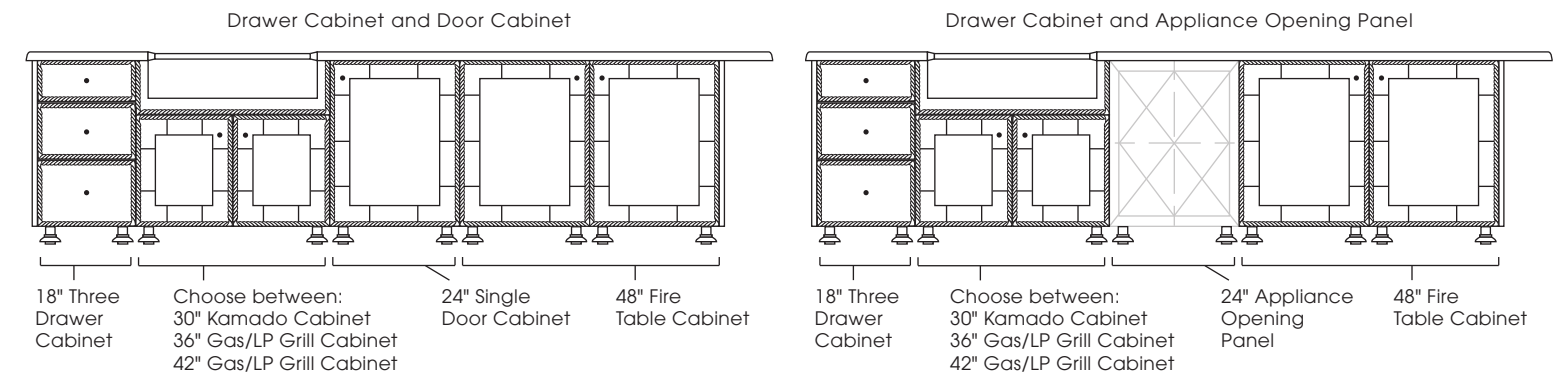

PARADISE STYLE CONFIGURATIONS