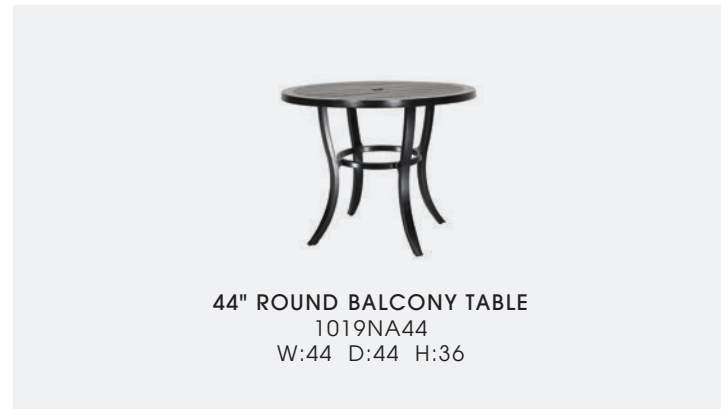

NOT WAREHOUSED

MATERIAL: Cast and extruded aluminum

FURNITURE COMPLEMENTS: Alexee, Amari, Bel Air, Bella Vista, Cabrisa, Echelon, Edge & Wave, Morro Bay, Phoenix, Terrace, Treviso, Ventura

PHOTOS: Finish: Black

*Different finish can be used for base and top.
See page 163 for pedestal tables and pages 75 and 76 for lifestyle photos.*