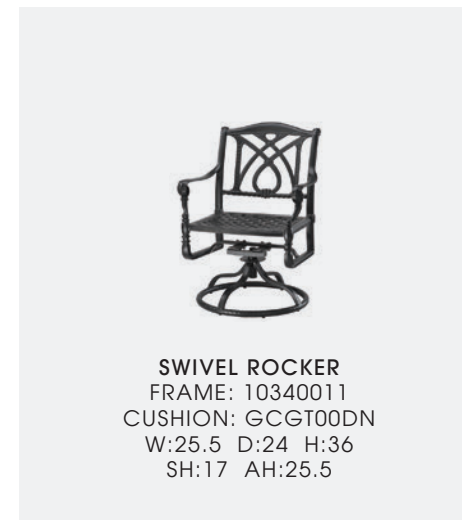

SWIVEL ROCKER
FRAME: 10340011
CUSHION: GCGT00DN
W:25.5 D:24 H:36
SH:17 AH:25.5