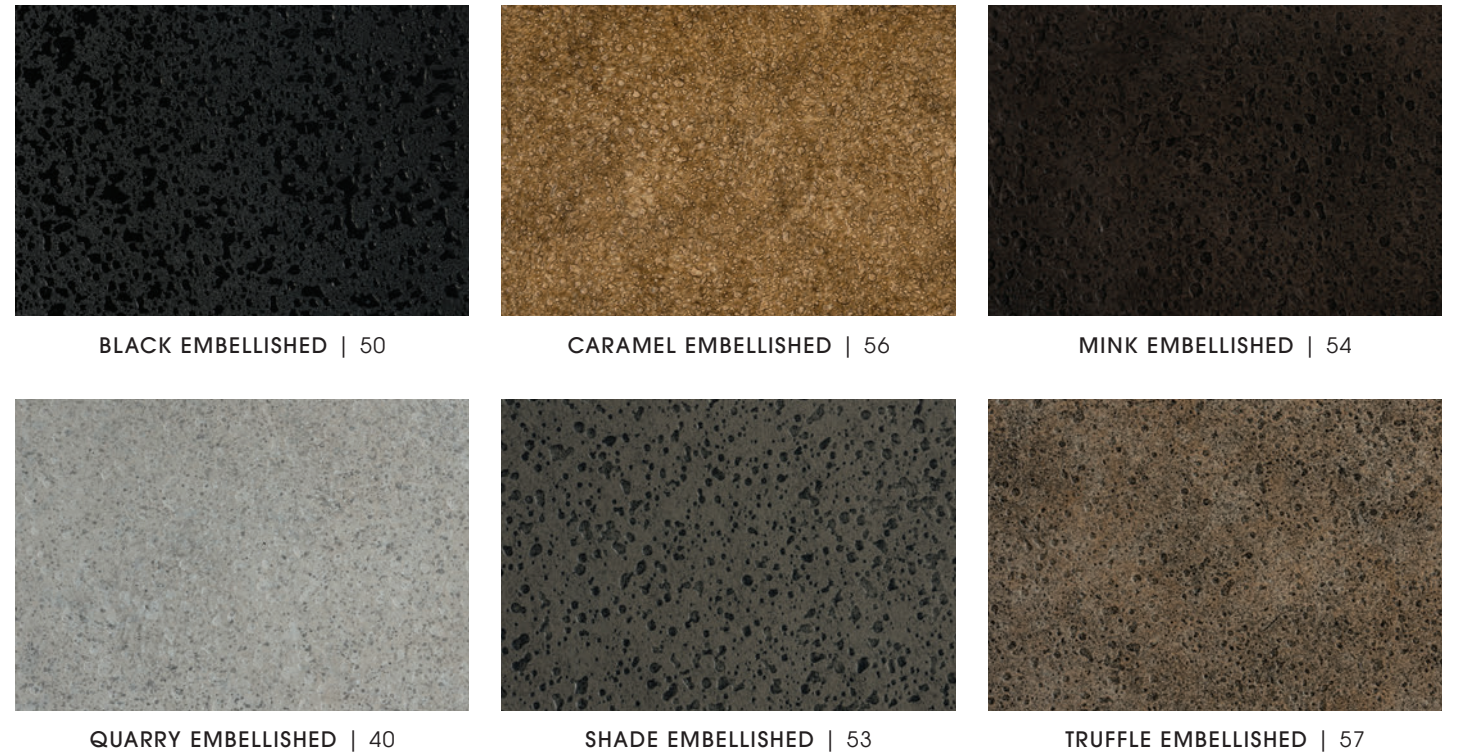

EMBELLISHED FINISHES

Gensun offers 6 scratch resistant embellished finishes that are available on Madrid II, Meridian and Paradise tops, countertops, Fusion and Talia table tops.