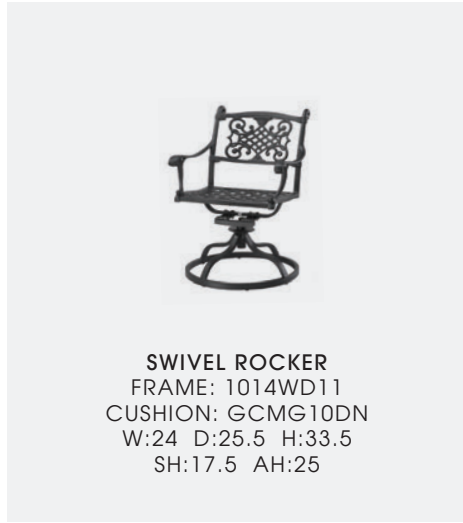

WAREHOUSED IN

MATERIAL: Cast and extruded aluminum

CUSHIONS: Optional if not shown

TABLE COMPLEMENTS: Coordinate, Grand Terrace, Lattice, Madrid II, Meridian, Michigan, Paradise, Regal, Talia, Verona

PHOTOS: WITHOUT CUSHIONS Finish: Black; WITH CUSHIONS Finish: Black; Fabric: Cast Silver

KD = Knock Down