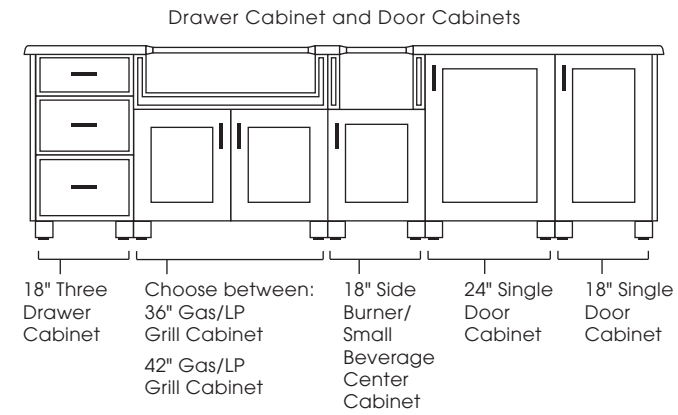

GRILL & SIDE BURNER ISLAND

MODANŌ STYLE CONFIGURATIONS