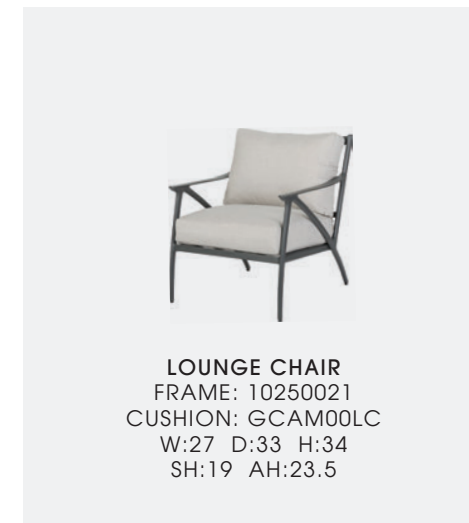

WAREHOUSED IN

CARBON #35

MATERIAL: Cast and extruded aluminum

CUSHIONS: Optional if not shown

TABLE COMPLEMENTS: Channel, Fusion, Lattice, Meridian, Modanō, Plank, Strata with Round Legs, Talia

PHOTOS: Finish: Carbon; Fabric: Cast Silver