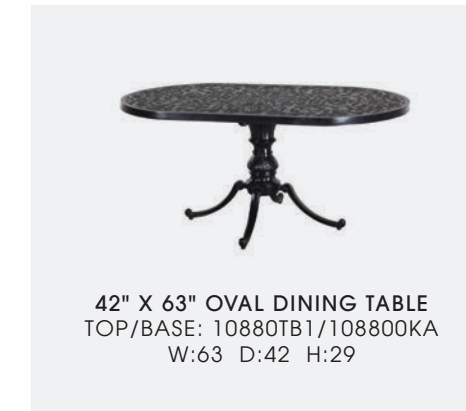

**MATERIAL:** Cast aluminum

**FURNITURE COMPLEMENTS:** Alexee, Columbia, Florence, Grand Terrace, Michigan, Terrace, Verona

**PHOTOS:** Finish: Black

*See pages 46 and 48 for lifestyle photos*

ROUND DINING TABLE  
48" TOP/BASE: 1088TA48/108800KA  
54" TOP/BASE: 1088TA54/108800KA  
W:48/54 D:48/54 H:29