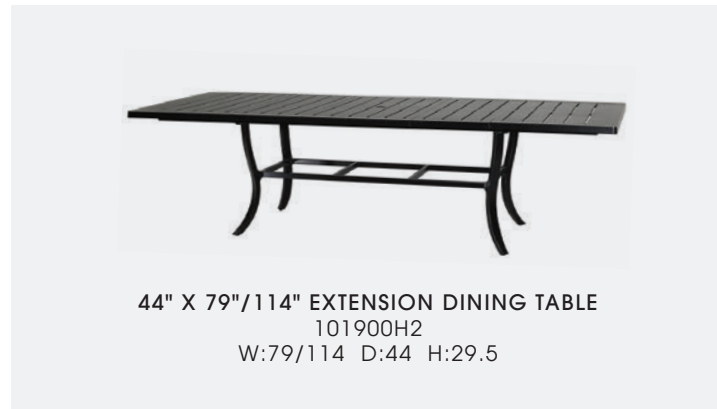

NOT WAREHOUSED

MATERIAL: Cast and extruded aluminum

FURNITURE COMPLEMENTS: Alexee, Amari, Bel Air, Bella Vista, Cabrisa, Echelon, Edge & Wave, Morro Bay, Phoenix, Terrace, Treviso, Ventura

PHOTOS: Finish: Black

*Different finish can be used for base and top.
See page 163 for pedestal tables and pages 75 and 76 for lifestyle photos.*