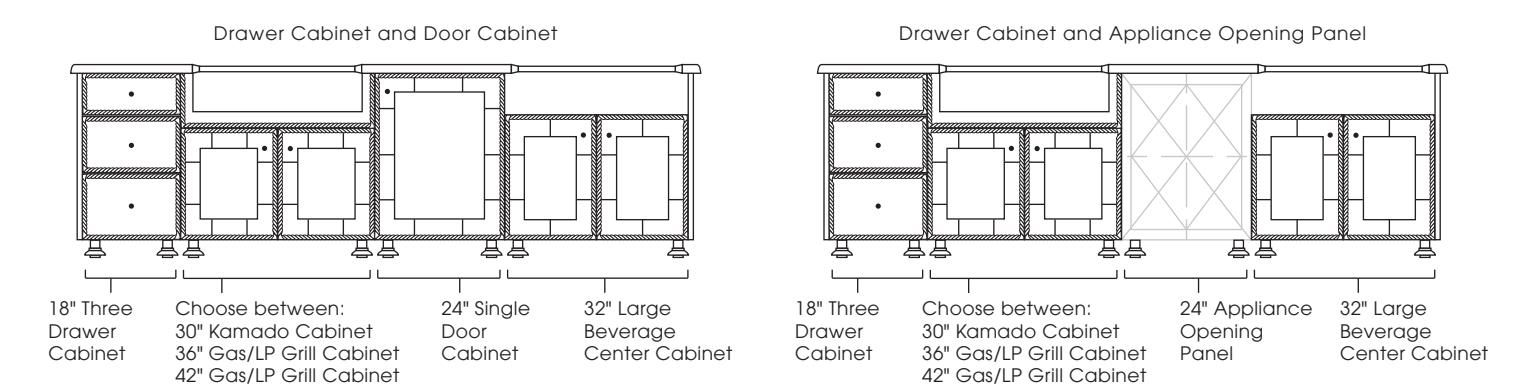

PARADISE STYLE CONFIGURATIONS