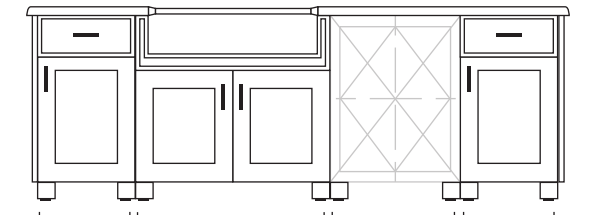

Drawer+Door Cabinets and Appliance Opening Panel

18" Drawer +Door Cabinet   Choose between:
30" Kamado Cabinet
36" Gas/LP Grill Cabinet
42" Gas/LP Grill Cabinet   24" Appliance Opening Panel   18" Drawer +Door Cabinet