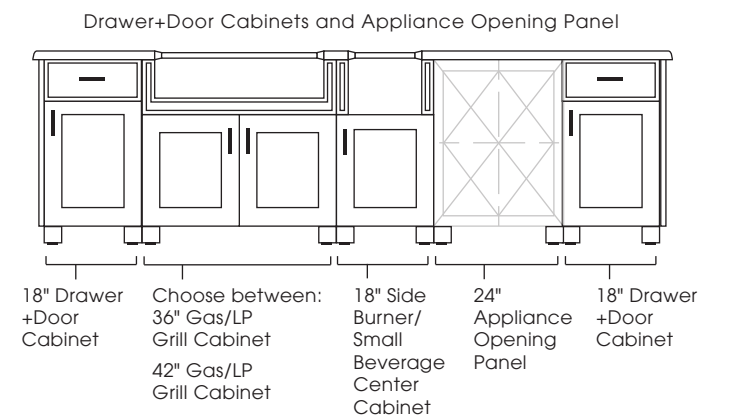

GRILL & SIDE BURNER ISLAND

MODANŌ STYLE CONFIGURATIONS