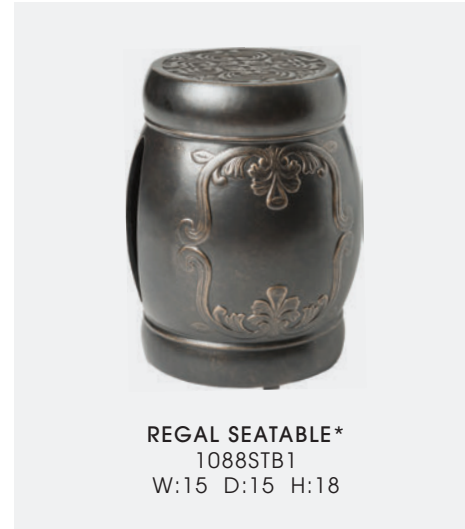

REGAL SEATABLE*
1088STB1
W:15 D:15 H:18

GRAND TERRACE SEATABLE WAREHOUSED IN

PHOTOS: CHANNEL SEATABLE Finish: Carbon
GRAND TERRACE SEATABLE Finish: Shade
REGAL SEATABLE Finish: Midnight Gold

*Channel and Regal Seatables are not warehoused