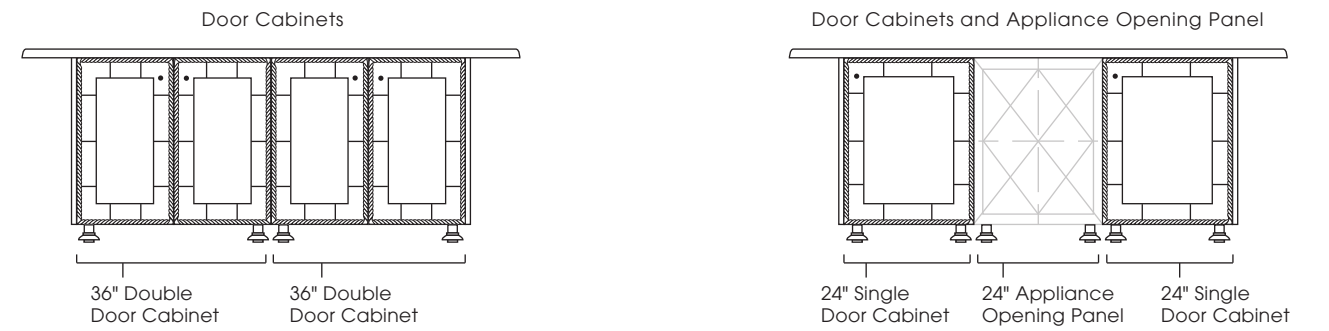

PARADISE STYLE CONFIGURATIONS