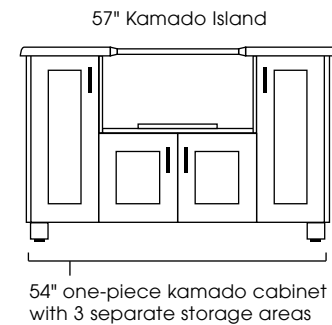

MODANŌ STYLE CONFIGURATIONS