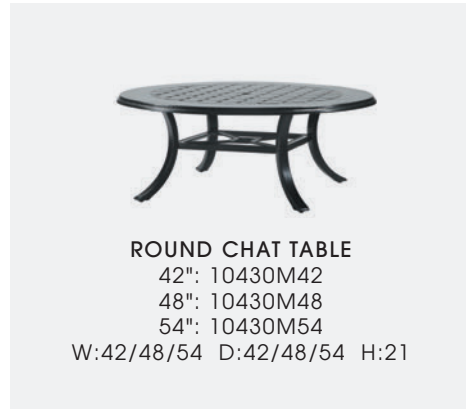

**PHOTOS:** Finish: Black

*Different finish can be used for base and top. See pages 86 and 87 for lifestyle photos.*

44" ROUND BAR TABLE  
10290L44  
W:44 D:44 H:40

23" LAZY SUSAN  
102900AS  
W:23 D:23 H:1