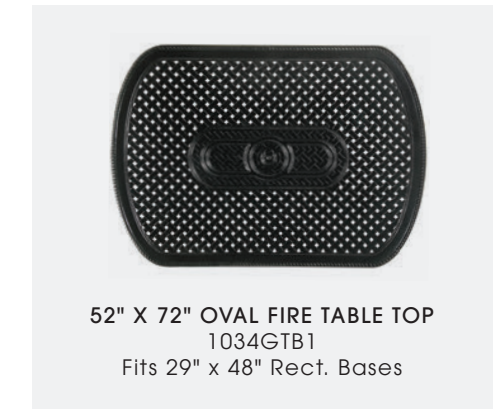

TOPS WAREHOUSED IN

PHOTOS: FIRE TABLE Paradise 21" x 54" Rect. Dining Height Base Finish: Onyx; 44" x 86" Rect. Fire Table Top Finish: Shade TOPS Finish: Black

*Not warehoused

TOP MATERIAL: Cast aluminum

FURNITURE COMPLEMENTS: Alexee, Bel Air, Bella Vista, Columbia, Florence, Grand Terrace, Michigan, Terrace, Verona

FIRE TABLE BASE COMPLEMENTS: Paradise

See pages 178 and 179 for fire table bases and pages 32, 33, 34, 61 and 62 for lifestyle photos