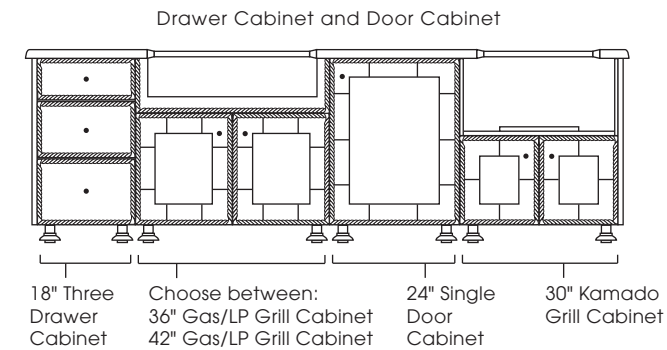

PARADISE STYLE CONFIGURATIONS