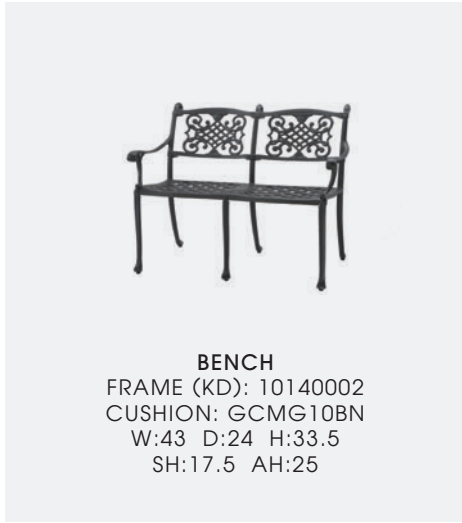

WAREHOUSED IN

MATERIAL: Cast and extruded aluminum

CUSHIONS: Optional if not shown

TABLE COMPLEMENTS: Coordinate, Grand Terrace, Lattice, Madrid II, Meridian, Michigan, Paradise, Regal, Talia, Verona

PHOTOS: WITHOUT CUSHIONS Finish: Black; WITH CUSHIONS Finish: Black; Fabric: Cast Silver

KD = Knock Down