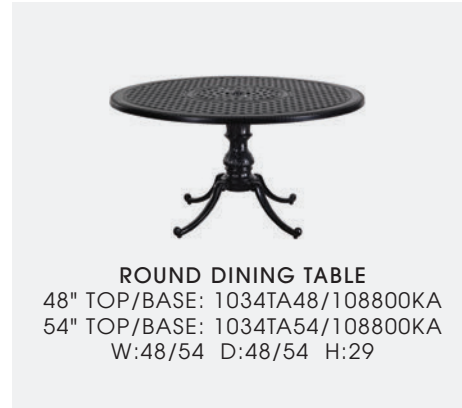

GRAND TERRACE TOP WITH REGAL BASE

MICHIGAN