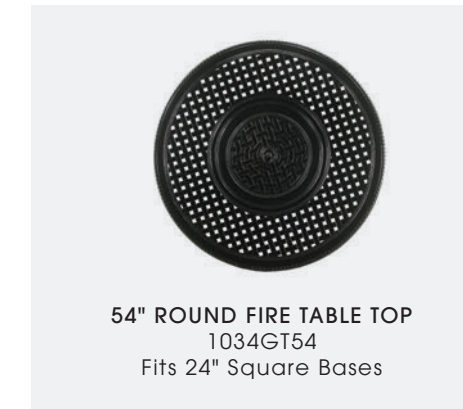

TOPS WAREHOUSED IN

PHOTOS: FIRE TABLE Paradise 21" x 54" Rect. Dining Height Base Finish: Onyx; 44" x 86" Rect. Fire Table Top Finish: Shade TOPS Finish: Black

*Not warehoused

TOP MATERIAL: Cast aluminum

FURNITURE COMPLEMENTS: Alexee, Bel Air, Bella Vista, Columbia, Florence, Grand Terrace, Michigan, Terrace, Verona

FIRE TABLE BASE COMPLEMENTS: Paradise

See pages 178 and 179 for fire table bases and pages 32, 33, 34, 61 and 62 for lifestyle photos