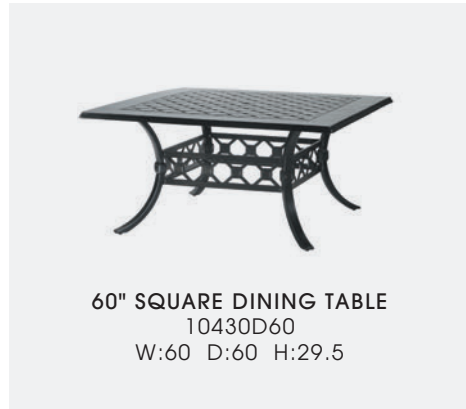

**PHOTOS:** Finish: Black

*Different finish can be used for base and top. See pages 86 and 87 for lifestyle photos.*

44" ROUND BAR TABLE  
10290L44  
W:44 D:44 H:40

23" LAZY SUSAN  
102900AS  
W:23 D:23 H:1