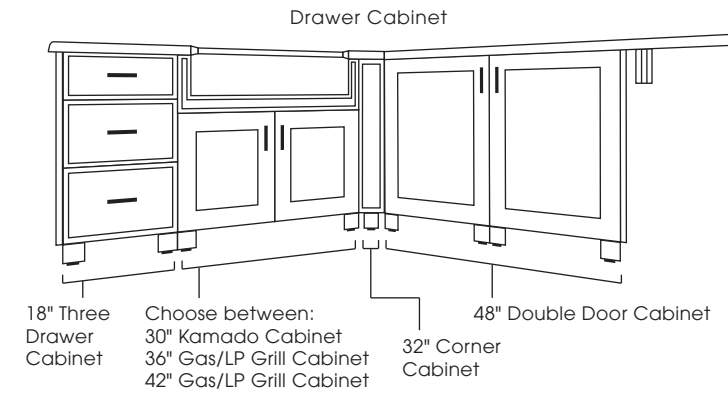

GRILL & SEATING CORNER ISLAND

MODANŌ STYLE CONFIGURATIONS