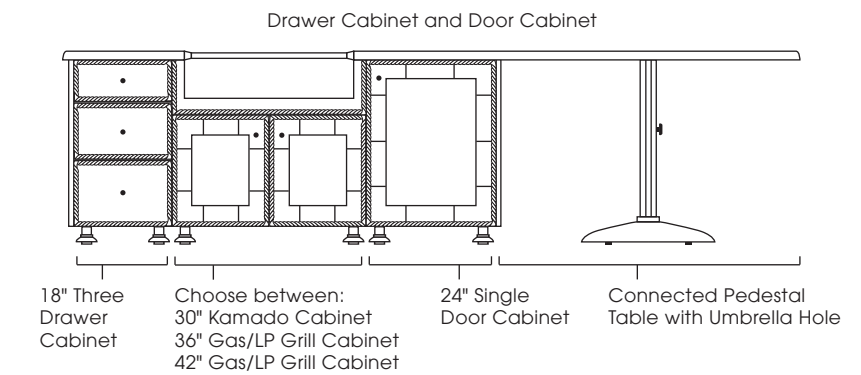

PARADISE STYLE CONFIGURATIONS