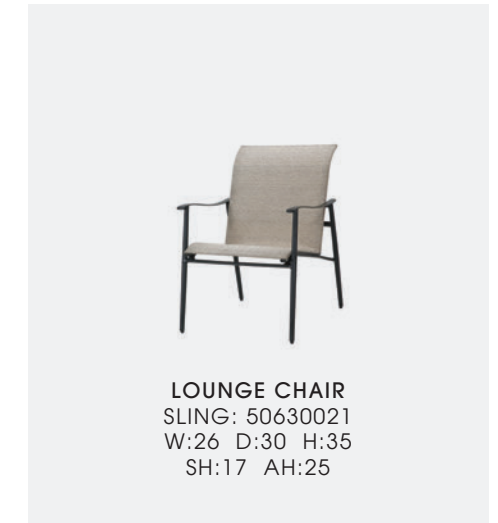

NOT WAREHOUSED

MATERIAL: Cast and extruded aluminum, sling

TABLE COMPLEMENTS: Channel, Fusion, Lattice, Meridian, Modanō, Strata with Round Legs, Talia

SLING PHOTOS: Finish: Black; Fabric: Castelee Dune