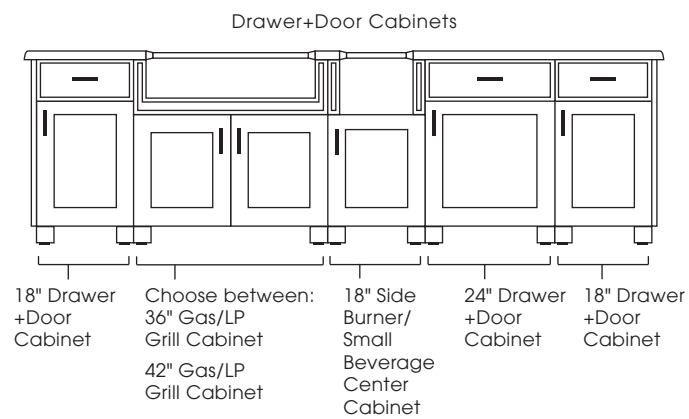

GRILL & SIDE BURNER ISLAND

MODANŌ STYLE CONFIGURATIONS