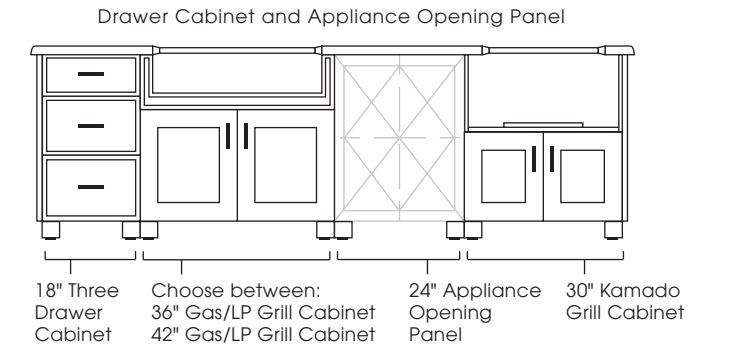

MODANŌ STYLE CONFIGURATIONS