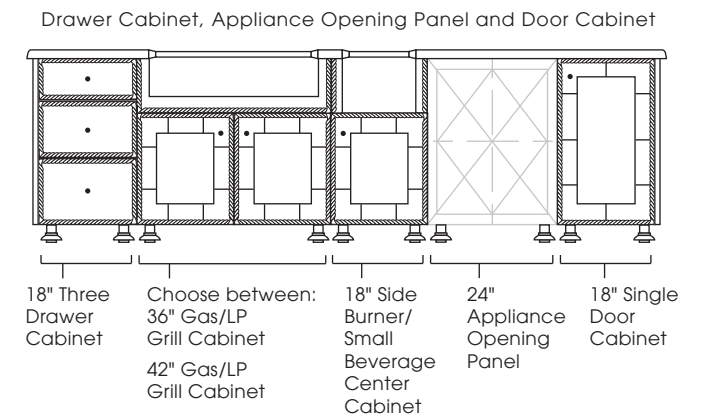

PARADISE STYLE CONFIGURATIONS