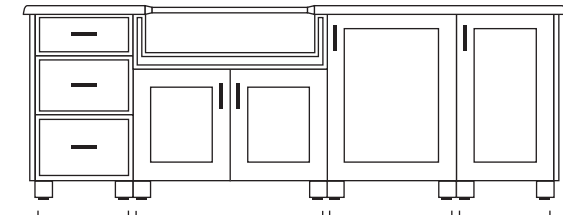

MODANŌ STYLE CONFIGURATIONS

Drawer Cabinet and Door Cabinets

18" Three Drawer Cabinet   Choose between:
30" Kamado Cabinet
36" Gas/LP Grill Cabinet
42" Gas/LP Grill Cabinet   24" Single Door Cabinet   18" Single Door Cabinet