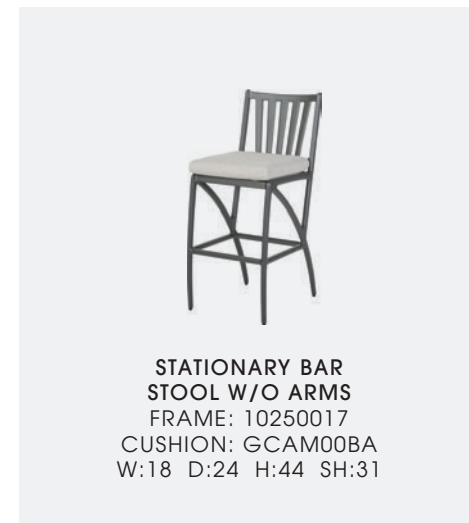

WAREHOUSED IN

CARBON #35

MATERIAL: Cast and extruded aluminum

CUSHIONS: Optional if not shown

TABLE COMPLEMENTS: Channel, Fusion, Lattice, Meridian, Modanō, Plank, Strata with Round Legs, Talia

PHOTOS: Finish: Carbon; Fabric: Cast Silver