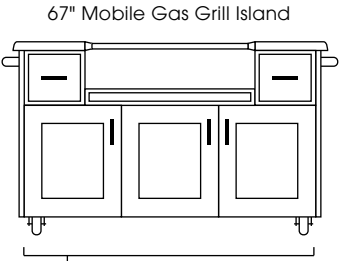

MOBILE GAS GRILL ISLAND

MODANŌ STYLE CONFIGURATIONS

67" Mobile Gas Grill Island
64" one-piece cabinet with 3 under-grill storage areas and locking heavy duty caster wheels