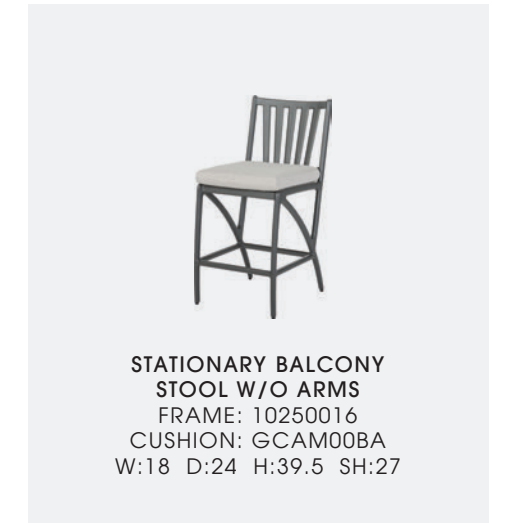

WAREHOUSED IN

CARBON #35

MATERIAL: Cast and extruded aluminum

CUSHIONS: Optional if not shown

TABLE COMPLEMENTS: Channel, Fusion, Lattice, Meridian, Modanō, Plank, Strata with Round Legs, Talia

PHOTOS: Finish: Carbon; Fabric: Cast Silver