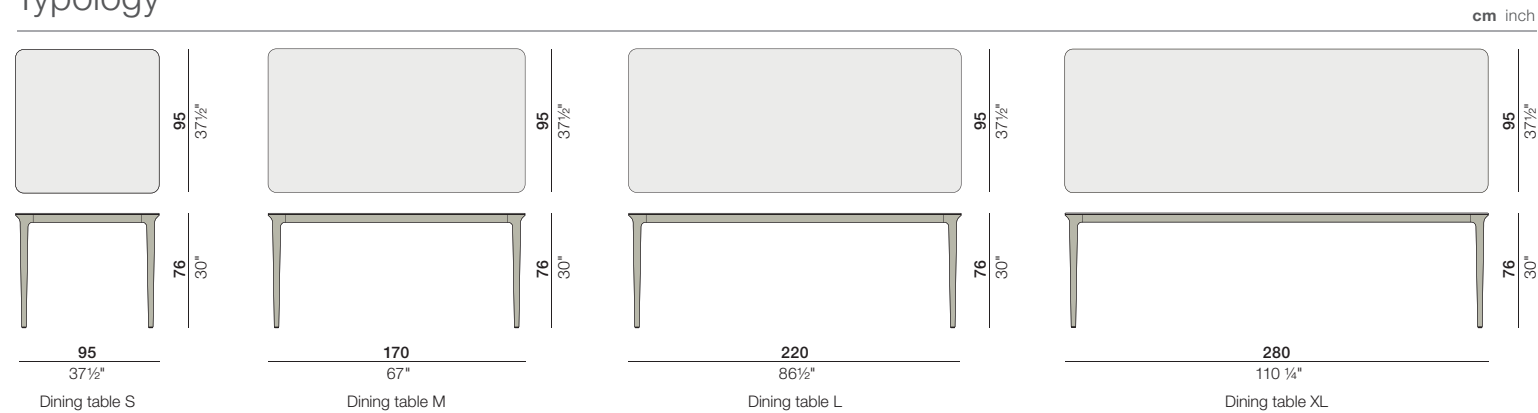

BELLMONDE

Design by HENRIK PEDERSEN

Typology

Materials

Base

Tabletops

EN MATERIAL

The BELLMONDE table is available with a HPL tabletop or a mineral composite tabletop. HPL is a material that is characterized by high impact resistance and extreme resistance to mechanical stress, moisture and steam. To clean a HPL tabletop use a soft cloth, warm water and a gentle cleanser if needed. The mineral composite table tops are waterproof and highly resistant to frost, UV-rays and abrasion. Clean with a soft cloth and warm water. The base is made of powder coated aluminum. Clean the powder coating with a soft cloth and warm water.

DE MATERIAL

Der BELLMONDE Tisch ist verfügbar mit einer HPL Tischplatte oder einer Tischplatte aus Mineralkompositwerkstoff. HPL ist ein Material, das sich durch hohe Stoßfestigkeit und extreme Widerstandskraft gegen mechanische Einwirkungen, Feuchtigkeit und Dampf auszeichnet. Zur Reinigung eignen sich ein weiches Tuch, warmes Wasser und bei Bedarf ein sanftes Reinigungsmittel. Die Tischplatten aus Mineralkompositwerkstoff sind wasserfest und hochgradig frost-, UV-, und abriebresistent. Einfach mit einem weichen Tuch und warmem Wasser zu reinigen. Das Gestell ist aus pulverbeschichtetem Aluminium gefertigt. Auch dieses kann mit einem weichen Tuch und warmem Wasser gereinigt werden.

RRP/UVP

DINING TABLE S Esstisch S

HPL
95 x 95 cm
37½" x 37½"
26,6 kg
59 lbs

108760317

Mineral Composite
95 x 95 cm
37½" x 37½"
44,4 kg
98 lbs

108760203

5610806000

RRP/UVP

DINING TABLE M Esstisch M

HPL
95 x 170 cm
37½" x 67"
41,5 kg
92 lbs

108765317

Mineral Composite
95 x 170 cm
37½" x 67"
70,6 kg
156 lbs

108765203

DINING TABLE L Esstisch L

HPL
95 x 220 cm
37½" x 86½"
51,3 kg
114 lbs

108770317

Mineral Composite
95 x 220 cm
37½" x 86½"
88,9 kg
196 lbs

108770203

DINING TABLE XL Esstisch XL

HPL
95 x 280 cm
37½" x 110¼"
62,7 kg
139 lbs