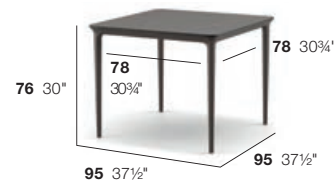

Tabletops

EN MATERIAL

The BELLMONDE table is available with a HPL tabletop or a mineral composite tabletop. HPL is a material that is characterized by high impact resistance and extreme resistance to mechanical stress, moisture and steam. To clean a HPL tabletop use a soft cloth, warm water and a gentle cleanser if needed. The mineral composite table tops are waterproof and highly resistant to frost, UV-rays and abrasion. Clean with a soft cloth and warm water. The base is made of powder coated aluminum. Clean the powder coating with a soft cloth and warm water.

RRP/UVP

DINING TABLE S Esstisch S

HPL
95 x 95 cm
37½" x 37½"
26,6 kg
59 lbs

108760317

Mineral Composite
95 x 95 cm
37½" x 37½"
44,4 kg
98 lbs

108760203

5610806000

RRP/UVP

DINING TABLE M Esstisch M

HPL
95 x 170 cm
37½" x 67"
41,5 kg
92 lbs

108765317

Mineral Composite
95 x 170 cm
37½" x 67"
70,6 kg
156 lbs

108765203

DINING TABLE L Esstisch L

HPL
95 x 220 cm
37½" x 86½"
51,3 kg
114 lbs