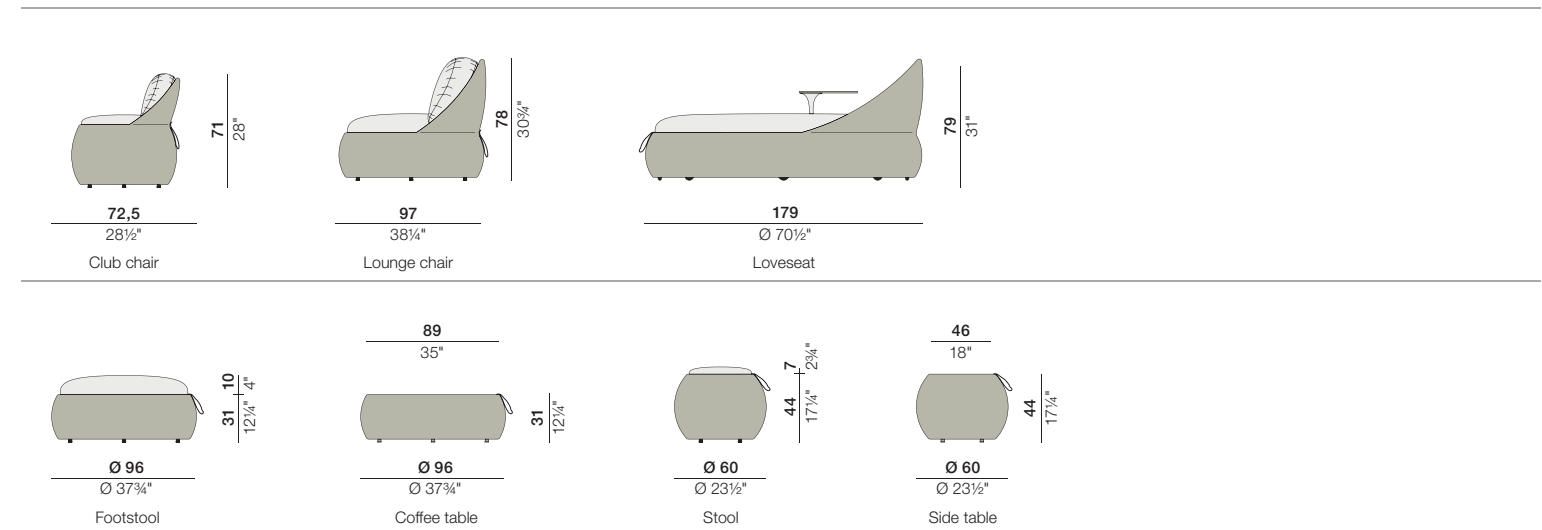

DALA

Design by STEPHEN BURKS

Typology