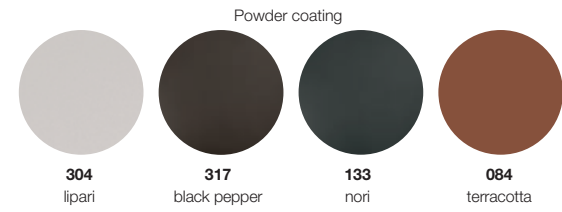

IZON

Design by ARIK LEVY

Typology

cm inch

Materials

Frames

Tabletops

RRP/UVF

SIDE TABLE Beistelltisch

39 x 39 cm
7,3 kg
15 1/4" x 15 1/4"
16 lbs

5,6 kg
13 lbs

5690011000

RRP/UVF

SIDE TABLE Beistelltisch

Ø 54,5 cm
8,5 kg
Ø 21 1/2"
19 lbs

nori/glass nori
929020133

terracotta/glass terracotta
926020084

6,3 kg
14 lbs

lipari/HPL lipari 2.0
913020306

black pepper/HPL black pepper
917020317

56900021000

COFFEE TABLE Kaffeetisch

Ø 111 cm
29 kg
Ø 43 3/4"
64 lbs

lipari/talc
933050343

black pepper/lava
937050344

16,4 kg
37 lbs

lipari/HPL lipari 2.0
913050306

black pepper/HPL black pepper
917050317

56900051000

COFFEE TABLE Kaffeetisch

80 x 80 cm
21,9 kg
31 1/2" x 31 1/2"
48 lbs

lipari/talc
933030343

black pepper/lava
937030344

12,6 kg
28 lbs

lipari/HPL lipari 2.0
913030306

black pepper/HPL black pepper
917030317

56900031000