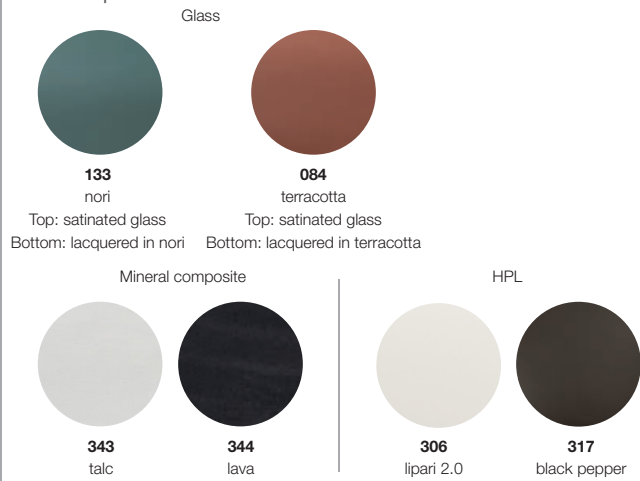

IZON

Design by ARIK LEVY

Coffee table, Ø 111 cm, black pepper/lava | Coffee table, 50 x 130 cm, black pepper/lava

IZON

Design by ARIK LEVY

Typology

cm inch

Materials

Frames

Tabletops

RRP/UVF

SIDE TABLE Beistelltisch

39 x 39 cm
7,3 kg
15 1/4" x 15 1/4"
16 lbs

5,6 kg
13 lbs

5690011000

RRP/UVF

black pepper/HPL black pepper
917070317

56900071000

EN MATERIAL

The powder coated aluminium frames are available in four colours and three different heights and proportions.
The tabletops consist of glass, HPL or mineral composite. To clean the surface, use a soft cloth, warm water and a gentle cleanser if needed.