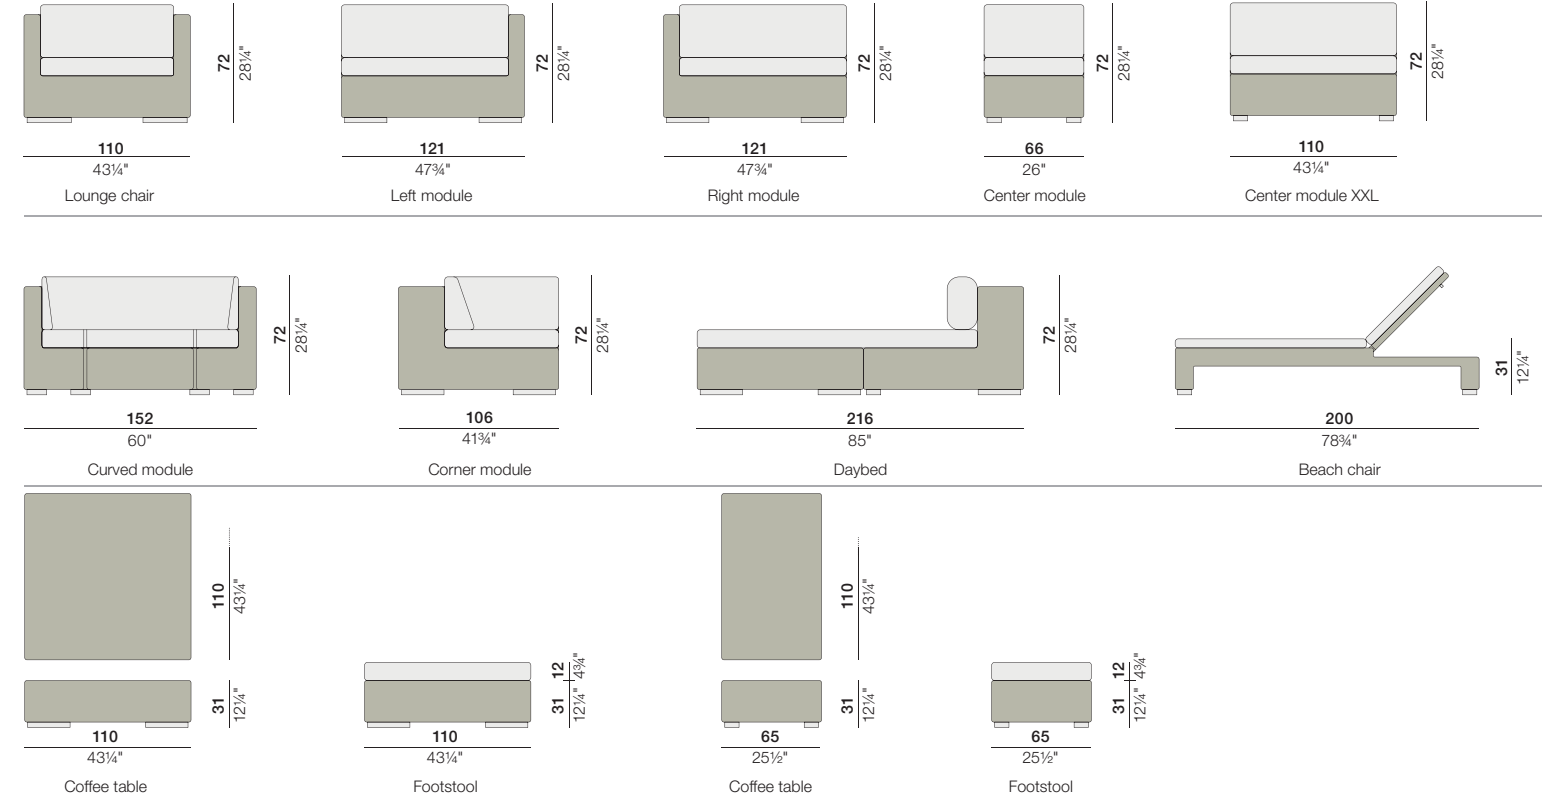

LOUNGE

Design by FRANK LIGTHART

Typology