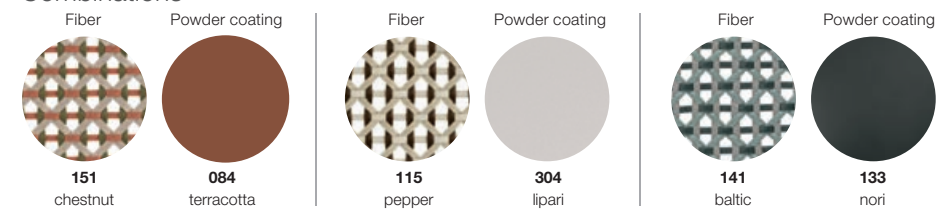

MBARQ

Design by SEBASTIAN HERKNER

3-seater, high backrest, chestnut | Cushion: TWIST terracotta | Additional back cushions: NATURA marsala | MBRACE side tables

MBARQ

Design by SEBASTIAN HERKNER

Typology

Materials

Combinations

Fabric Information (see page 224)

Cushions for this collection are available in all fabrics Cat. A, B, C.
Kissen für diese Kollektion sind in allen Stoffen der Kat. A, B, C verfügbar.

RRP/UVF