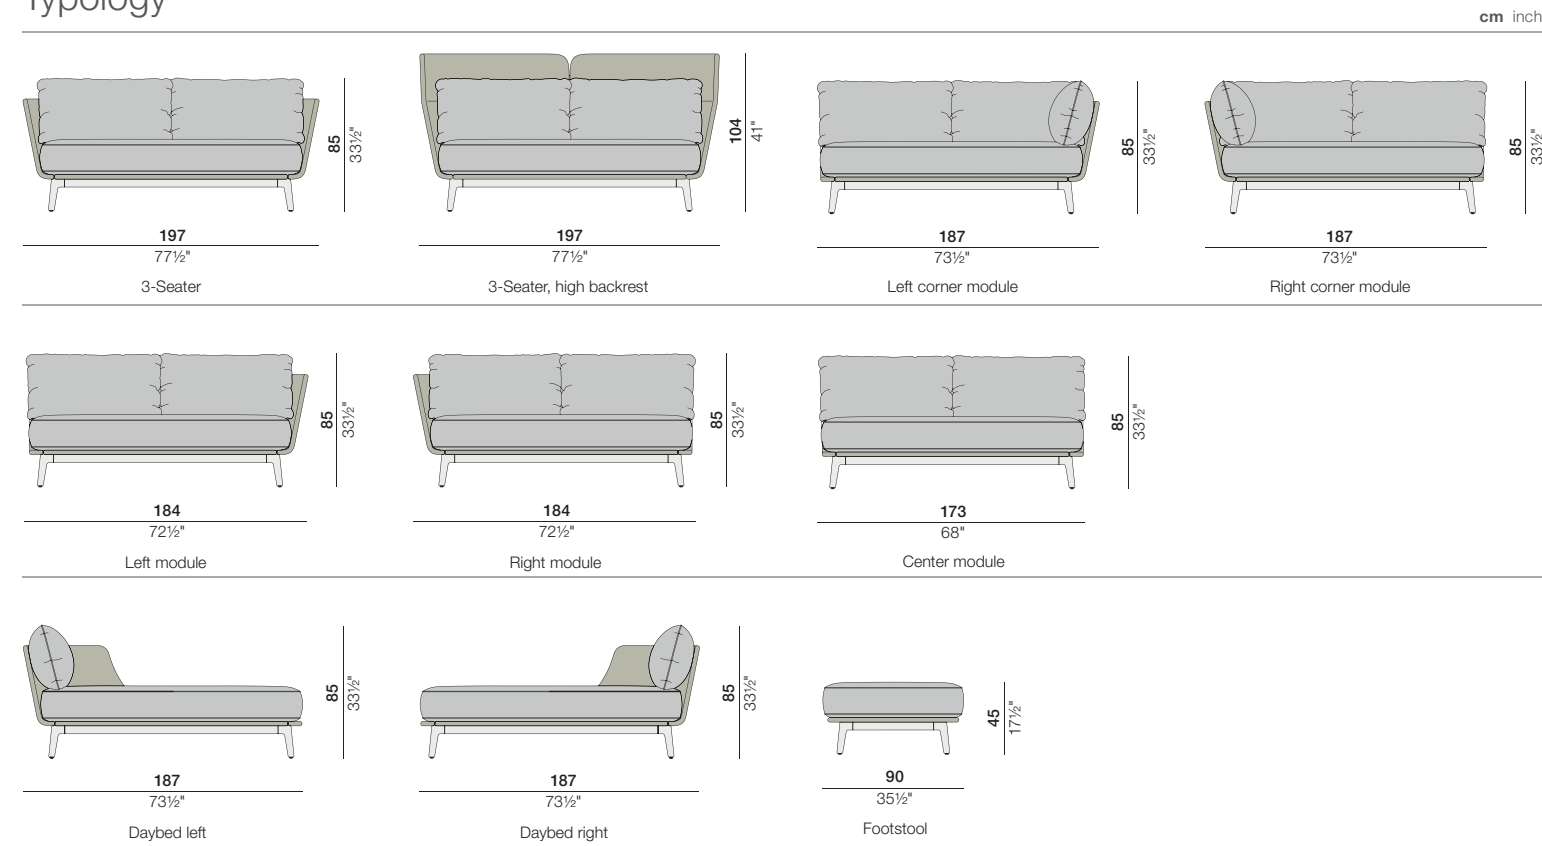

MBARQ

Design by SEBASTIAN HERKNER

3-seater, high backrest, chestnut | Cushion: TWIST terracotta | Additional back cushions: NATURA marsala | MBRACE side tables

MBARQ

Design by SEBASTIAN HERKNER

Typology

Materials