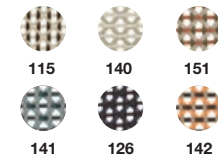

HEADREST CUSHION
Nackenkissen
COM 0,40 M

SEAT CUSHION
Sitzkissen
COM 1,83 M

085304

LOUNGE CHAIR
Sessel

12,4 kg
28 lbs