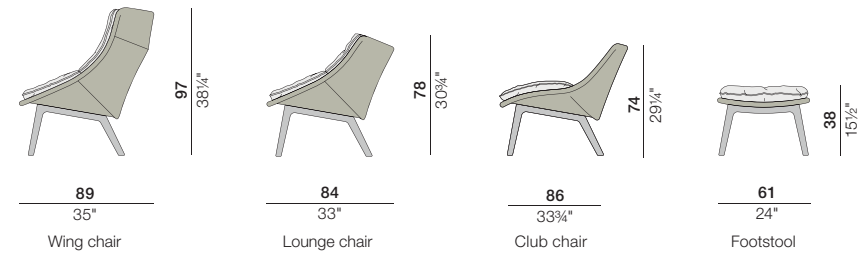

MBRACE ALU

Design by SEBASTIAN HERKNER

Club chair, pepper | Wing chair, pepper | Seat cushion: NATURA taupe | IZON side table Ø 54,5 cm, lipari

MBRACE ALU

Design by SEBASTIAN HERKNER

Typology

Materials

Alu-base combinations