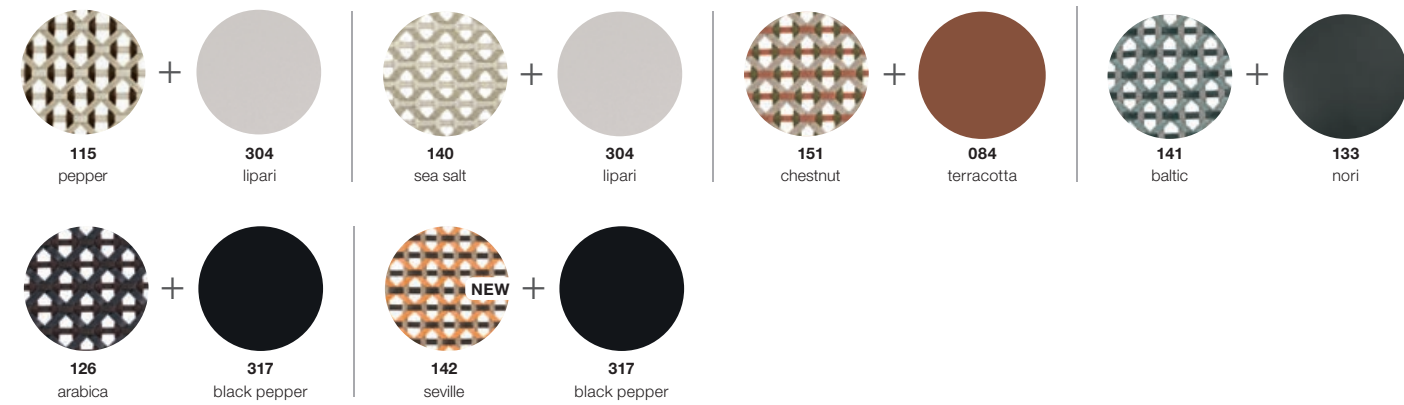

MBRACE ALU

Design by SEBASTIAN HERKNER

Club chair, pepper | Wing chair, pepper | Seat cushion: NATURA taupe | IZON side table Ø 54,5 cm, lipari

MBRACE ALU

Design by SEBASTIAN HERKNER

Typology

Materials

Alu-base combinations