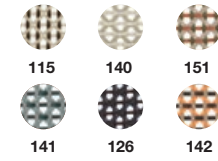

MBRACE ALU

Design by SEBASTIAN HERKNER

Typology

Materials

Alu-base combinations

Fabric Information (see page 224)

Items of this collection are available in all fabrics Cat. A, B & Cat. C (only Kvadrat® Atrium).
Artikel dieser Kollektion sind in den Stoffen der Kat. A, B & Kat. C (nur Kvadrat® Atrium) verfügbar.

RRP/UVF

WING CHAIR
Hochlehner

13,5 kg
30 lbs

HEADREST CUSHION
Nackenkissen
COM 0,40 M

SEAT CUSHION
Sitzkissen
COM 1,83 M

085304

LOUNGE CHAIR
Sessel

12,4 kg
28 lbs

SEAT CUSHION
Sitzkissen
COM 1,83 M

085306

CLUB CHAIR
Club chair

11,3 kg
25 lbs

SEAT CUSHION
Sitzkissen
COM 1,57 M

085310

FOOTSTOOL
Hocker

8,8 kg
20 lbs

SEAT CUSHION
Sitzkissen
COM 0,75 M

085332

CUSHION OPTION
Kissen Optionen

CUSHION
Polsterauflage
COM 2,45 M

CUSHION
Polsterauflage
COM 3,85 M

RECOMMENDED NUMBER OF DECO CUSHIONS FOR LOUNGE, WING AND CLUB CHAIR WITH SEAT CUSHION.
Empfohlene Dekokissenmenge für Sessel, Hochlehner und Club chair mit Sitzkissen.

1x 95050085

1x 95050089

EN MATERIAL

The seats of the MBRACE ALU collection consist of DEDON fiber woven over a powder coated aluminum frame. To clean the surface, use a soft cloth or brush, warm water and a gentle cleanser if needed. The bases are made of a powder coated, die cast, single-piece aluminum base. Clean with a soft cloth and warm water.

DE MATERIAL

Die Sitzflächen der MBRACE ALU Kollektion sind aus DEDON Faser gefertigt, die auf einen Aluminiumrahmen geflochten ist. Um die Oberfläche zu reinigen, benutzen Sie ein weiches Tuch oder eine weiche Bürste, warmes Wasser und, falls nötig, ein sanftes Reinigungsmittel. Die Untergestelle bestehen aus pulverbeschichtetem, in einem Stück druckgegossenem Aluminium. Einfach mit einem weichen Tuch und warmem Wasser reinigen.