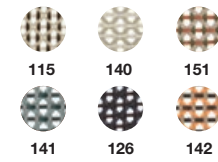

SEAT CUSHION
Sitzkissen
COM 1,83 M

085306

CLUB CHAIR
Club chair

11,3 kg
25 lbs