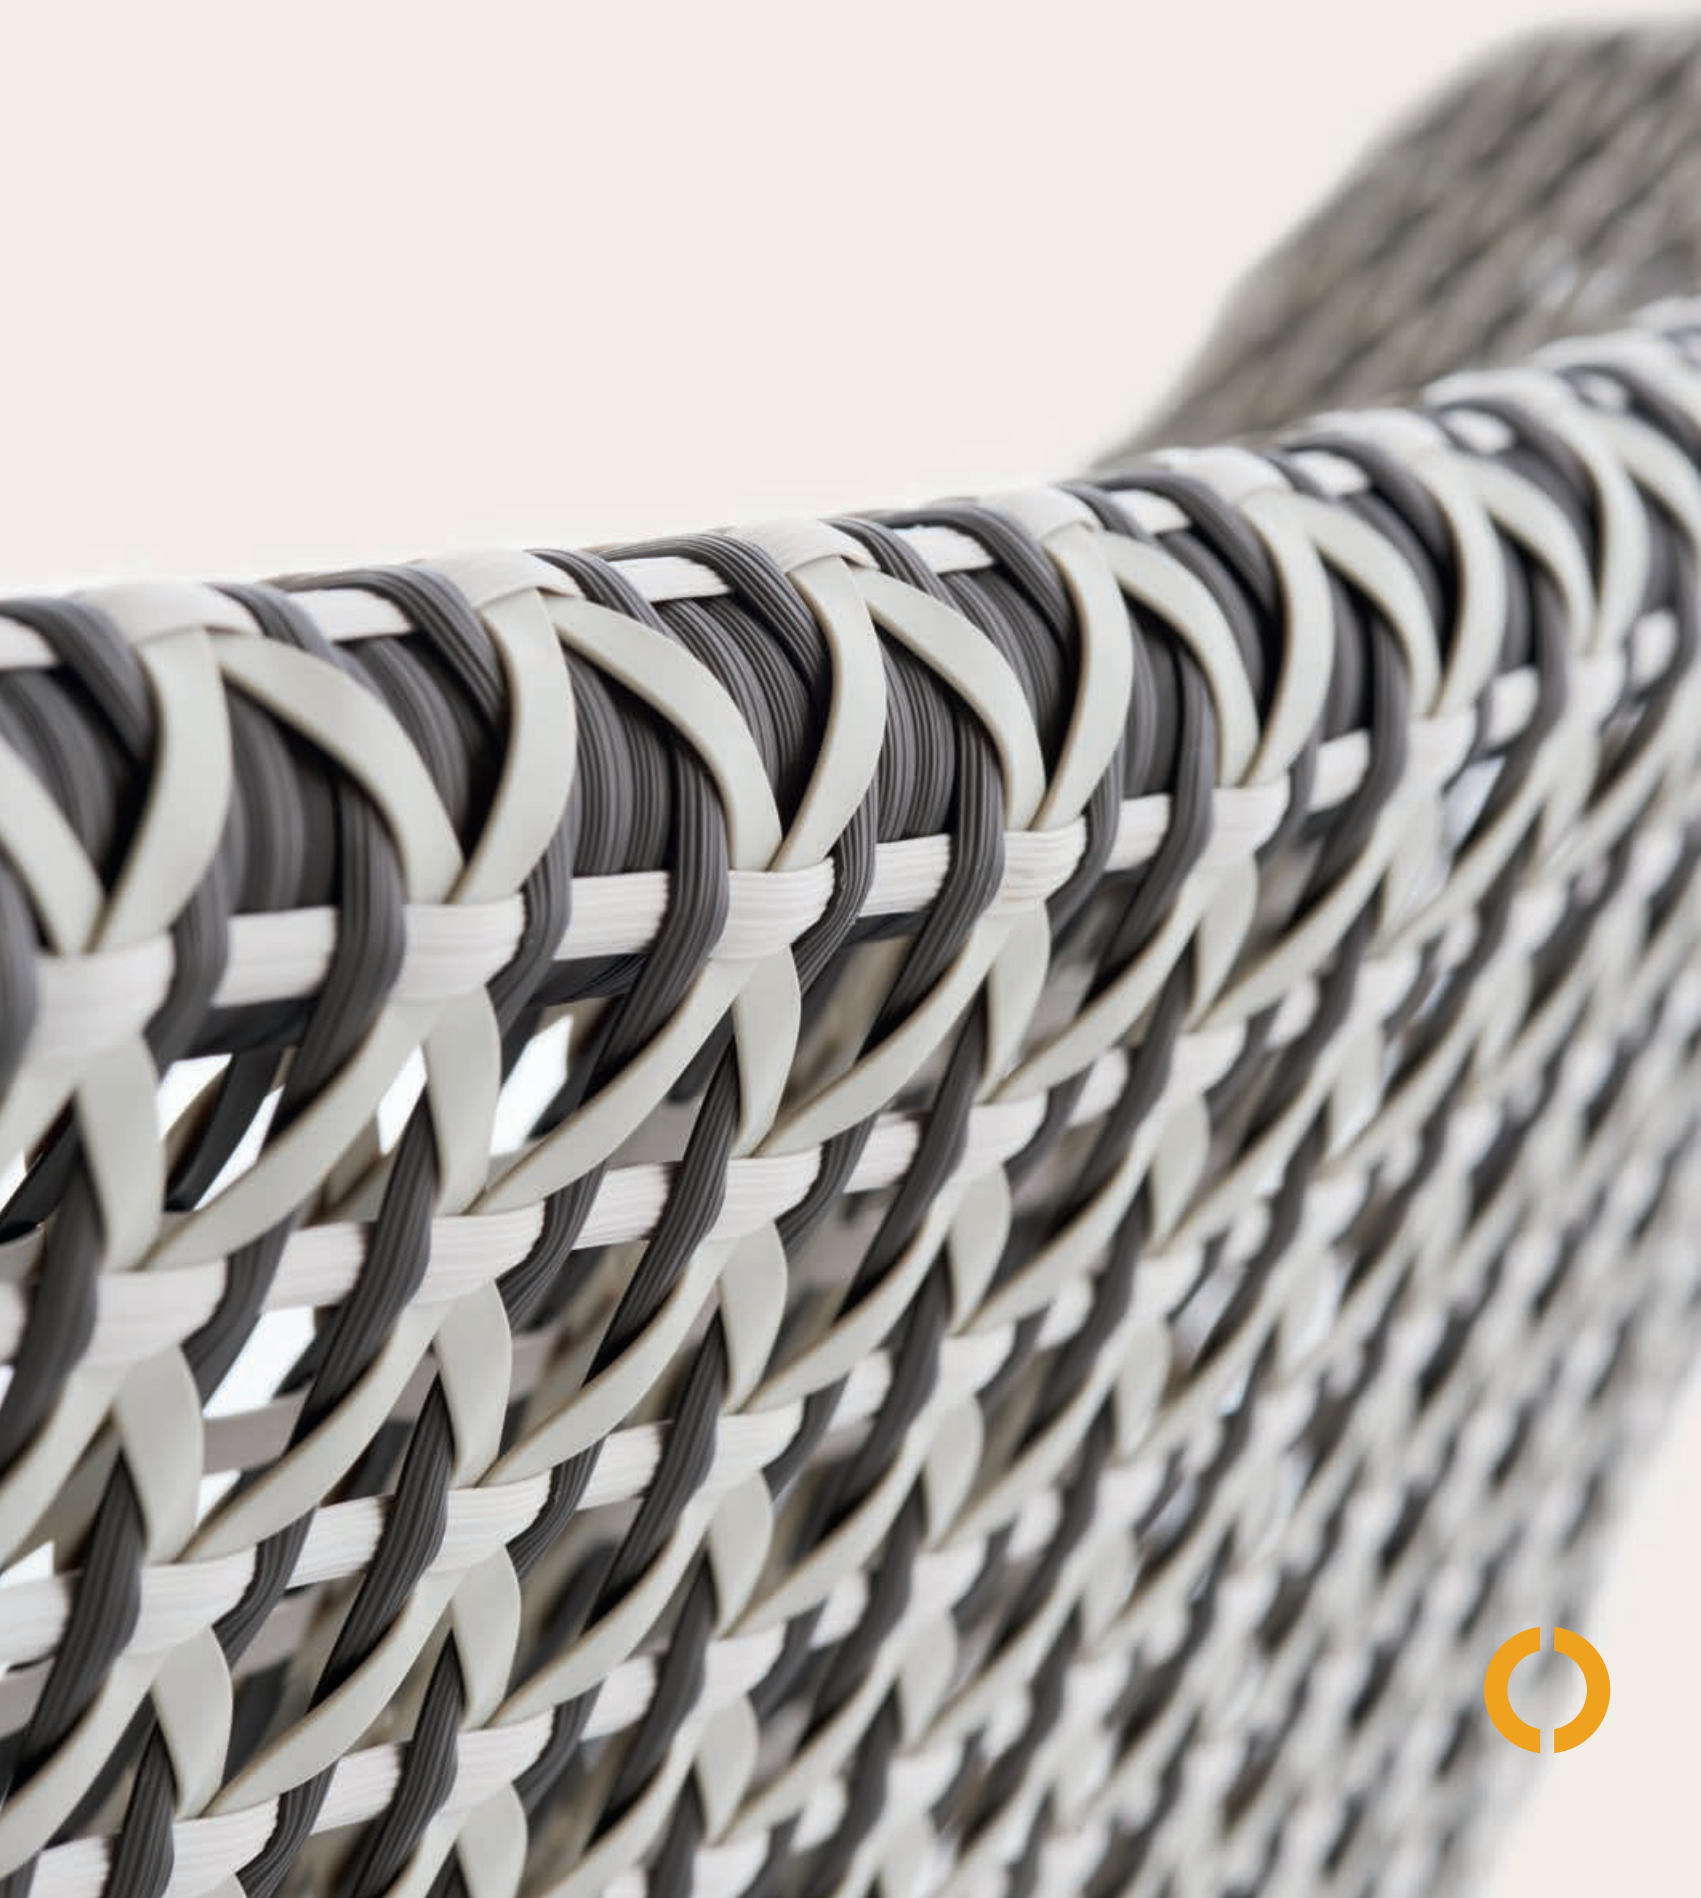

MBRACE ALU

Design by SEBASTIAN HERKNER

Club chair, pepper | Wing chair, pepper | Seat cushion: NATURA taupe | IZON side table Ø 54,5 cm, lipari