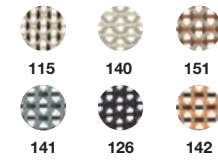

SEAT CUSHION
Sitzkissen
COM 1,57 M

085310

FOOTSTOOL
Hocker

8,8 kg
20 lbs

SEAT CUSHION
Sitzkissen
COM 0,75 M

085332

CUSHION OPTION
Kissen Optionen