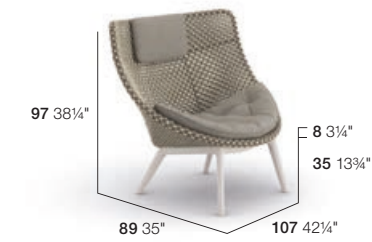

HEADREST CUSHION
Nackenkissen
COM 0,40 M

SEAT CUSHION
Sitzkissen
COM 1,83 M

085304

LOUNGE CHAIR
Sessel

12,4 kg
28 lbs