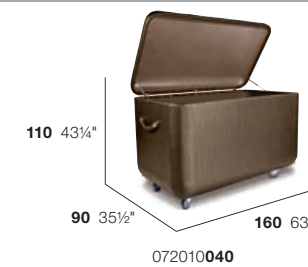

072010040

INTERIOR DIMENSIONS (W x H x D)
Abmessungen innen (B x H x T)

152 x 82 x 87 cm
59¾" x 32¼" x 34¼"

DE FUNKTION

Das Öffnen und Verschießen des Deckels wird durch Gasdruckfedern unterstützt. Alle Truhen dienen einem kurzzeitigen Verstauen der DEDON-Kissen und Polster. Stellen Sie sicher, dass die Kissen vollständig trocken sind, bevor Sie sie in die Truhe legen. Die Truhe ist im überdachten Außenbereich sowie im Innenbereich einsetzbar.

MATERIAL

Die LA MALLE Kissentrufe XL besitzt Leichtlaufrollen, atmungsaktives Tensiline® Innenfutter und eine speziell gestaltete Belüftung, die das Innere von Feuchtigkeit freihält. Umflochten ist die Truhe mit DEDON Faser. Um die Oberfläche der DEDON Faser zu reinigen, benutzen Sie ein weiches Tuch oder eine weiche Bürste, warmes Wasser und, falls nötig, ein sanftes Reinigungsmittel.