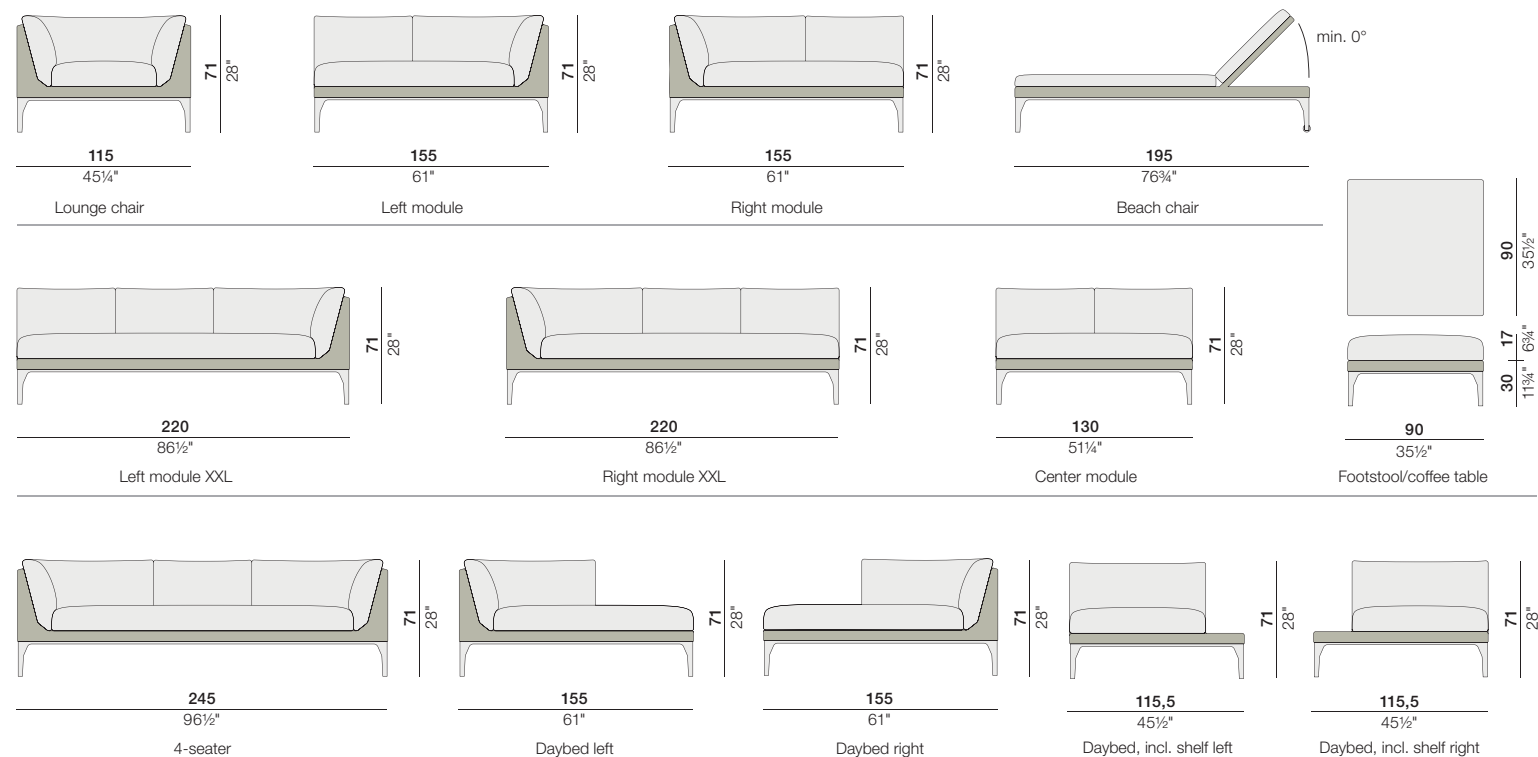

MU

Design by TOAN NGUYEN

Typology