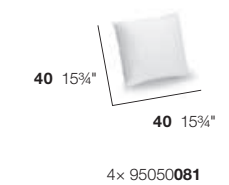

1,4 kg  
3,5 lbs

23091005009

RECOMMENDED BACK CUSHION  
Empfohlene Rückenkissenmenge

RECOMMENDED DECO CUSHION  
Empfohlene Dekokissenmenge

EN ATTENTION

Hanging and standing lounger do not fit through standard doors!  
Weight capacity: 350 kg/770 lbs.