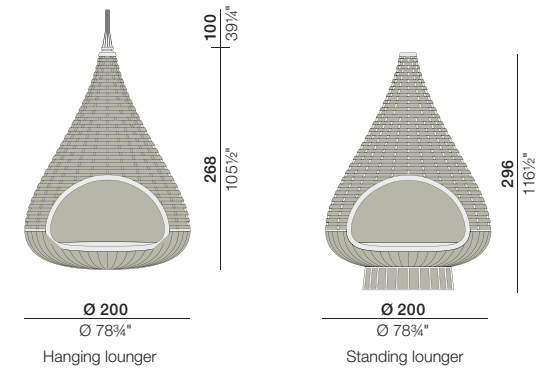

NESTREST

Design by DANIEL POUZET & FRED FRETY

Typology