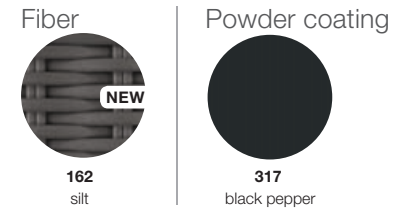

Fabric Information (see page 224)

Cushions for this collection are available in all fabrics Cat. A, B, C.
Kissen für diese Kollektion sind in allen Stoffen der Kat. A, B, C verfügbar.

RRP/UVP 2-SEATER 2er Sofa 58,5 kg 129 lbs		DRY+ PLUSH CUSHION SET INCL. ROLL Dry+ Plush Kissen Set inkl. Rolle COM 3,75 M	ADDITIONAL SIDE CUSHION Zusätzliches Seitenkissen COM 0,6 M	
113012	113012162	95113212	95113297	56113012000
3-SEATER 3er Sofa 77,5 kg 171 lbs		DRY+ PLUSH CUSHION SET INCL. ROLL Dry+ Plush Kissen Set inkl. Rolle COM 5,5 M	ADDITIONAL SIDE CUSHION Zusätzliches Seitenkissen COM 0,6 M	
113015	113015162	95113215	95113297	56113015000

RRP/UVP LEFT MODULE Modul links 50 kg 111 lbs		DRY+ PLUSH CUSHION SET INCL. ROLL Dry+ Plush Kissen Set inkl. Rolle COM 3,75 M	ADDITIONAL SIDE CUSHION Zusätzliches Seitenkissen COM 0,6 M	
113005	113005162	95113212	95113297	56113005000
RIGHT MODULE Modul rechts 50 kg 111 lbs		DRY+ PLUSH CUSHION SET INCL. ROLL Dry+ Plush Kissen Set inkl. Rolle COM 3,75 M	ADDITIONAL SIDE CUSHION Zusätzliches Seitenkissen COM 0,6 M	
113003	113003162	95113212	95113297	56113003000
LEFT CORNER MODULE Eckmodul links 49,5 kg 110 lbs		DRY+ PLUSH CUSHION SET INCL. ROLL Dry+ Plush Kissen Set inkl. Rolle COM 2,9 M	ADDITIONAL SIDE CUSHION Zusätzliches Seitenkissen COM 0,6 M	
113006	113006162	95113204	95113297	56113006000
RIGHT CORNER MODULE Eckmodul rechts 49,5 kg 110 lbs		DRY+ PLUSH CUSHION SET INCL. ROLL Dry+ Plush Kissen Set inkl. Rolle COM 2,9 M	ADDITIONAL SIDE CUSHION Zusätzliches Seitenkissen COM 0,6 M	
113004	113004162	95113204	95113297	56113004000

EN MATERIAL
PAROS furniture consist of DEDON fiber woven over a powder coated aluminum frame. To clean the surface, use a soft cloth or brush, warm water and a gentle cleanser if needed. The elegant feet are made of stainless steel. They can be cleaned regularly with fresh water. Never use steel wool to clean the stainless steel, as it will contaminate the stainless steel, causing rust.

DE MATERIAL
Die Möbel der PAROS Kollektion bestehen aus DEDON-Faser, die auf einen pulverbeschichteten Aluminiumrahmen geflochten ist. Um die Oberfläche zu reinigen, benutzen Sie ein weiches Tuch oder eine weiche Bürste, warmes Wasser und, falls nötig, ein sanftes Reinigungsmittel. Die eleganten Füße bestehen aus Edelstahl. Sie können regelmäßig mit Wasser gereinigt werden. Verwenden Sie niemals Stahlwolle zum Reinigen von Edelstahl, da diese den Edelstahl verunreinigt und Rost verursacht.