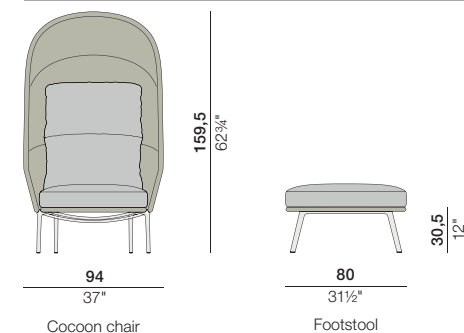

RILLY

Design by GAMFRATESI

Cocoon chair, taupe touch | Cocoon chair, saffron touch | Cushions: TWIST gray

RILLY

Design by GAMFRATESI

Typology

cm inch

Materials

RRP/VP					
COCOON CHAIR Cocoon Sessel			DRY+ CUSHION SET INCLUDING BACK CUSHION WITH HEADREST Dry+ Kissen-set inkl. Rücken-kissen mit Kopf-stütze COM 2,40 M		
17,5 kg 39 lbs	157 158 160	159,5 62 3/4" 91 35 3/4" 94 37" 13 5" 30,5 12"			
103008		103008158	95103208	56103008000	
FOOTSTOOL Hocker			DRY+ SEAT CUSHION Dry+ Sitzkissen COM 1,25 M		
4,7 kg 10 lbs	157 158 160	53 20 3/4" 80 31 1/2"			
103032		103032158	95103232	56103032000	