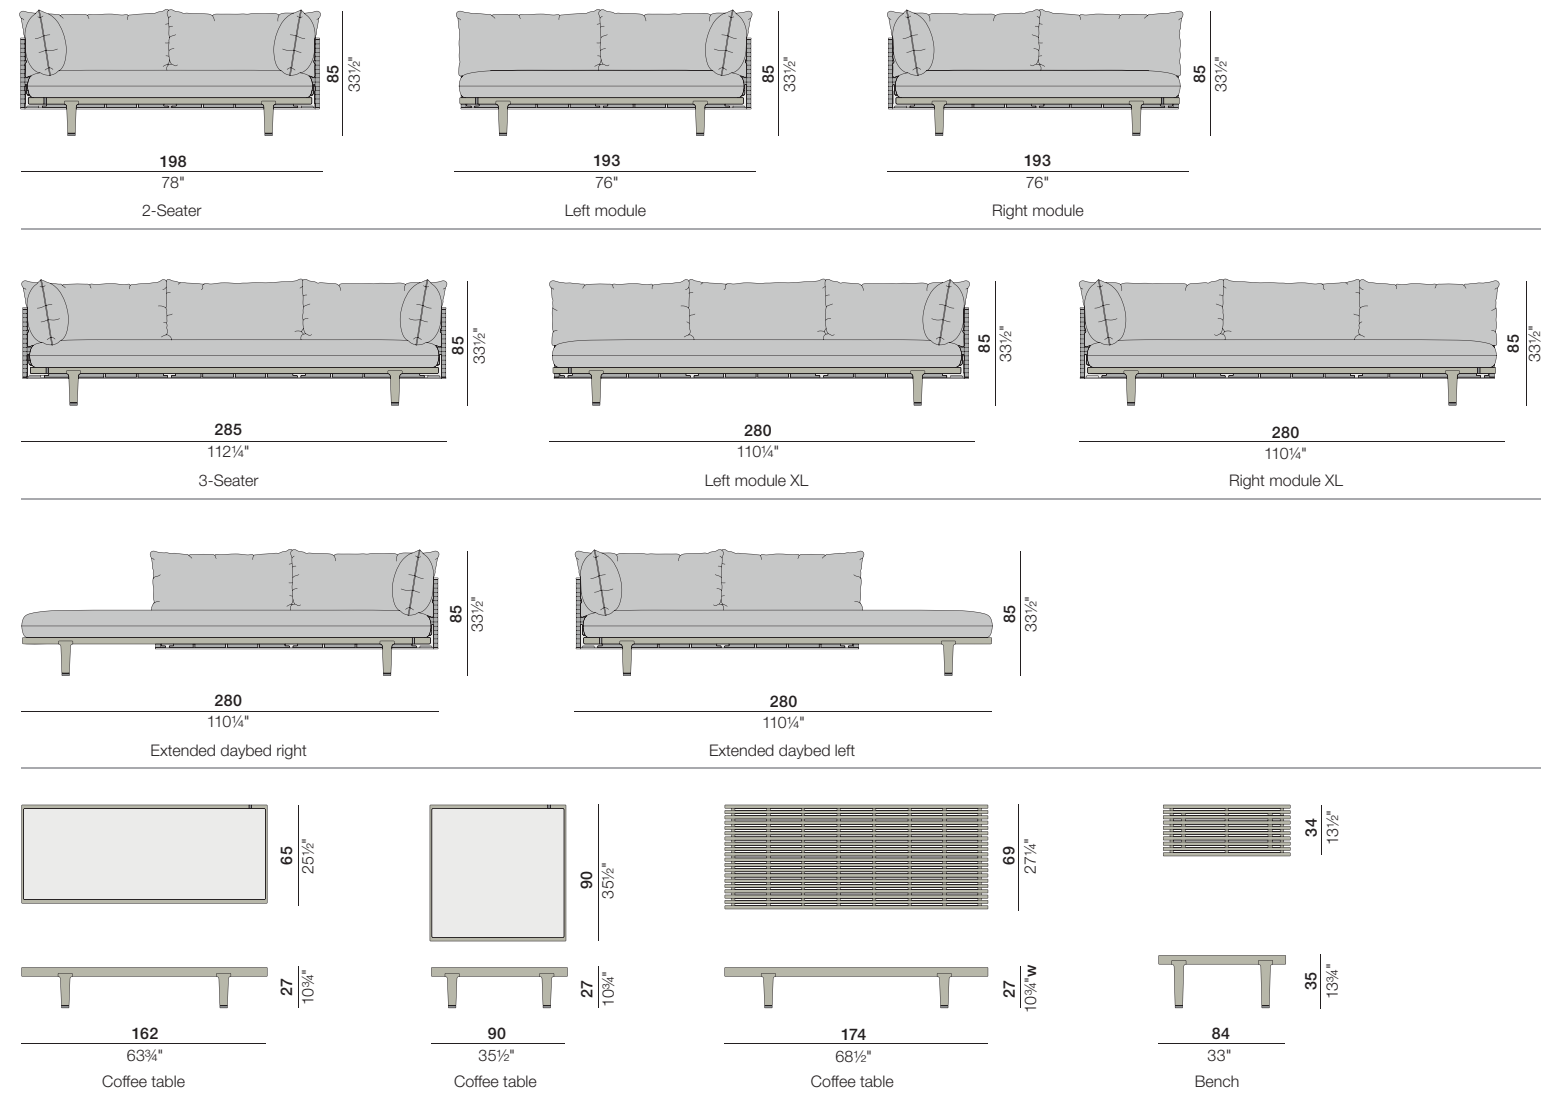

SEALINE

Design by JEAN-MARIE MASSAUD

Typology

Materials

DEDON EcoCycle Fiber