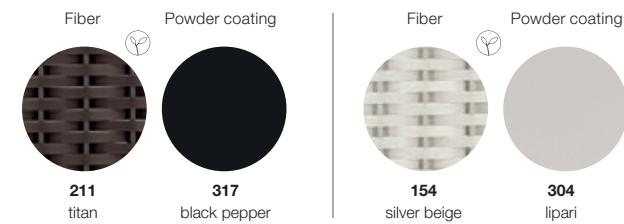

Fabric Information (see page 224)

Cushions for this collection are available in all fabrics Cat. A, B, C.
Kissen für diese Kollektion sind in allen Stoffen der Kat. A, B, C verfügbar.

RRP/UMP

2-SEATER
2er-Sofa
39,5 kg
88 lbs