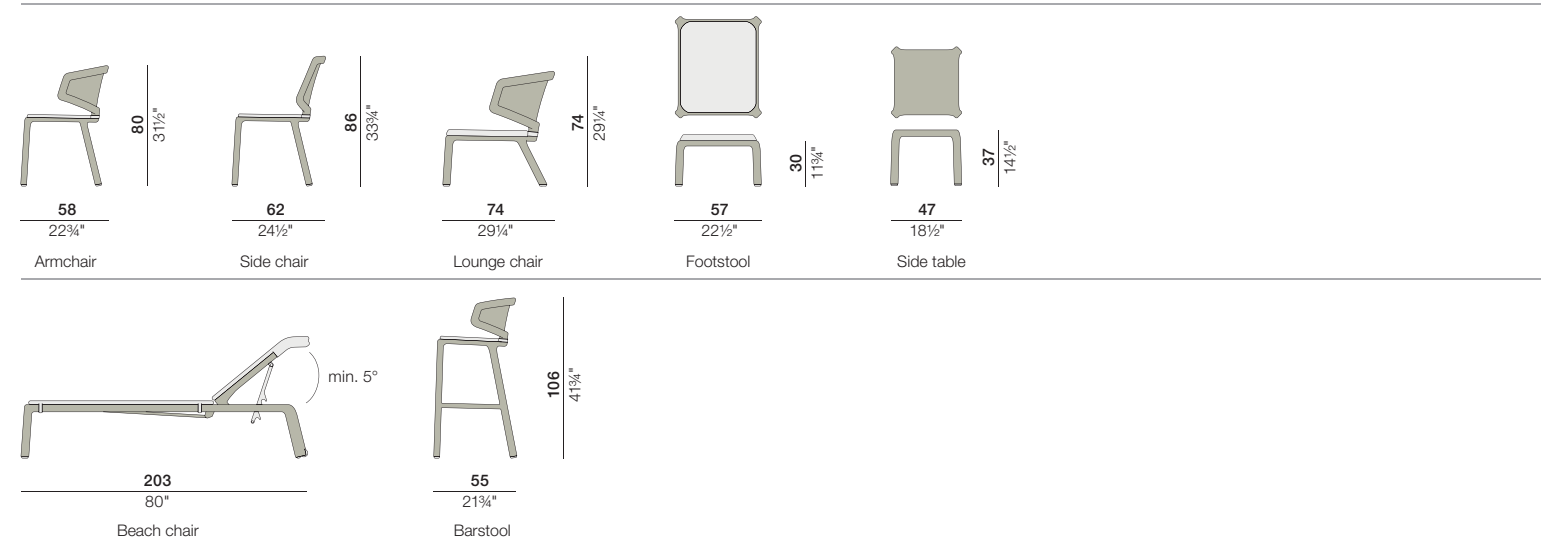

SEASHELL

Design by JEAN-MARIE MASSAUD

Side chairs, chalk | Cushion: NATURA white

SEASHELL

Design by JEAN-MARIE MASSAUD

Typology

Materials

Fiber

<p>ARMCHAIR Armlehnstuhl</p> <p>4,8 kg 11 lbs</p> <p>083</p>		<p>SEAT CUSHION Sitzkissen</p> <p>COM 0,54 M</p>	<p>049001</p> <p>049001083</p> <p>95049001</p> <p>56049001000</p>
--	--	--	---

RRP/VP

SIDE CHAIR
Esstuhl