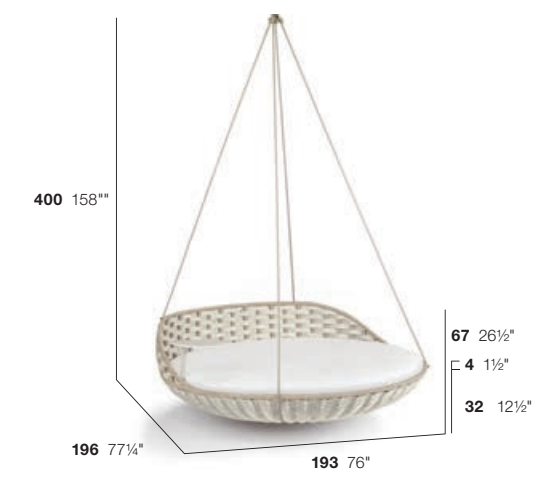

SEAT CUSHION
Sitzkissen
COM 6,80 M

091021

CANOPY FOR HANGING LOUNGER
Himmel für Hanging lounger