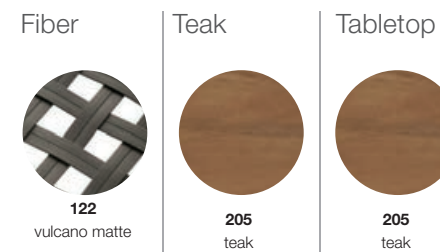

TIBBO

Design by EDWARD BARBER & JAY OSGERBY

Lounge chair | Cushion: NATURA marengo

TIBBO

Design by EDWARD BARBER & JAY OSGERBY

Typology

Materials

Fabric Information (see page 224)