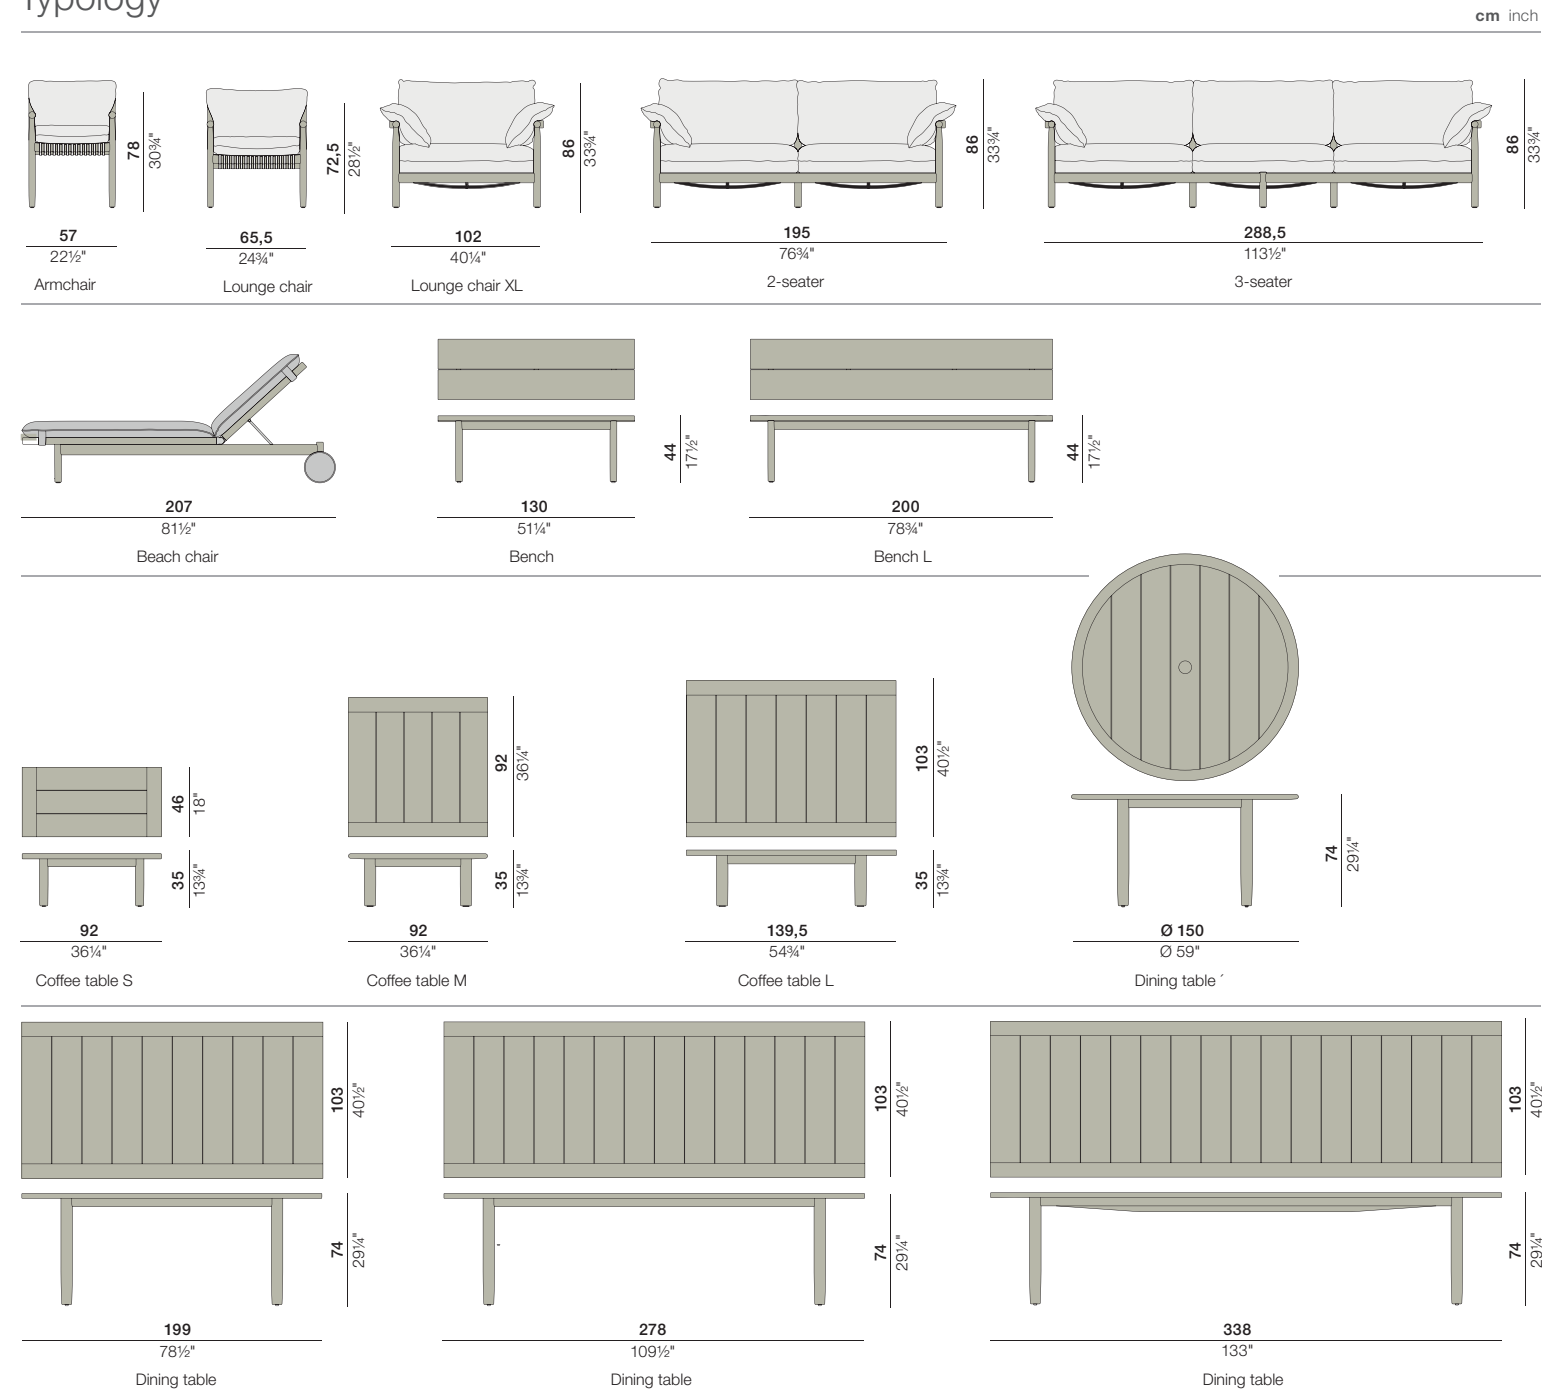

TIBBO

Design by EDWARD BARBER & JAY OSGERBY

Typology

Materials