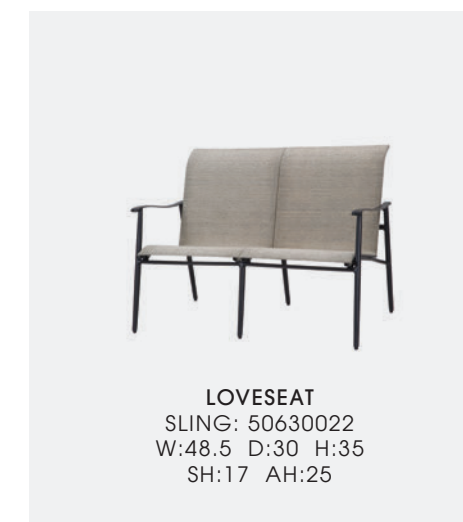

DETAIL PHOTO Finish: Black

PHOTOS NEXT PAGE: SWIVEL ROCKING LOUNGE CHAIRS & SOFA Finish: Dove; Fabric: Kozo Abalone 3039309; Pillows: Reflections Lagoon 9234 with Storm Smoke 6623 welt TALIA 22" SQUARE END TABLES (21" H) Finish: Onyx with Quarry Embellished top MERIDIAN 24" X 60" RECT. CHAT HEIGHT FIRE TABLE Finish: Onyx with Quarry Embellished top PET BED MEDIUM Fabric: Spiro Capri 8526 sides, Reflections Lagoon 9234 bed and welt MODANŌ 67" MOBILE GRILL ISLAND Finish: Dove cabinet with Quarry Embellished countertop

LOUNGE CHAIRS, LOVESEAT & OTTOMAN Finish: Black; Fabric: Matte Midnight Sky 3043050 MERIDIAN 40" X 56" RECT. CASUAL HEIGHT FIRE TABLE TOP W/OFFSET ROUND COVER Finish: Black with Black Embellished top

DINING CHAIR
SLING: 50630001
W:23 D:30 H:36
SH:18 AH:26.5

SWIVEL ROCKER
SLING: 50630011
W:23 D:28 H:36
SH:18 AH:26.5

LOUNGE CHAIR
SLING: 50630021
W:26 D:30 H:35
SH:17 AH:25

SWIVEL ROCKING LOUNGE CHAIR
SLING: 50630024
W:26 D:28 H:35
SH:17 AH:25

LOVESEAT
SLING: 50630022
W:48.5 D:30 H:35
SH:17 AH:25

SOFA
SLING: 50630023
W:71 D:30 H:35
SH:17 AH:25

OTTOMAN
SLING: 5063000G
W:22.5 D:19 H:16 SH:16

CHAISE LOUNGE
SLING: 50630009
W:27 D:80.5 H:47.5
SH:16 AH:24.5

NOT WAREHOUSED

MATERIAL: Cast and extruded aluminum, sling