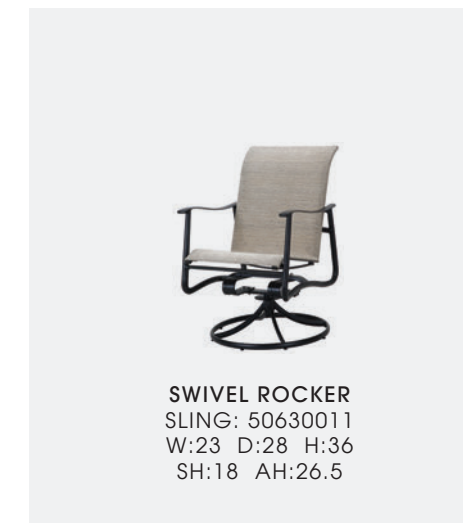

NOT WAREHOUSED

MATERIAL: Cast and extruded aluminum, sling

TABLE COMPLEMENTS: Channel, Fusion, Lattice, Meridian, Modanō, Strata with Round Legs, Talia

SLING PHOTOS: Finish: Black; Fabric: Castelee Dune