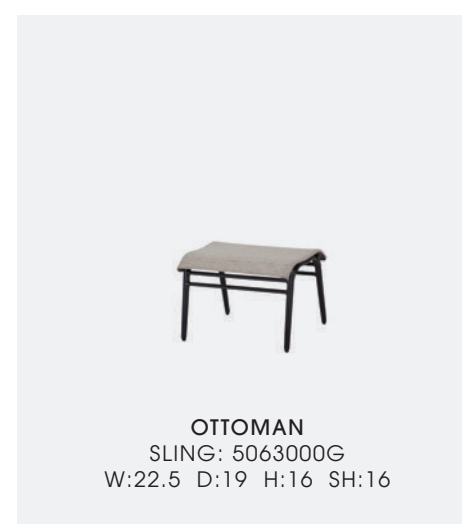

LOUNGE CHAIRS, LOVESEAT & OTTOMAN Finish: Black; Fabric: Matte Midnight Sky 3043050 MERIDIAN 40" X 56" RECT. CASUAL HEIGHT FIRE TABLE TOP W/OFFSET ROUND COVER Finish: Black with Black Embellished top

DINING CHAIR
SLING: 50630001
W:23 D:30 H:36
SH:18 AH:26.5

SWIVEL ROCKER
SLING: 50630011
W:23 D:28 H:36
SH:18 AH:26.5

LOUNGE CHAIR
SLING: 50630021
W:26 D:30 H:35
SH:17 AH:25

SWIVEL ROCKING LOUNGE CHAIR
SLING: 50630024
W:26 D:28 H:35
SH:17 AH:25

LOVESEAT
SLING: 50630022
W:48.5 D:30 H:35
SH:17 AH:25

SOFA
SLING: 50630023
W:71 D:30 H:35
SH:17 AH:25

OTTOMAN
SLING: 5063000G
W:22.5 D:19 H:16 SH:16

CHAISE LOUNGE
SLING: 50630009
W:27 D:80.5 H:47.5
SH:16 AH:24.5

NOT WAREHOUSED

MATERIAL: Cast and extruded aluminum, sling