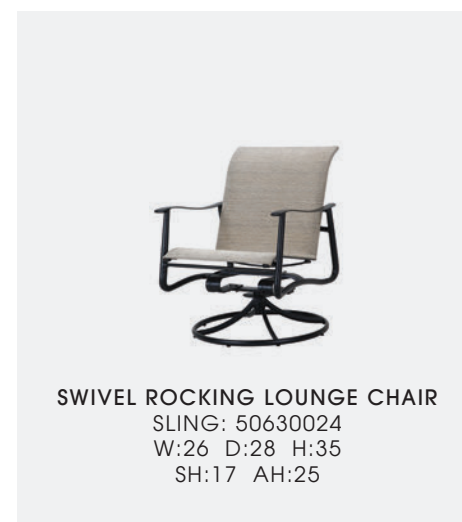

DETAIL PHOTO Finish: Black

PHOTOS NEXT PAGE: SWIVEL ROCKING LOUNGE CHAIRS & SOFA Finish: Dove; Fabric: Kozo Abalone 3039309; Pillows: Reflections Lagoon 9234 with Storm Smoke 6623 welt TALIA 22" SQUARE END TABLES (21" H) Finish: Onyx with Quarry Embellished top MERIDIAN 24" X 60" RECT. CHAT HEIGHT FIRE TABLE Finish: Onyx with Quarry Embellished top PET BED MEDIUM Fabric: Spiro Capri 8526 sides, Reflections Lagoon 9234 bed and welt MODANŌ 67" MOBILE GRILL ISLAND Finish: Dove cabinet with Quarry Embellished countertop

LOUNGE CHAIRS, LOVESEAT & OTTOMAN Finish: Black; Fabric: Matte Midnight Sky 3043050 MERIDIAN 40" X 56" RECT. CASUAL HEIGHT FIRE TABLE TOP W/OFFSET ROUND COVER Finish: Black with Black Embellished top

DINING CHAIR
SLING: 50630001
W:23 D:30 H:36
SH:18 AH:26.5

SWIVEL ROCKER
SLING: 50630011
W:23 D:28 H:36
SH:18 AH:26.5

LOUNGE CHAIR
SLING: 50630021
W:26 D:30 H:35
SH:17 AH:25

SWIVEL ROCKING LOUNGE CHAIR
SLING: 50630024
W:26 D:28 H:35
SH:17 AH:25

LOVESEAT
SLING: 50630022
W:48.5 D:30 H:35
SH:17 AH:25

SOFA
SLING: 50630023
W:71 D:30 H:35
SH:17 AH:25

OTTOMAN
SLING: 5063000G
W:22.5 D:19 H:16 SH:16

CHAISE LOUNGE
SLING: 50630009
W:27 D:80.5 H:47.5
SH:16 AH:24.5

NOT WAREHOUSED

MATERIAL: Cast and extruded aluminum, sling