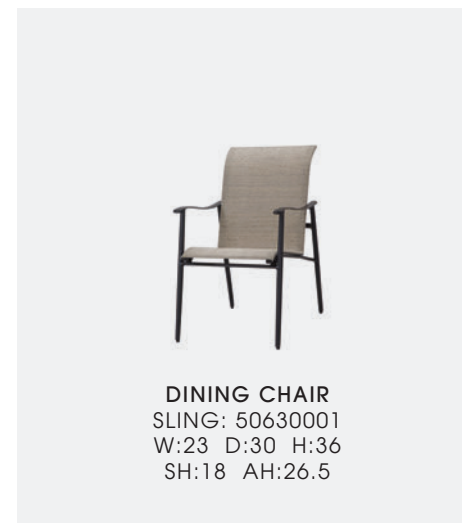

— ARIA —

Sensuous and sleek, Aria is a great design for formal or casual settings. Pair the lounge chairs with a Modanō fire table for the ultimate in casual ambiance or pair the dining chairs with a Talia table for an elegant dining venue.

PHOTOS CLOCKWISE FROM FAR LEFT: DINING CHAIR Finish: Black; Fabric: Castelee Dune 5318-0002

DINING CHAIRS, SWIVEL ROCKERS & CHAISE LOUNGE Finish: Black; Fabric: Castelee Dune 5318-0002 TALIA 42" X 86" RECT. DINING TABLE & 22" SQUARE END TABLE (16" H) Finish: Black 9" UMBRELLA & MERIDIAN UMBRELLA BASE Finish: Black; Fabric: Chesterfield Walnut 1321 with Sparkle Birch 1706 cap

DETAIL PHOTO Finish: Black

PHOTOS NEXT PAGE: SWIVEL ROCKING LOUNGE CHAIRS & SOFA Finish: Dove; Fabric: Kozo Abalone 3039309; Pillows: Reflections Lagoon 9234 with Storm Smoke 6623 welt TALIA 22" SQUARE END TABLES (21" H) Finish: Onyx with Quarry Embellished top MERIDIAN 24" X 60" RECT. CHAT HEIGHT FIRE TABLE Finish: Onyx with Quarry Embellished top PET BED MEDIUM Fabric: Spiro Capri 8526 sides, Reflections Lagoon 9234 bed and welt MODANŌ 67" MOBILE GRILL ISLAND Finish: Dove cabinet with Quarry Embellished countertop

LOUNGE CHAIRS, LOVESEAT & OTTOMAN Finish: Black; Fabric: Matte Midnight Sky 3043050 MERIDIAN 40" X 56" RECT. CASUAL HEIGHT FIRE TABLE TOP W/OFFSET ROUND COVER Finish: Black with Black Embellished top

DINING CHAIR
SLING: 50630001
W:23 D:30 H:36
SH:18 AH:26.5