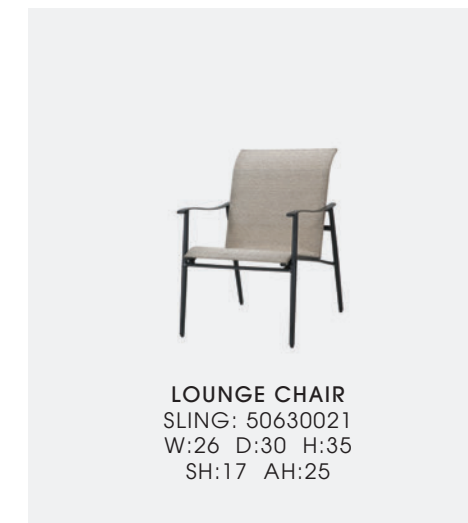

PHOTOS CLOCKWISE FROM FAR LEFT: DINING CHAIR Finish: Black; Fabric: Castelee Dune 5318-0002

DINING CHAIRS, SWIVEL ROCKERS & CHAISE LOUNGE Finish: Black; Fabric: Castelee Dune 5318-0002 TALIA 42" X 86" RECT. DINING TABLE & 22" SQUARE END TABLE (16" H) Finish: Black 9" UMBRELLA & MERIDIAN UMBRELLA BASE Finish: Black; Fabric: Chesterfield Walnut 1321 with Sparkle Birch 1706 cap

DETAIL PHOTO Finish: Black

PHOTOS NEXT PAGE: SWIVEL ROCKING LOUNGE CHAIRS & SOFA Finish: Dove; Fabric: Kozo Abalone 3039309; Pillows: Reflections Lagoon 9234 with Storm Smoke 6623 welt TALIA 22" SQUARE END TABLES (21" H) Finish: Onyx with Quarry Embellished top MERIDIAN 24" X 60" RECT. CHAT HEIGHT FIRE TABLE Finish: Onyx with Quarry Embellished top PET BED MEDIUM Fabric: Spiro Capri 8526 sides, Reflections Lagoon 9234 bed and welt MODANŌ 67" MOBILE GRILL ISLAND Finish: Dove cabinet with Quarry Embellished countertop

LOUNGE CHAIRS, LOVESEAT & OTTOMAN Finish: Black; Fabric: Matte Midnight Sky 3043050 MERIDIAN 40" X 56" RECT. CASUAL HEIGHT FIRE TABLE TOP W/OFFSET ROUND COVER Finish: Black with Black Embellished top

DINING CHAIR
SLING: 50630001
W:23 D:30 H:36
SH:18 AH:26.5

SWIVEL ROCKER
SLING: 50630011
W:23 D:28 H:36
SH:18 AH:26.5

LOUNGE CHAIR
SLING: 50630021
W:26 D:30 H:35
SH:17 AH:25

SWIVEL ROCKING LOUNGE CHAIR
SLING: 50630024
W:26 D:28 H:35
SH:17 AH:25

LOVESEAT
SLING: 50630022
W:48.5 D:30 H:35
SH:17 AH:25