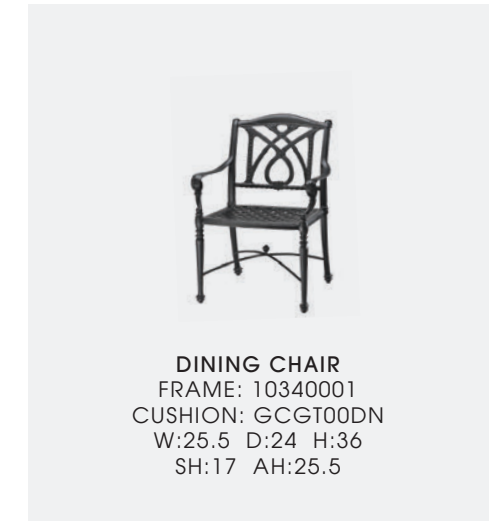

PHOTO: PADDED SLING HIGH BACK DINING CHAIRS & BACKLESS BENCHES Finish: Black; Fabric: Moonbeam Basil 11307, Solid Sand 5419 LOUNGE CHAIRS, CURVED SOFA & OVAL OTTOMAN Finish: Black; Fabric: Solid Sand 5419; Pillows: Moonbeam Basil 11307, Etc Asparagus 2671 GRAND TERRACE SERVING CART, EXTENSION TABLE, SEATABLE & 24" SQUARE CHAT HEIGHT FIRE TABLE Finish: Black

WAREHOUSED IN

*Backless Bench warehoused in Desert Bronze, Midnight Gold, Shade and Vintage

† 3-Back Corner Chair seat cushion: fabric must be railroaded if using a patterned or striped fabric

MATERIAL: Cast and extruded aluminum

CUSHIONS: Optional if not shown

TABLE COMPLEMENTS: Coordinate, Grand Terrace, Lattice, Madrid II, Meridian, Michigan, Paradise, Regal, Talia, Verona

PHOTOS: WITHOUT CUSHIONS Finish: Onyx; WITH CUSHIONS Finish: Vintage; Fabric: Cast Ash