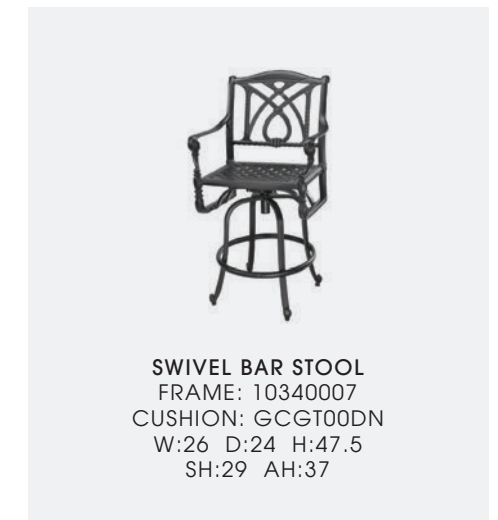

BACKLESS BENCH*
 FRAME: 10344202
 CUSHION: GCGT42BN
 W:42 D:16 H:17.5 SH:17.5

BENCH
 FRAME: 10340002
 CUSHION: GCGT00BN
 W:46 D:24 H:36
 SH:17 AH:25.5

DINING CHAIR
 FRAME: 10340001
 CUSHION: GCGT00DN
 W:25.5 D:24 H:36
 SH:17 AH:25.5

SWIVEL ROCKER
 FRAME: 10340011
 CUSHION: GCGT00DN
 W:25.5 D:24 H:36
 SH:17 AH:25.5

SWIVEL BALCONY STOOL
 FRAME: 10340006
 CUSHION: GCGT00DN
 W:26 D:24 H:43
 SH:24 AH:33

SWIVEL BAR STOOL
 FRAME: 10340007
 CUSHION: GCGT00DN
 W:26 D:24 H:47.5
 SH:29 AH:37