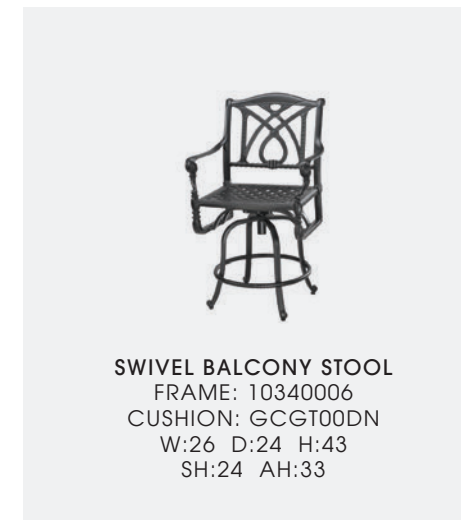

BACKLESS BENCH*
 FRAME: 10344202
 CUSHION: GCGT42BN
 W:42 D:16 H:17.5 SH:17.5

BENCH
 FRAME: 10340002
 CUSHION: GCGT00BN
 W:46 D:24 H:36
 SH:17 AH:25.5

DINING CHAIR
 FRAME: 10340001
 CUSHION: GCGT00DN
 W:25.5 D:24 H:36
 SH:17 AH:25.5

SWIVEL ROCKER
 FRAME: 10340011
 CUSHION: GCGT00DN
 W:25.5 D:24 H:36
 SH:17 AH:25.5

SWIVEL BALCONY STOOL
 FRAME: 10340006
 CUSHION: GCGT00DN
 W:26 D:24 H:43
 SH:24 AH:33

SWIVEL BAR STOOL
 FRAME: 10340007
 CUSHION: GCGT00DN
 W:26 D:24 H:47.5
 SH:29 AH:37