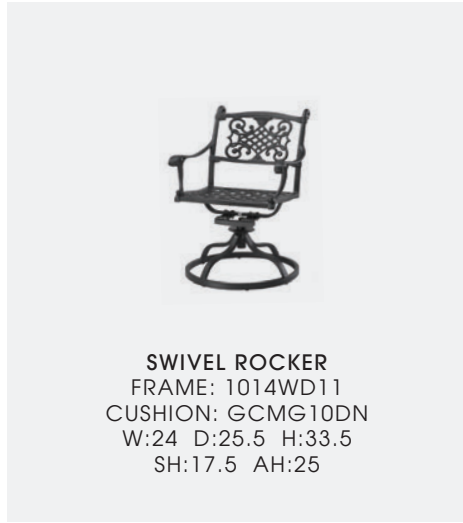

WAREHOUSED IN

MATERIAL: Cast and extruded aluminum

CUSHIONS: Optional if not shown

TABLE COMPLEMENTS: Coordinate, Grand Terrace, Lattice, Madrid II, Meridian, Michigan, Paradise, Regal, Talia, Verona

PHOTOS: WITHOUT CUSHIONS Finish: Black;
WITH CUSHIONS Finish: Black; Fabric: Cast Silver

KD = Knock Down