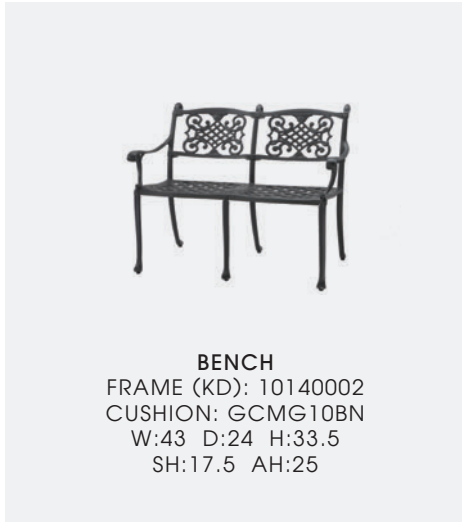

WAREHOUSED IN

MATERIAL: Cast and extruded aluminum

CUSHIONS: Optional if not shown

TABLE COMPLEMENTS: Coordinate, Grand Terrace, Lattice, Madrid II, Meridian, Michigan, Paradise, Regal, Talia, Verona

PHOTOS: WITHOUT CUSHIONS Finish: Black;
WITH CUSHIONS Finish: Black; Fabric: Cast Silver

KD = Knock Down