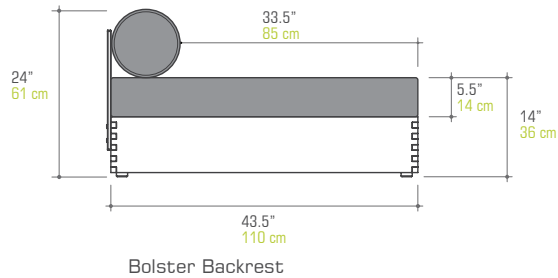

Deep Module

Collection : AIKO MODULAR
Designers : Vincent Cantaert

FRAME

Drift-look Teak

TABLE TOP & BACKREST

HPL (High Pressure Laminate)

CUSHION

Sunbrella Category E / E+Piping / F / G / H

See back for information & color swatches