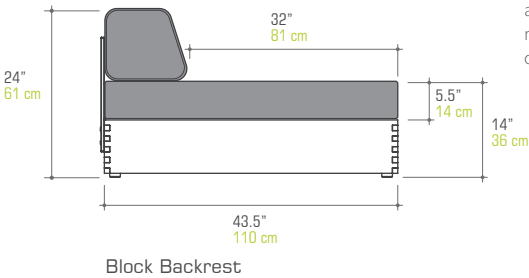

Deep Module

Collection : AIKO MODULAR
Designers : Vincent Cantaert

FRAME

Drift-look Teak

TABLE TOP & BACKREST

HPL (High Pressure Laminate)

CUSHION

Sunbrella Category E / E+Piping / F / G / H

See back for information & color swatches