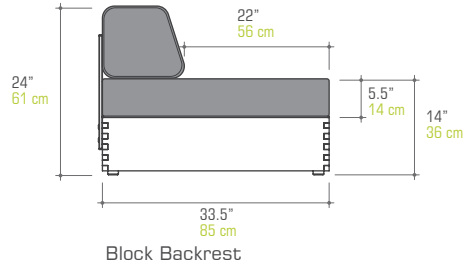

Comfort Module

For the Aiko collection, we offer a memory outdoor foam core covered in a water-resistant barrier, therefore some water can remain trapped between the cover and the inner liner. Drying and airing separately, extends the longevity of the cushions. Storing the cushions vertically with the mesh at the bottom side, will improve air circulation.

The purpose of the ventilation holes at the side of the cushions, is to avoid trapping air or “ballooning”.

Tip: enjoy your lounge furniture instantly after a rain-shower using protective covers, but remember to never cover wet cushions with a rain cover, especially for an extended period of time