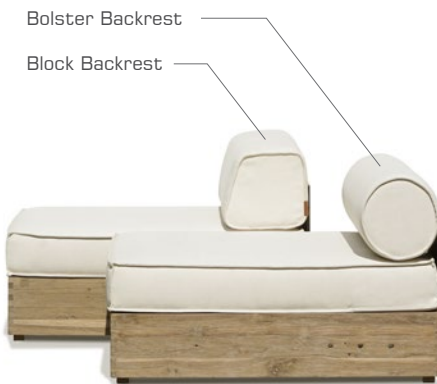

AIK20

L 17"	|	42 cm		
W 17"	|	42 cm		
H 20.5"	|	53 cm		
			Unit	1 / Box
			Volume	4 ft³ 0.12 m³
			Nett	22 lb 10 kg
			Gross	29 lb 13 kg

AIK20.P Protective Cover

AIK21

L 34"	|	85 cm		
W 17"	|	42 cm		
H 20.5"	|	53 cm		
			Unit	1 / Box
			Volume	8 ft³ 0.23 m³
			Nett	40 lb 18 kg
			Gross	51 lb 23 kg

AIK21.P Protective Cover