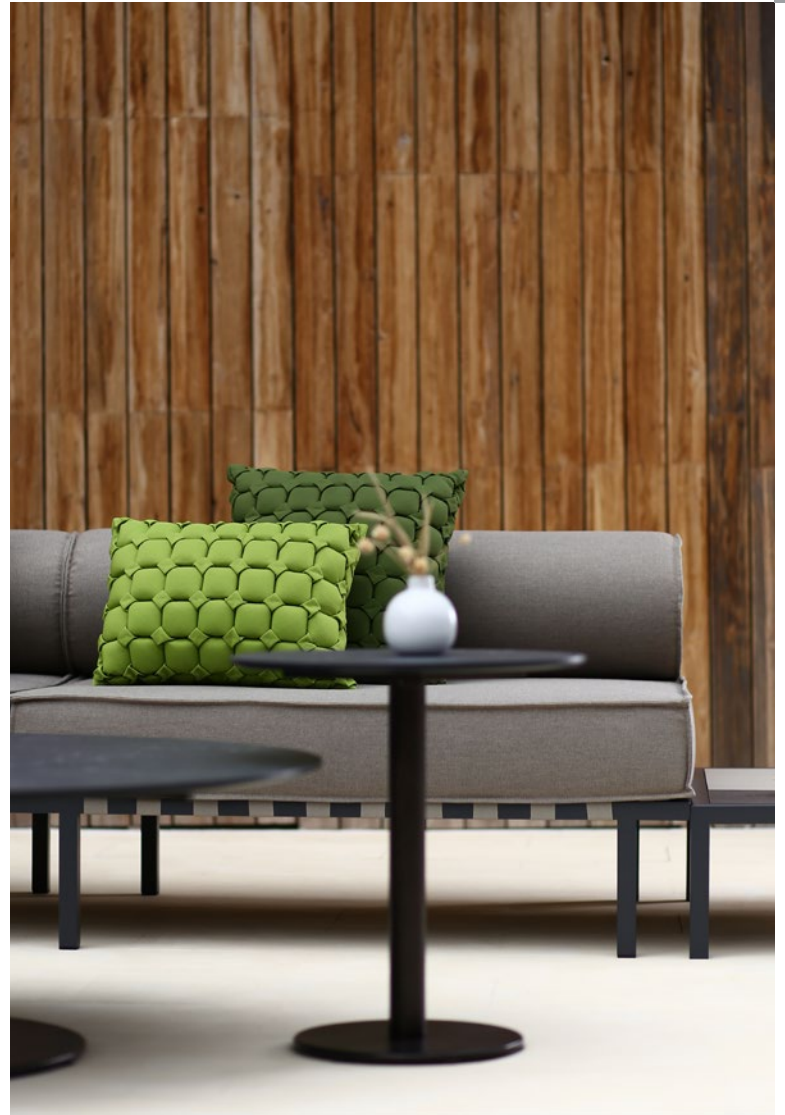

ALBATROSS

24

ALBATROSS Multiposition Sunbed With Side Tray

ALB107

L	79" 200 cm	Unit	1 / Box	
W	43" 109 cm	Volume	30 ft ³	0.86 m ³
H	18" 45 cm	Nett	77 lb	35 kg
SH	16" 40 cm	Gross	115 lb	52 kg
COM	4.0 Ly			