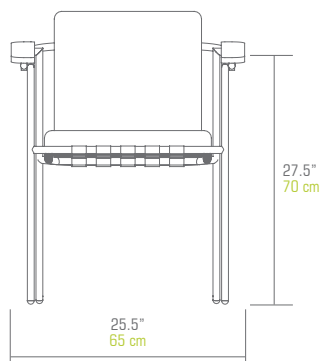

NOTE :

* Mixed Tray
 ** Teak tray

ALBATROSS 316 Dining Chair
(Teak Armrest)

ALB009

W 25.5"	65 cm	Unit	2 / Box	
D 22.5"	57 cm	Volume	5.5 ft ³	0.16 m ³
H 31"	78 cm	Nett	13 lb	6 kg
SH 18"	46 cm	Gross	18 lb	8 kg
AH 27.5"	70 cm			