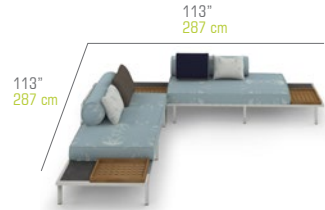

ALBCO-2 ALBATROSS 316 Configuration 2

ALBPC-2 Protective cover
ALB004 + ALB005 + ALB003 *
ALB204 + ALB205 + ALB203 **