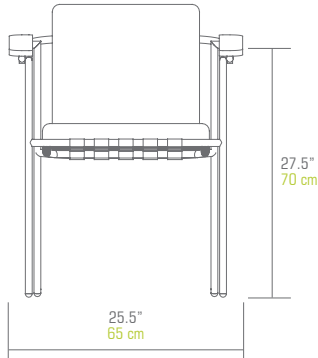

**ALBCO-8** ALBATROSS Configuration 8

ALBPC-8 Protective cover
 ALB104 + (2X) ALB105 + (2X) ALB101 + ALB103 **
 ALB304 + (2X) ALB305 + (2X) ALB101 + ALB303 *

**ALBCO-9** ALBATROSS Configuration 9

ALBPC-9 Protective cover
 ALB104 + (2X) ALB105 + (2X) ALB101 **
 ALB304 + (2X) ALB305 + (2X) ALB101 *

**ALBCO-10** ALBATROSS Configuration 10

ALBPC-10 Protective cover
 ALB103 + (2X) ALB105 + (2X) ALB101 **
 ALB303 + (2X) ALB305 + (2X) ALB101 *

NOTE :
 * Mixed Tray
 ** Teak tray

ALBATROSS Dining Chair
(Teak Armrest)

ALB109

W 25.5"	65 cm	Unit	2 / Box	
D 22.5"	57 cm	Volume	5.5 ft ³	0.16 m ³
H 31"	78 cm	Nett	13 lb	6 kg
SH 18"	46 cm	Gross	18 lb	8 kg
AH 27.5"	70 cm			
COM	1.5 Ly			

ALB009PC Protective Cover
for 4 chairs