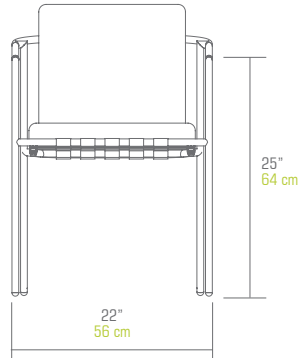

**ALBCO-10** ALBATROSS Configuration 10

ALBPC-10 Protective cover
 ALB103 + (2X) ALB105 + (2X) ALB101 **
 ALB303 + (2X) ALB305 + (2X) ALB101 *

NOTE :
 * Mixed Tray
 ** Teak tray

ALBATROSS Dining Chair
(Teak Armrest)

ALB109

W 25.5"	65 cm	Unit	2 / Box	
D 22.5"	57 cm	Volume	5.5 ft ³	0.16 m ³
H 31"	78 cm	Nett	13 lb	6 kg
SH 18"	46 cm	Gross	18 lb	8 kg
AH 27.5"	70 cm			
COM	1.5 Ly			

ALB009PC Protective Cover
for 4 chairs

TEAK ARMREST

PREMIUM TEAK
SMOOTH (T24)

ALBATROSS Dining Chair Lite
(Leisuretex Armrest)

ALB115

W 22"	56 cm	Unit	2 / Box	
D 22.5"	57 cm	Volume	5 ft ³	0.14 m ³
H 31"	78 cm	Nett	13 lb	6 kg
SH 18"	46 cm	Gross	18 lb	8 kg
AH 25"	64 cm			
COM	1.5 Ly			

ALB009PC Protective Cover
for 4 chairs

LEISURETEX ARMREST

WHITE (U29)
520 gr/m²

BLACK (U30)
520 gr/m²

GREY (U31)
520 gr/m²

ALBATROSS Table Rectangular 140" / 355 cm

ALB110

L 140"	355 cm	Unit	1 Crate & 1 Box	
W 35.5"	90 cm	Volume	53 ft ³	1.51 m ³
H 30"	76 cm	Nett	214 lb	97 kg
CH 28"	71 cm	Gross	679 lb	214 kg