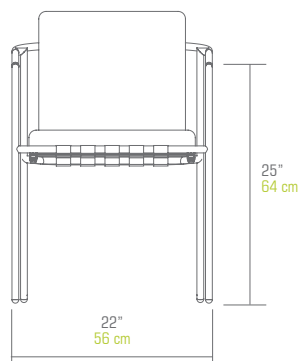

NOTE :

* Mixed Tray
 ** Teak tray

ALBATROSS 316 Dining Chair
(Teak Armrest)

ALB009

W 25.5"	65 cm	Unit	2 / Box	
D 22.5"	57 cm	Volume	5.5 ft ³	0.16 m ³
H 31"	78 cm	Nett	13 lb	6 kg
SH 18"	46 cm	Gross	18 lb	8 kg
AH 27.5"	70 cm			