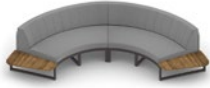

BABBO Right Hand Sectional (HPL)

BAB05

W 82" | 208 cm
D 39.5" | 100 cm
H 28.5" | 73 cm
SH 15.5" | 40 cm
COM 6.5 Ly

Unit	1 / Box	
Volume	60 ft ³	1.70 m ³
Nett	70 lb	32 kg
Gross	130 lb	59 kg

SUGGESTED CONFIGURATIONS

58

Regular Configurations

Suitable for tables / firepits up to 40" (100 cm) diameter
 Custom dimensions available on request

BABCO-1 BABBO Configuration 1 (Teak)

BABPC-1 Protective Cover
 BAB01 + BAB02

BABCO-2 BABBO Configuration 2 (Teak)

BABPC-2 Protective Cover
 BAB01 + BAB02 + BAB03

BABCO-3 BABBO Configuration 3 (Teak)

BABPC-3 Protective Cover
 (2X) BAB03 + BAB01 + BAB02

BABCO-4 BABBO Configuration 4 (HPL)

BABPC-1 Protective Cover
 BAB04 + BAB05