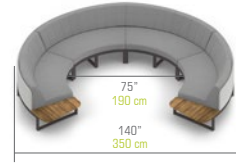

BABCO-3 BABBO Configuration 3 (Teak)

BABPC-3 Protective Cover
(2X) BAB03 + BAB01 + BAB02

BABCO-4 BABBO Configuration 4 (HPL)

BABPC-1 Protective Cover
BAB04 + BAB05

BABCO-5 BABBO Configuration 5 (HPL)

BABPC-2 Protective Cover
BAB03 + BAB04 + BAB05

BABCO-6 BABBO Configuration 6 (HPL)

BABPC-3 Protective Cover
(2X) BAB03 + BAB04 + BAB05

Big Configurations

Suitable for tables / firepits up to 50" (125 cm) diameter
Custom dimensions available on request