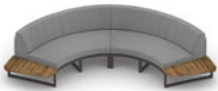

BABPC-2 Protective Cover
 BAB01 + BAB02 + BAB03

BABCO-3 BABBO Configuration 3 (Teak)

BABPC-3 Protective Cover
 (2X) BAB03 + BAB01 + BAB02

BABCO-4 BABBO Configuration 4 (HPL)

BABPC-1 Protective Cover
 BAB04 + BAB05

BABCO-5 BABBO Configuration 5 (HPL)

BABPC-2 Protective Cover
 BAB03 + BAB04 + BAB05

BABCO-6 BABBO Configuration 6 (HPL)

BABPC-3 Protective Cover
 (2X) BAB03 + BAB04 + BAB05

Big Configurations

Suitable for tables / firepits up to 50" (125 cm) diameter
 Custom dimensions available on request

BABCO-7 BABBO BIG Configuration 1 (Teak)

BABPC-4 Protective Cover

BABCO-8 BABBO BIG Configuration 2 (Teak)

BABPC-5 Protective Cover

BABCO-9 BABBO BIG Configuration 3 (Teak)

BABPC-6 Protective Cover

BABCO-10 BABBO BIG Configuration 4 (HPL)