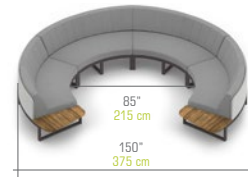

BABCO-9 BABBO BIG Configuration 3 (Teak)

BABPC-6 Protective Cover

BABCO-10 BABBO BIG Configuration 4 (HPL)

BABPC-4 Protective Cover

BABCO-11 BABBO BIG Configuration 5 (HPL)

BABPC-5 Protective Cover

BABCO-12 BABBO BIG Configuration 6 (HPL)

BABPC-6 Protective Cover

Bigger Configurations

Suitable for tables / firepits up to 60" (150 cm) diameter
Custom dimensions available on request