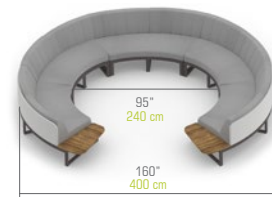

BABCO-15 BABBO BIGGER Configuration 3 (Teak)

BABPC-9 Protective Cover

BABCO-16 BABBO BIGGER Configuration 4 (HPL)

BABPC-7 Protective Cover

BABCO-17 BABBO BIGGER Configuration 5 (HPL)

BABPC-8 Protective Cover

BABCO-18 BABBO BIGGER Configuration 6 (HPL)

BABPC-9 Protective Cover