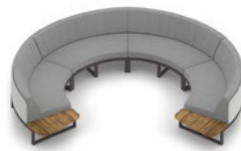

BABPC-4 Protective Cover

BABCO-11 BABBO BIG Configuration 5 (HPL)

BABPC-5 Protective Cover

BABCO-12 BABBO BIG Configuration 6 (HPL)

BABPC-6 Protective Cover

Bigger Configurations

Suitable for tables / firepits up to 60" (150 cm) diameter
 Custom dimensions available on request

BABCO-13 BABBO BIGGER Configuration 1 (Teak)

BABPC-7 Protective Cover

BABCO-14 BABBO BIGGER Configuration 2 (Teak)

BABPC-8 Protective Cover

BABCO-15 BABBO BIGGER Configuration 3 (Teak)

BABPC-9 Protective Cover