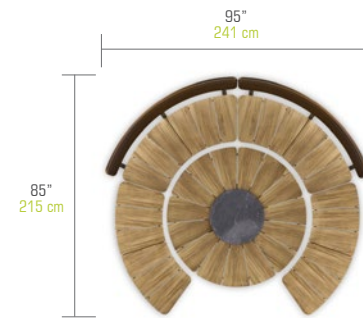

BGNCO-4 BEGONIA Configuration 4

BGNPC-4 Protective Cover
(2X) BGN03 + (2X) BGN01 + BGN05