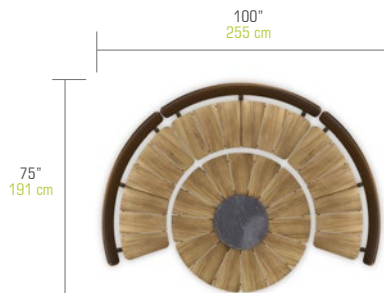

SUGGESTED CONFIGURATIONS

Regular Configurations

With **BEGONIA Dining Table Ø 50" / 127 cm (Teak)**

BGNCO-1 BEGONIA Configuration 1

BGNPC-1 Protective Cover
(3X) BGN03 + BGN05

BGNCO-2 BEGONIA Configuration 2

BGNPC-2 Protective Cover
(4X) BGN03 + BGN05

BGNCO-3 BEGONIA Configuration 3

BGNPC-3 Protective Cover
(2X) BGN03 + BGN01 + BGN05

BGNCO-4 BEGONIA Configuration 4

BGNPC-4 Protective Cover
(2X) BGN03 + (2X) BGN01 + BGN05