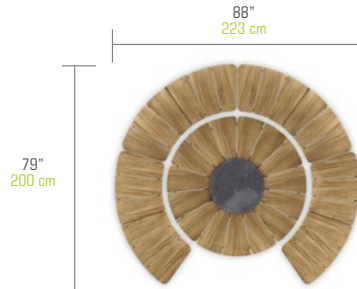

Benches are available with a faux-leather backrest, or backless. The table has an integrated rotating tray, to add to the sharing experience. BEGONIA is available in two different table sizes : diameter 50" (127 cm) and 62" (158 cm), allowing seating for up to 10.

SUGGESTED CONFIGURATIONS

Regular Configurations

With **BEGONIA Dining Table Ø 50" / 127 cm (Teak)**

BGNCO-1 BEGONIA Configuration 1

BGNPC-1 Protective Cover
(3X) BGN03 + BGN05

BGNCO-2 BEGONIA Configuration 2