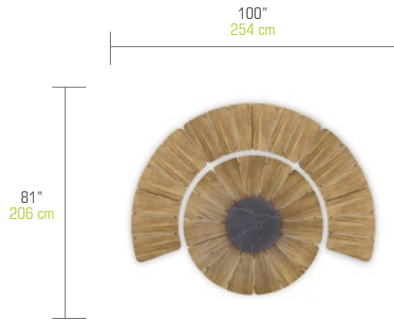

BGNCO-5 BEGONIA Configuration 5

BGNPC-5 Protective Cover
(3X) BGN01 + BGN05

BGNCO-6 BEGONIA Configuration 6

BGNPC-6 Protective Cover
(4X) BGN01 + BGN05

SUGGESTED CONFIGURATIONS

Big Configurations

With **BEGONIA Dining Table Ø 62" / 158 cm (Teak)**