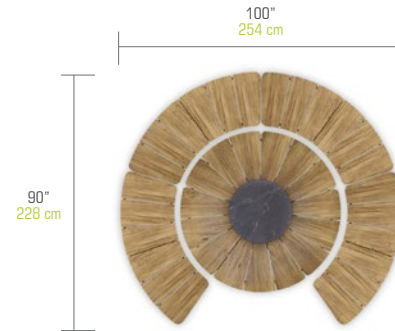

BGNCO-8 BEGONIA Configuration 8

BGNPC-8 Protective Cover
(4X) BGN04 + BGN06