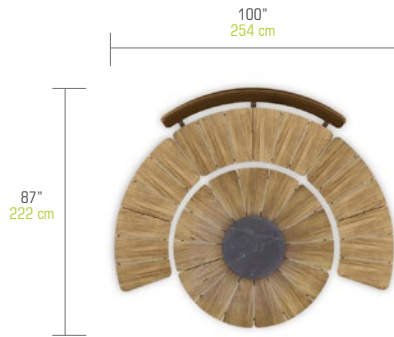

BGNCO-9 BEGONIA Configuration 9

BGNPC-9 Protective Cover
(2X) BGN04 + BGN02 + BGN06