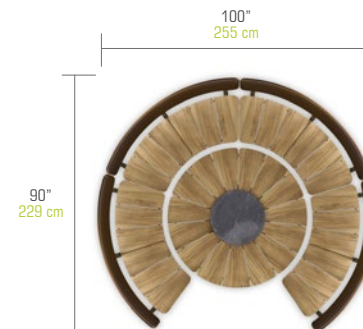

Benches are available with a faux-leather backrest, or backless. The table has an integrated rotating tray, to add to the sharing experience. BEGONIA is available in two different table sizes : diameter 50" (127 cm) and 62" (158 cm), allowing seating for up to 10.

SUGGESTED CONFIGURATIONS

Regular Configurations

With **BEGONIA Dining Table Ø 50" / 127 cm (Teak)**

BGNCO-1 BEGONIA Configuration 1

BGNPC-1 Protective Cover
(3X) BGN03 + BGN05

BGNCO-2 BEGONIA Configuration 2

BGNPC-2 Protective Cover
(4X) BGN03 + BGN05

BGNCO-3 BEGONIA Configuration 3

BGNPC-3 Protective Cover
(2X) BGN03 + BGN01 + BGN05

BGNCO-4 BEGONIA Configuration 4

BGNPC-4 Protective Cover
(2X) BGN03 + (2X) BGN01 + BGN05

BGNCO-5 BEGONIA Configuration 5

BGNPC-5 Protective Cover
(3X) BGN01 + BGN05

BGNCO-6 BEGONIA Configuration 6

BGNPC-6 Protective Cover
(4X) BGN01 + BGN05

SUGGESTED CONFIGURATIONS

Big Configurations

With **BEGONIA Dining Table Ø 62" / 158 cm (Teak)**