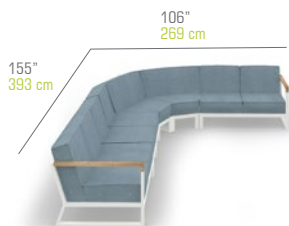

BBECO-10 BONDI BEAU Configuration 10

BBEPC-10 Protective Cover
BND017 + (2X) BND015 + (2X) BND019 + BND016