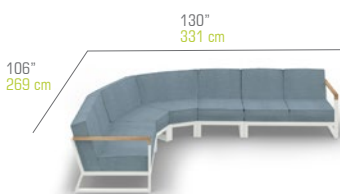

BBECO-8 BONDI BEAU Configuration 8

BBEPC-8 Protective Cover
BND017 + (2X) BND019 + BND015 + BND016