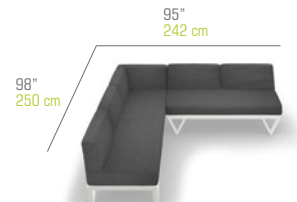

BBLCO-3 BONDI BELLE Configuration 3

BBLPC-3 Protective Cover
BND027 + BND041