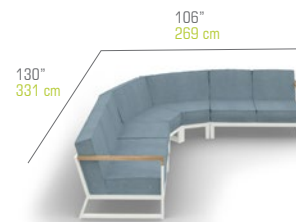

BBECO-9 BONDI BEAU Configuration 9

BBEPC-9 Protective Cover
BND017 + BND015 + (2X) BND019 + BND016