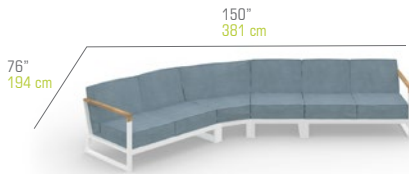

BBECO-2 BONDI BEAU Configuration 2

BBEPC-2 Protective Cover
BND017 + BND019 + BND015 + BND016