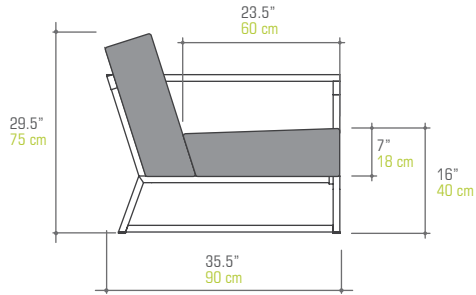

W 24.5"	62 cm	Unit	1 / Box	
D 35.5"	90 cm	Volume	13.5 ft³	0.38 m³
H 29.5"	75 cm	Nett	35 lb	16 kg
SH 16"	40 cm	Gross	49 lb	22 kg

COM 3.0 Ly

W 43"	109 cm	Unit	1 / Box	
D 33.5"	85 cm	Volume	21.5 ft³	0.61 m³
H 29.5"	75 cm	Nett	24 lb	11 kg
SH 16"	40 cm	Gross	44 lb	20 kg

COM 3.5 Ly

W 50.5"	129 cm	Unit	1 / Box	
D 35.5"	90 cm	Volume	27 ft³	0.77 m³
H 29.5"	75 cm	Nett	44 lb	20 kg
SH 16"	40 cm	Gross	68 lb	31 kg
AH 23.5"	60 cm			

COM 6.0 Ly

W 50.5"	129 cm	Unit	1 / Box	
D 35.5"	90 cm	Volume	27 ft³	0.77 m³
H 29.5"	75 cm	Nett	44 lb	20 kg
SH 16"	40 cm	Gross	68 lb	31 kg
AH 23.5"	60 cm			

COM 6.0 Ly