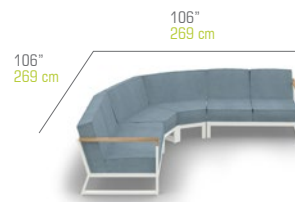

BBECO-6 BONDI BEAU Configuration 6

BBEPC-6 Protective Cover
BND017 + (2X) BND019 + BND016