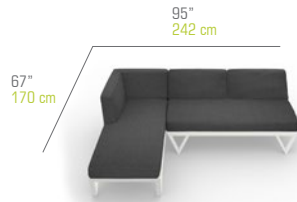

SUGGESTED CONFIGURATIONS

BBLCO-1 BONDI BELLE Configuration 1

BBLPC-1 Protective Cover
BND036 + BND041