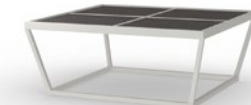

BONDI Coffee Table Big Square - HPL
BND033

L	53" | 134 cm	Unit	1 / Box	
W	53" | 134 cm	Volume	36.5 ft³	1.03 m³
H	19.5" | 50 cm	Nett	84 lb	38 kg
		Gross	115 lb	52 kg

BND010PC Protective Cover