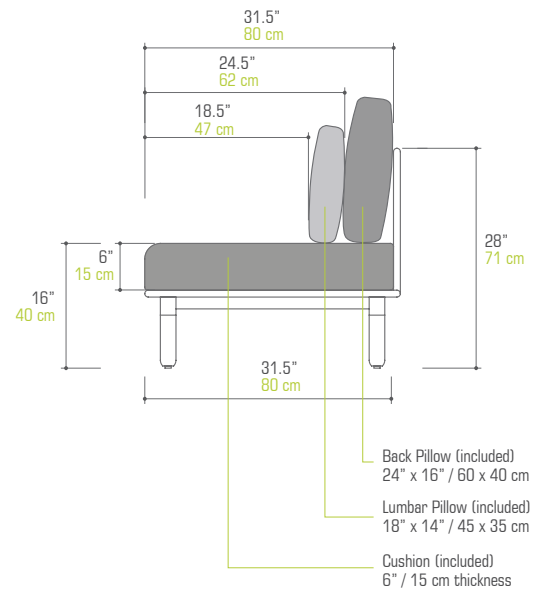

**COM** 3.5 Ly

**DAI70PC** Protective Cover

DAISY MAE 2-Seater

**DAI73** (Include 2 back pillows & 2 lumbar pillows)

**W** 65" | 165 cm  
**D** 32.5" | 83 cm  
**H** 28" | 71 cm  
**SH** 16" | 40 cm

|        |         |         |
|--------|---------|---------|
| Unit   | 1 / Box |         |
| Volume | 40 ft3  | 1.13 m3 |
| Nett   | 64 lb   | 29 kg   |
| Gross  | 82 lb   | 37 kg   |

**COM** 6.5 Ly

**DAI72PC** Protective Cover

DAISY MAE 3-Seater

**DAI75** (Include 3 back pillows & 3 lumbar pillows)

**W** 97" | 247 cm  
**D** 32.5" | 83 cm  
**H** 28" | 71 cm  
**SH** 16" | 40 cm

|        |         |         |
|--------|---------|---------|
| Unit   | 1 / Box |         |
| Volume | 59 ft3  | 1.67 m3 |
| Nett   | 90 lb   | 41 kg   |
| Gross  | 110 lb  | 50 kg   |

**COM** 9.5 Ly

**DAI74PC** Protective Cover

DAISY MAE Sectional

**DA158** (Include 1 back pillow & 1 lumbar pillow)

|                |  |       |        |                      |                     |
|----------------|--|-------|--------|----------------------|---------------------|
| <b>W</b> 32"   |  | 82 cm | Unit   | 1 / Box              |                     |
| <b>D</b> 32.5" |  | 83 cm | Volume | 20.5 ft <sup>3</sup> | 0.58 m <sup>3</sup> |
| <b>H</b> 28"   |  | 71 cm | Nett   | 31 lb                | 14 kg               |
| <b>SH</b> 16"  |  | 40 cm | Gross  | 49 lb                | 22 kg               |