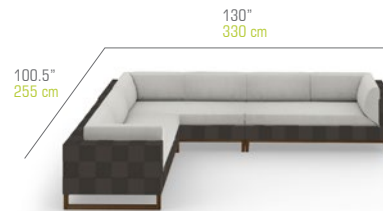

EKKCO-6 EKKKA Configuration 6

EKKPC-6 Protective cover
(2X) MG2805 + MG2804