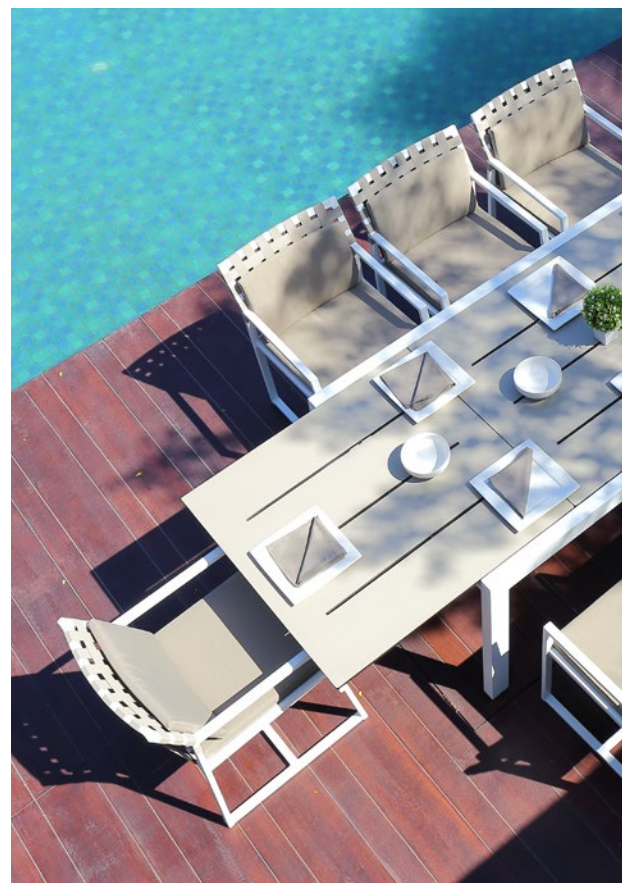

W 21.5"	54 cm	Unit	1 / Box	
D 26"	66 cm	Volume	12 ft3	0.35 m3
H 32.5"	83 cm	Nett	11 lb	5 kg
SH 18.5"	46 cm	Gross	20 lb	9 kg
AH 25"	64 cm			

MG2864W Weighted

W 21.5"	54 cm	Unit	1 / Box	
D 26"	66 cm	Volume	12 ft3	0.35 m3
H 32.5"	83 cm	Nett	22 lb	10 kg
SH 18.5"	46 cm	Gross	31 lb	14 kg
AH 25"	64 cm			

MG2864PC Protective Cover

W 21.5"	54 cm	Unit	1 / Box	
D 26"	66 cm	Volume	13 ft3	0.37 m3
H 32.5"	83 cm	Nett	11 lb	5 kg
SH 18.5"	46 cm	Gross	20 lb	9 kg

MG2915W Weighted

W 21.5"	54 cm	Unit	1 / Box	
D 26"	66 cm	Volume	13 ft3	0.37 m3
H 32.5"	83 cm	Nett	20 lb	9 kg
SH 18.5"	46 cm	Gross	29 lb	13 kg

MG2915PC Protective Cover

W 25"	63 cm	Unit	4 / Box	
D 25.5"	65 cm	Volume	5 ft3	0.14 m3
H 32.5"	83 cm	Nett	11 lb	5 kg
SH 18.5"	47 cm	Gross	15 lb	7 kg
AH 25.5"	65 cm			

CU96 Seat / Back Cushion Set

MG2847PC Protective Cover for 4 chairs

W 18.5"	47 cm	Unit	1 / Box	
D 23.5"	60 cm	Volume	12 ft3	0.34 m3
H 39"	100 cm	Nett	13 lb	6 kg
SH 25"	63 cm	Gross	24 lb	11 kg

MG2916W Weighted

W 18.5"	47 cm	Unit	1 / Box	
D 23.5"	60 cm	Volume	12 ft3	0.34 m3
H 39"	100 cm	Nett	20 lb	9 kg
SH 25"	63 cm	Gross	31 lb	14 kg

MZ163PC Protective Cover

W 18.5"	47 cm	Unit	1 / Box	
D 23.5"	60 cm	Volume	13 ft3	0.37 m3
H 43"	110 cm	Nett	13 lb	6 kg
SH 30"	76 cm	Gross	26 lb	12 kg

MG2917W Weighted

W 18.5"	47 cm	Unit	1 / Box	
D 23.5"	60 cm	Volume	13 ft3	0.37 m3
H 43"	110 cm	Nett	24 lb	11 kg
SH 30"	76 cm	Gross	37 lb	17 kg

MZ113PC Protective Cover

Collection : EKKA CHAIRS

Designers : Vincent Cantaert & Barbara Widiningtias

FRAME

Premium Powder Coated Aluminum - Ultra Durable
Standard Powder Coated Aluminum - Sand

WEBBING

Keops

SLING

Batyline Category K

CUSHION (SEAT / BACK)

Olefin

See back for information & color swatches