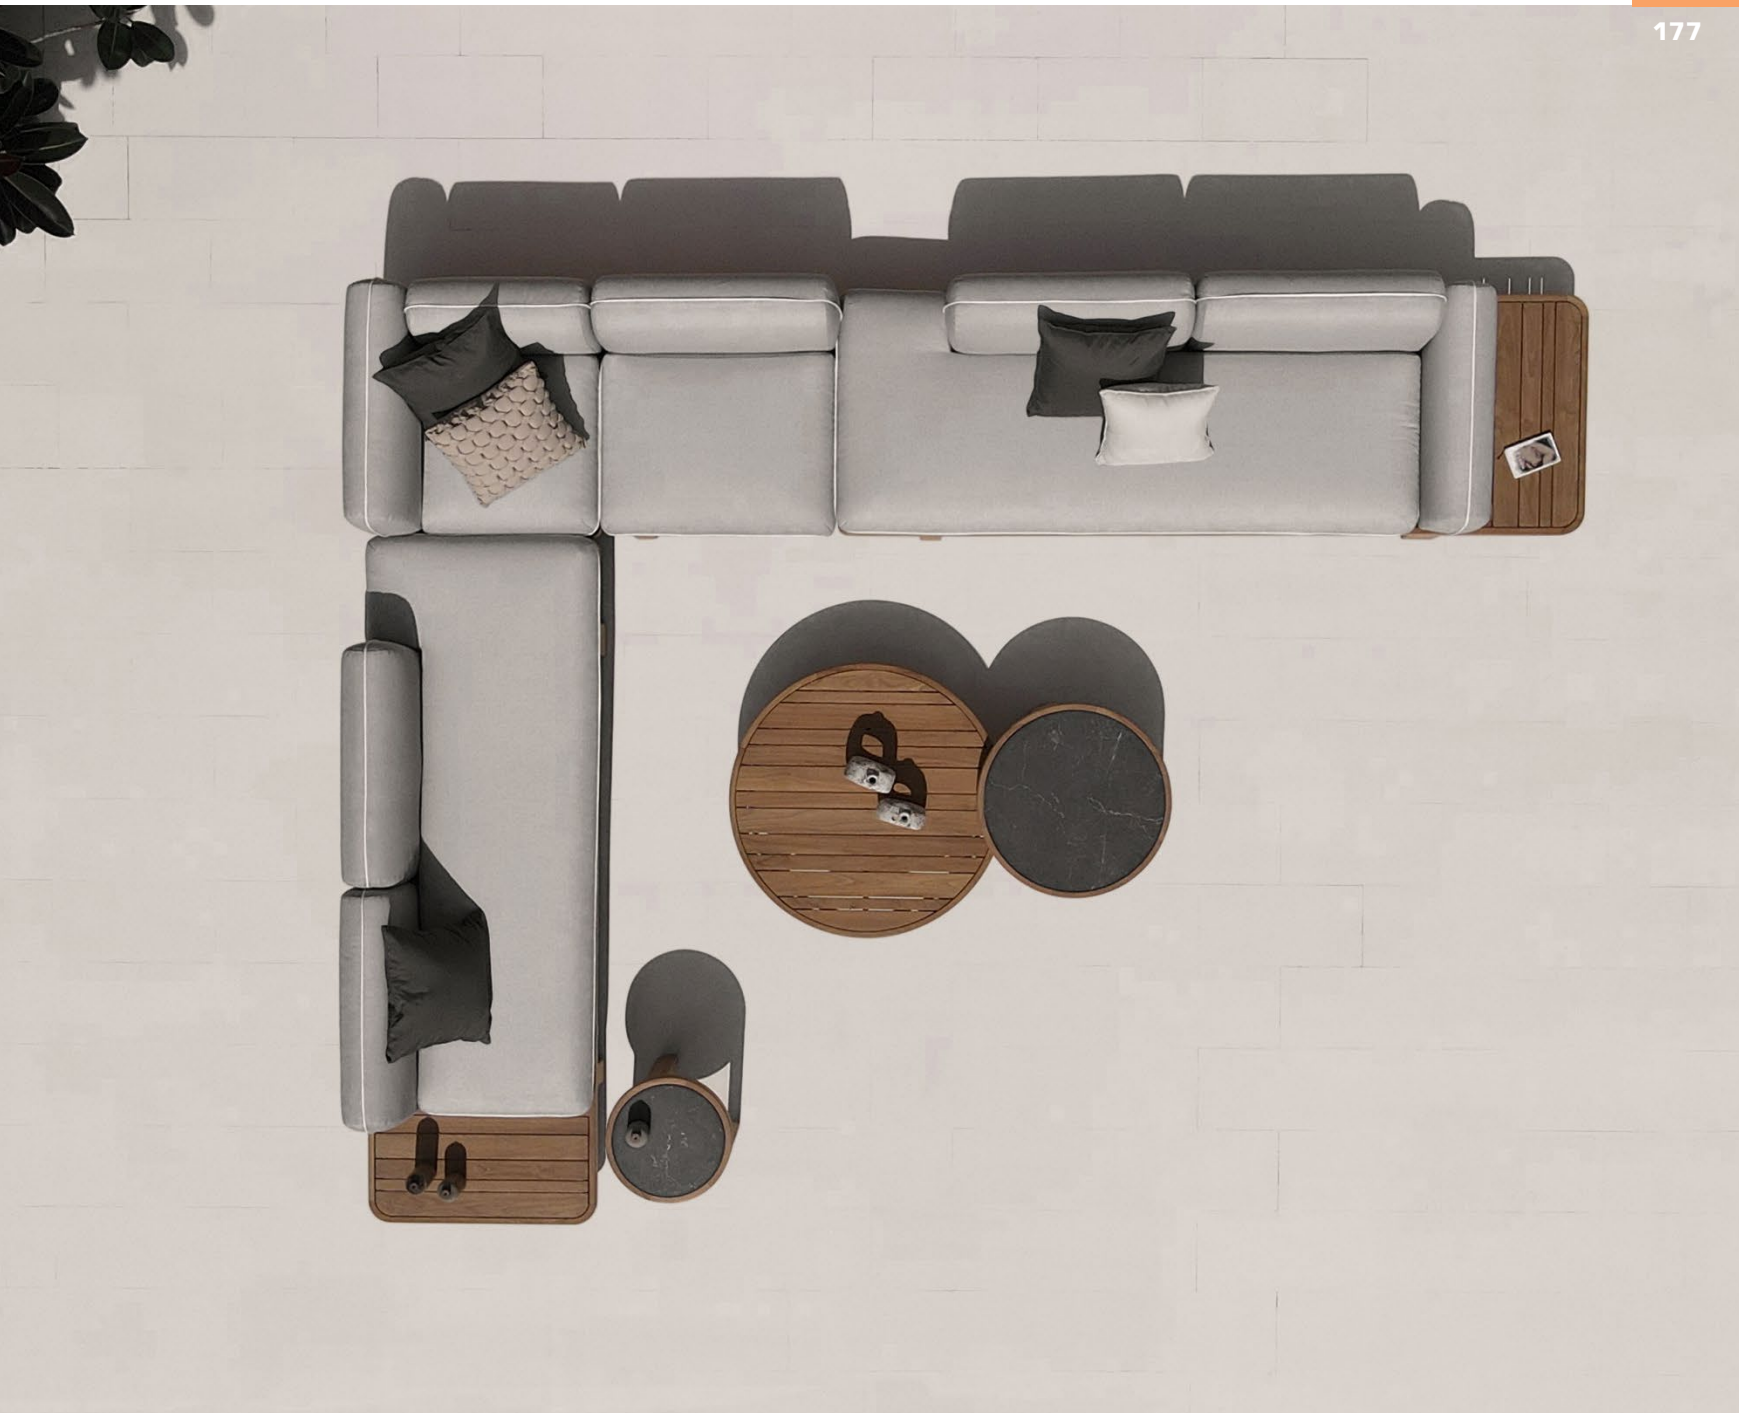

HAC10

Ø 18" | 45 cm
H 20" | 50 cm

Unit	1 / Box	
Volume	3.5 ft3	0.10 m3
Nett	15 lb	7 kg
Gross	22 lb	10 kg

HAC10PC Protective Cover

HACIENDA Side Table (HPL Top)

HAC13

Ø 18" | 45 cm
H 20" | 50 cm

Unit	1 / Box	
Volume	4 ft3	0.11 m3
Nett	18 lb	8 kg
Gross	24 lb	11 kg

HAC10PC Protective Cover

Collection : HACIENDA
 Designers : MAMAGREEN Design Lab

FRAME

Premium Teak | Smooth (F24)

TABLE TOP & SIDE TRAY

Premium Teak | Smooth (T24)
 HPL (High Pressure Laminate)

CUSHION

Sunbrella Category E / G / H
 Piping Accent : Sunbrella / Stamskin