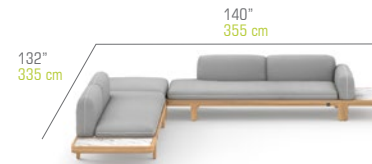

HACO-3B HACIENDA Configuration 3B (Teak)
HAC05 + HAC03 + HAC06

HACO-13B HACIENDA Configuration 13B (HPL)

HAC21 + HAC03 + HAC22

HACPC-3B Protective cover