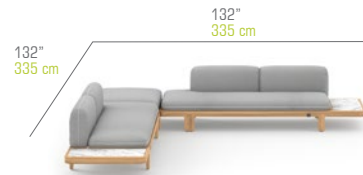

HACO-1B HACIENDA Configuration 1B (Teak)
HAC05 + HAC03 + HAC04

HACO-11B HACIENDA Configuration 11B (HPL)

HAC21 + HAC03 + HAC20

HACPC-1B Protective cover