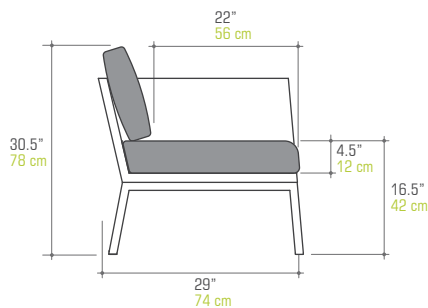

JAYDU Lounge 1-Seater

MG15568*

W 25"	64 cm	Unit	1 / Box	
D 30.5"	77 cm	Volume	13.5 ft ³	0.38 m ³
H 30.5"	78 cm	Nett	22 lb	10 kg
SH 17"	43 cm	Gross	29 lb	13 kg
AH 26"	66 cm			

COM 3.0 Ly

MG8940 Protective Cover

JAYDU Lounge 2-Seater

MG15569*

W 55"	140 cm	Unit	1 / Box	
D 30.5"	77 cm	Volume	29 ft ³	0.82 m ³
H 30.5"	78 cm	Nett	33 lb	15 kg
SH 17"	43 cm	Gross	51 lb	23 kg
AH 26"	66 cm			

COM 6.0 Ly

MG8941 Protective Cover

JAYDU Lounge 3-Seater

MG1313*

W 78.5"	200 cm	Unit	1 / Box	
D 30.5"	77 cm	Volume	41 ft ³	1.16 m ³
H 30.5"	78 cm	Nett	49 lb	22 kg
SH 17"	43 cm	Gross	66 lb	30 kg
AH 26"	66 cm			

COM 9.0 Ly

MG8942 Protective Cover

JAYDU End Table (HPL)

MG15690

L 23.5"	60 cm	Unit	1 / Box	
W 23.5"	60 cm	Volume	8 ft ³	0.22 m ³
H 19"	48 cm	Nett	20 lb	9 kg
		Gross	26 lb	12 kg

MG15689PC Protective Cover

JAYDU Coffee Table (HPL)

MG15688

L 47"	120 cm	Unit	1 / Box	
W 23.5"	60 cm	Volume	13 ft ³	0.36 m ³
H 15.5"	40 cm	Nett	37 lb	17 kg
		Gross	44 lb	20 kg