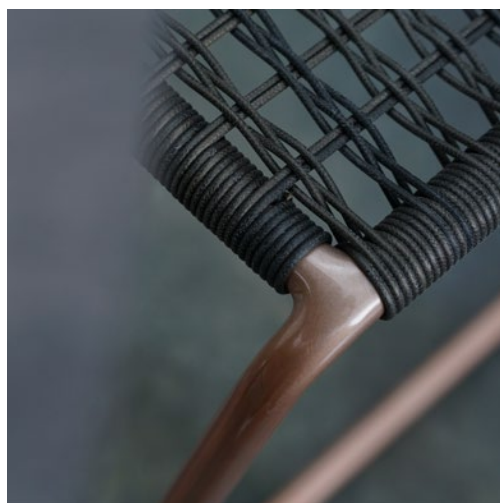

MANDA

MANDA Chair Woven
MG2718

W 23"	59 cm	Unit	4 / Box
D 27"	69 cm	Volume	4 ft ³ 0.12 m ³
H 31.5"	80 cm	Nett	9 lb 4 kg
SH 17.5"	44 cm	Gross	13 lb 6 kg
AH 25.5"	65 cm		

MG2718PC Protective Cover
for 4 chairs

CU66 Padded Cushion

PADDED CUSHION

Olefin

MANDA Bar Side Chair
MG2747

W 19"	48 cm	Unit	1 / Box
D 25"	64 cm	Volume	14 ft ³ 0.40 m ³
H 42.5"	108 cm	Nett	13 lb 6 kg
SH 29"	74 cm	Gross	22 lb 10 kg

MG2746PC Protective Cover

MANDA Bar Armchair
MG2749

W 23"	58 cm	Unit	1 / Box
D 25"	64 cm	Volume	16.5 ft ³ 0.47 m ³
H 42.5"	108 cm	Nett	15 lb 7 kg
SH 29"	74 cm	Gross	24 lb 11 kg
AH 38"	96 cm		

MG2745PC Protective Cover

Collection : MANDA

Designers : Vincent Cantaert & Barbara Widiningtias

FRAME

Powder Coated Aluminum

WEAVING

Synthetic Wicker Round

See back for information & color swatches