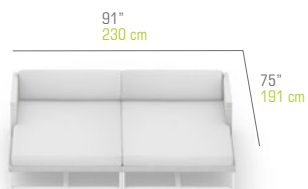

SUGGESTED CONFIGURATIONS

MONCO-1 MONO Configuration 1

MONPC-1 Protective Cover
MG5239R + MG5239L