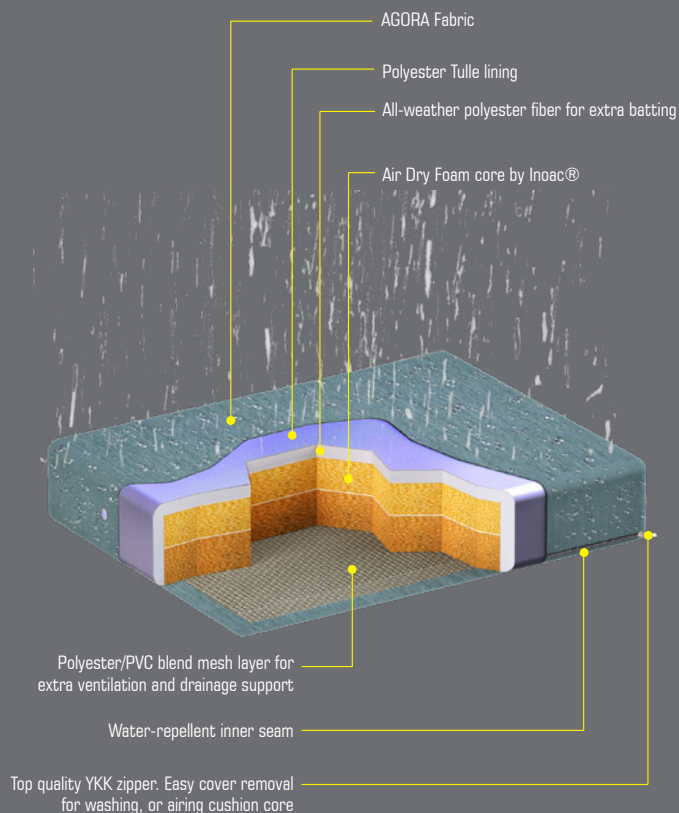

We introduce the Agora cushion category in the Bondi and Ube ranges.

C94
ACQUA
300 gr/m2

C95
COCO
300 gr/m2

C96
GRAFITO
300 gr/m2

C97
CORAL DUST
300 gr/m2

BATYLINE ELIOS NEW

Designed and manufactured in France
by Serge Ferrari