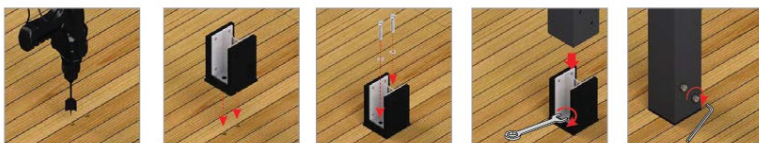

FLOOR MOUNTING (DECKING)