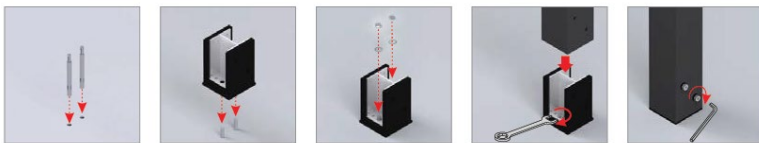

FLOOR MOUNTING (CONCRETE / STONE)