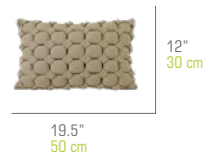

Bee Pillow
MG8413