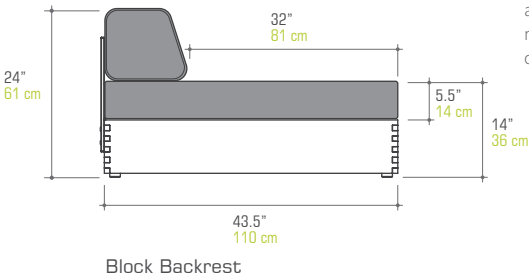

Deep Module

Tip: enjoy your lounge furniture instantly after a rain-shower using protective covers, but remember to never cover wet cushions with a rain cover, especially for an extended period of time

Collection : AIKO MODULAR
Designers : Vincent Cantaert

FRAME

Drift-look Teak

TABLE TOP & BACKREST

HPL (High Pressure Laminate)

CUSHION

Sunbrella Category E / E+Piping / F / G / H

See back for information & color swatches