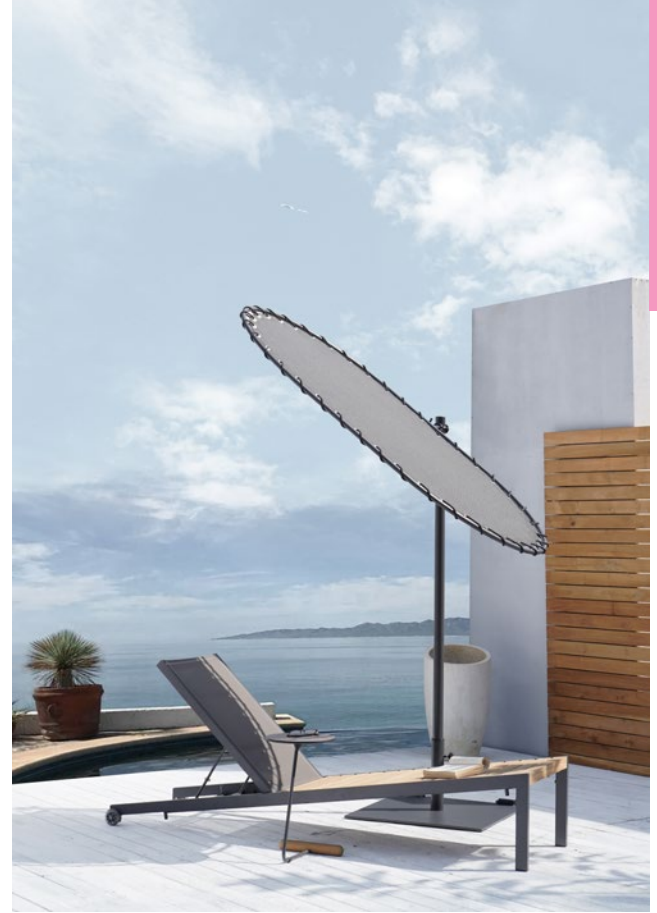

W 71" | 180 cm
D 39.5" | 100 cm
H 81.5" | 207 cm

NOTE : Heavy item, suitable for windy areas
Optional floor-mount