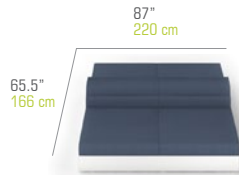

SUGGESTED CONFIGURATIONS

BDSCO-1 BOULEVARD Double Sided Configuration 1

BDSPC-1 Protective cover
(2X) BOU15