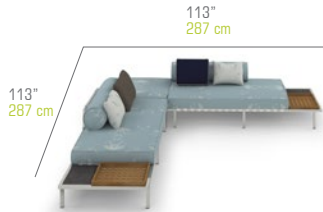

SUGGESTED CONFIGURATIONS

ALBCO-1 ALBATROSS 316 Configuration 1

ALBPC-1 Protective cover
ALB004 + ALB006 + ALB003 *
ALB204 + ALB006 + ALB203 **