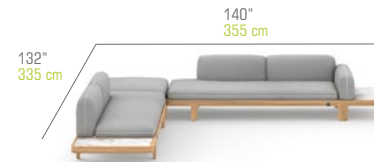

HACC0-3B HACIENDA Configuration 3B (Teak)

HAC05 + HAC03 + HAC06

HACC0-13B HACIENDA Configuration 13B (HPL)

HAC21 + HAC03 + HAC22

HACPC-3B Protective cover