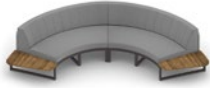

Suitable for tables / firepits up to 40" (100 cm) diameter
 Custom dimensions available on request

BABCO-1 BABBO Configuration 1 (Teak)

BABPC-1 Protective Cover
 BAB01 + BAB02

BABCO-2 BABBO Configuration 2 (Teak)