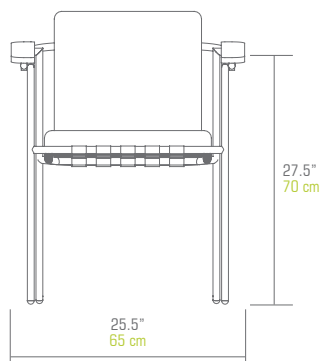

NOTE :

* Mixed Tray
 ** Teak tray

ALBATROSS 316 Dining Chair
(Teak Armrest)

ALB009

W 25.5" | 65 cm
D 22.5" | 57 cm
H 31" | 78 cm
SH 18" | 46 cm
AH 27.5" | 70 cm

Unit	2 / Box	
Volume	5.5 ft ³	0.16 m ³
Nett	13 lb	6 kg
Gross	18 lb	8 kg