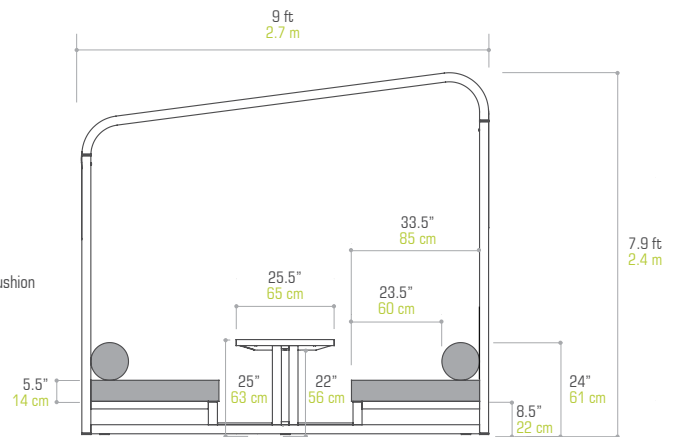

SOMBRERO Lounge Booth
(Aluminum Trellis)

MG8137

- **L** 9 ft | 2.7 m
- **W** 5.5 ft | 1.6 m
- **H** 7.9 ft | 2.4 m

* Includes Sunbrella Shade, Sunbrella Cushion
(Quick Dry Foam Core)