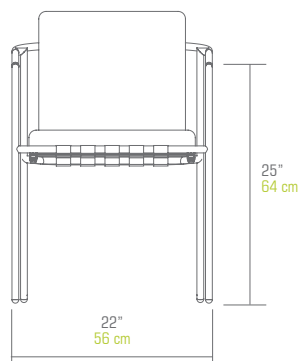

NOTE :

* Mixed Tray
 ** Teak tray

ALBATROSS 316 Dining Chair
(Teak Armrest)

ALB009

W 25.5" | 65 cm
D 22.5" | 57 cm
H 31" | 78 cm
SH 18" | 46 cm
AH 27.5" | 70 cm

Unit	2 / Box	
Volume	5.5 ft ³	0.16 m ³
Nett	13 lb	6 kg
Gross	18 lb	8 kg