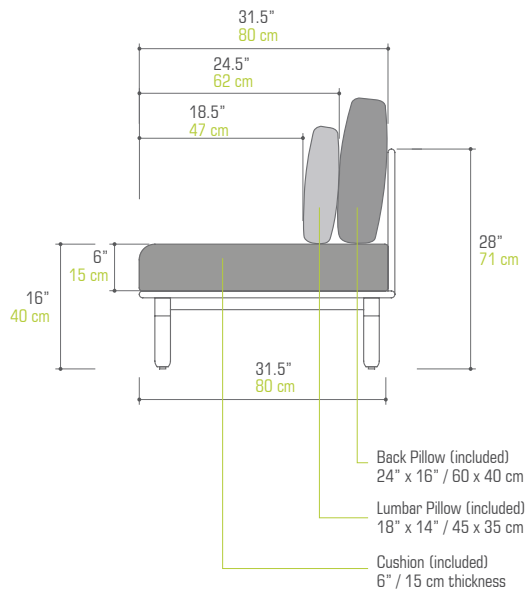

DAISY RAE 1-Seater

DAI170 (Include 1 back pillow & 1 lumbar pillow)

W 32.5" | 83 cm	Unit	1 / Box
D 32.5" | 83 cm	Volume	20.5 ft³ | 0.58 m³
H 28" | 71 cm	Nett	35 lb | 16 kg
SH 16" | 40 cm	Gross	57 lb | 26 kg

COM 3.5 Ly

DAI170PC Protective Cover