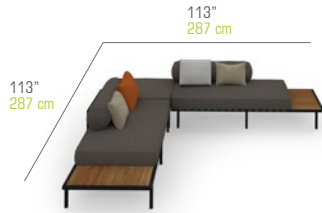

SUGGESTED CONFIGURATIONS

ALBCO-1 ALBATROSS Configuration 1