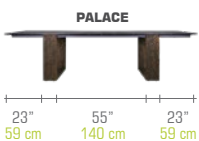

Assembly Options

* Dining Table simulation using BOND Dining Chair | AIKO Bench 86.5" / 220 cm