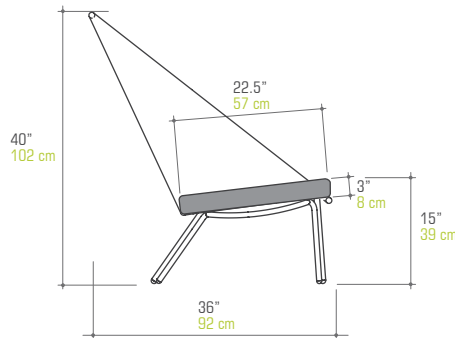

ZUP03.L Leisuretex

ZUP03.B Batyline Lounge

ZUP03.S Stamskin

W 22"	56 cm	Unit	1 / Box	
D 25"	64 cm	Volume	12 ft³	0.33 m³
H 30.5"	78 cm	Nett	11 lb	5 kg
SH 18"	46 cm	Gross	18 lb	8 kg
AH 27"	68 cm			

ZUP03PC Protective Cover

ZUP03.SL

W 22"	56 cm	Unit	1 / Box	
D 25"	64 cm	Volume	12 ft³	0.33 m³
H 30.5"	78 cm	Nett	11 lb	5 kg
SH 18"	46 cm	Gross	18 lb	8 kg
AH 27"	68 cm			

ZUP03PC Protective Cover

ZUP07

W 35"	88 cm	Unit	1 / Box	
D 36"	92 cm	Volume	33 ft³	0.94 m³
H 40"	102 cm	Nett	21 lb	10 kg
SH 15"	39 cm	Gross	50 lb	23 kg

COM 1.5 Ly

ZUP07PC Protective Cover

ZUP10

L 24"	60 cm	Unit	2 Boxes	
W 24"	60 cm	Volume	6 ft³	0.18 m³
H 28.5"	73 cm	Nett	33 lb	15 kg
CH 28"	71 cm	Gross	38 lb	17 kg

Protective Cover

ZUP10PC Top table only

ZUPPC-5 Table + 2 Chairs

NOTE :

Also available with Powder Coated
Galvanized Steel frame

ZUP04

L 30"	76 cm	Unit	2 Boxes	
W 30"	76 cm	Volume	9 ft³	0.26 m³
H 28.5"	73 cm	Nett	40 lb	18 kg
CH 28"	71 cm	Gross	51 lb	23 kg

Protective Cover

ZUP04PC Top table only

ZUPPC-6 Table + 2 Chairs

NOTE :

Also available with Powder Coated
Galvanized Steel frame