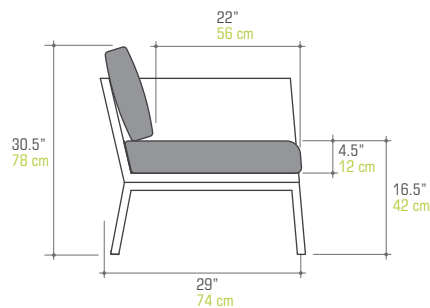

MG15568*

W 25"	64 cm	Unit	1 / Box	
D 30.5"	77 cm	Volume	13.5 ft³	0.38 m³
H 30.5"	78 cm	Nett	22 lb	10 kg
SH 17"	43 cm	Gross	29 lb	13 kg
AH 26"	66 cm			

COM 3.0 Ly

MG8940 Protective Cover

MG15569*

W 55"	140 cm	Unit	1 / Box	
D 30.5"	77 cm	Volume	29 ft³	0.82 m³
H 30.5"	78 cm	Nett	33 lb	15 kg
SH 17"	43 cm	Gross	51 lb	23 kg
AH 26"	66 cm			

COM 6.0 Ly

MG8941 Protective Cover

MG1313*

W 78.5"	200 cm	Unit	1 / Box	
D 30.5"	77 cm	Volume	41 ft³	1.16 m³
H 30.5"	78 cm	Nett	49 lb	22 kg
SH 17"	43 cm	Gross	66 lb	30 kg
AH 26"	66 cm			

COM 9.0 Ly

MG8942 Protective Cover

MG15568*

W 25"	64 cm	Unit	1 / Box	
D 30.5"	77 cm	Volume	13.5 ft³	0.38 m³
H 30.5"	78 cm	Nett	22 lb	10 kg
SH 17"	43 cm	Gross	29 lb	13 kg
AH 26"	66 cm			

COM 3.0 Ly

MG8940 Protective Cover

MG15569*

W 55"	140 cm	Unit	1 / Box	
D 30.5"	77 cm	Volume	29 ft³	0.82 m³
H 30.5"	78 cm	Nett	33 lb	15 kg
SH 17"	43 cm	Gross	51 lb	23 kg
AH 26"	66 cm			

COM 6.0 Ly

MG8941 Protective Cover

MG1313*

W 78.5"	200 cm	Unit	1 / Box	
D 30.5"	77 cm	Volume	41 ft³	1.16 m³
H 30.5"	78 cm	Nett	49 lb	22 kg
SH 17"	43 cm	Gross	66 lb	30 kg
AH 26"	66 cm			

COM 9.0 Ly

MG8942 Protective Cover

MG15690

L 23.5"	60 cm	Unit	1 / Box	
W 23.5"	60 cm	Volume	8 ft³	0.22 m³
H 19"	48 cm	Nett	20 lb	9 kg
		Gross	26 lb	12 kg

MG15689PC Protective Cover

MG15688

L 47"	120 cm	Unit	1 / Box	
W 23.5"	60 cm	Volume	13 ft³	0.36 m³
H 15.5"	40 cm	Nett	37 lb	17 kg
		Gross	44 lb	20 kg

MG15687PC Protective Cover

MG15689

L 23.5"	60 cm	Unit	1 / Box	
W 23.5"	60 cm	Volume	7.5 ft³	0.21 m³
H 19"	48 cm	Nett	15 lb	7 kg
		Gross	22 lb	10 kg

MG15689PC Protective Cover

MG15687

L 47"	120 cm	Unit	1 / Box	
W 23.5"	60 cm	Volume	12 ft³	0.35 m³
H 15.5"	40 cm	Nett	33 lb	15 kg
		Gross	37 lb	17 kg

MG15687PC Protective Cover

Collection : JAYDU

Designers : Vincent Cantaert & Barbara Widiningtias

FRAME

Premium Powder Coated Aluminum - Ultra Durable
Standard Powder Coated Aluminum - Sand

UPHOLSTERY

Twitchell Textilene - Royal Black (S25)
Starnskin

CUSHION

Sunbrella Category E / E+Piping / F / G / H

TABLE TOP

HPL (High Pressure Laminate)
Recycled Teak | Smooth (T30)

See back for information & color swatches