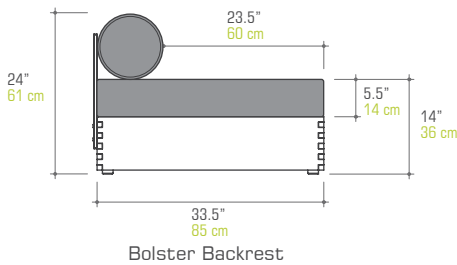

Comfort Module

For the Aiko collection, we offer a memory outdoor foam core covered in a water-resistant barrier, therefore some water can remain trapped between the cover and the inner liner. Drying and airing separately, extends the longevity of the cushions. Storing the cushions vertically with the mesh at the bottom side, will improve air circulation.

The purpose of the ventilation holes at the side of the cushions, is to avoid trapping air or “ballooning”.