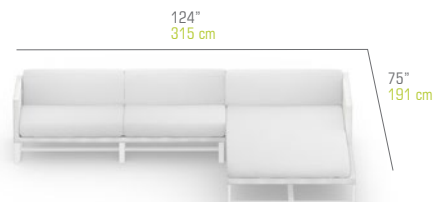

MONCO-7 MONO Configuration 7

MONPC-7 Protective Cover
MG5239L + MG5237R