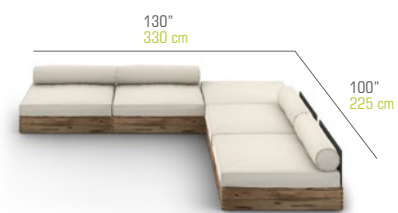

AIKO-6 AIKO Configuration 6

AIKPC-6 | AIKPC-6A Protective cover
(2X) AIK02 + (2X) AIK01 + AIK04
(optional) with arm : AIK01.L + AIK01 + AIK04 + AIK02 + AIK02.R