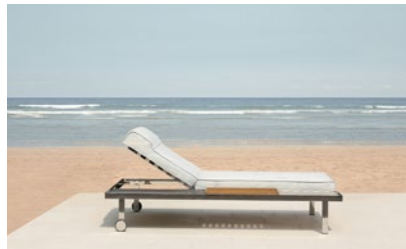

ALBATROSS 316 Multiposition Sunbed With Side Tray

ALB007

L	79" | 200 cm	Unit	1 / Box
W	43" | 109 cm	Volume	30 ft³ | 0.86 m³
H	18" | 45 cm	Nett	77 lb | 35 kg
SH	16" | 40 cm	Gross	115 lb | 52 kg
COM	4.0 Ly		

ALB007PC Protective Cover

Note :

- Push button gas spring adjustable backrest
- Small wheels

SIDE TRAY