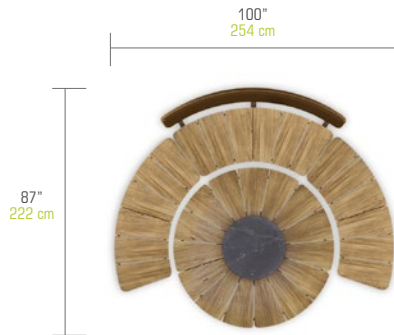

BGNCO-9 BEGONIA Configuration 9

BGNPC-9 Protective Cover
(2X) BGN04 + BGN02 + BGN06