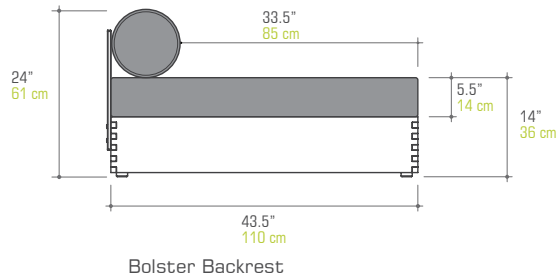

Deep Module

Tip: enjoy your lounge furniture instantly after a rain-shower using protective covers, but remember to never cover wet cushions with a rain cover, especially for an extended period of time

Collection : AIKO MODULAR
Designers : Vincent Cantaert

FRAME

Drift-look Teak

TABLE TOP & BACKREST

HPL (High Pressure Laminate)

CUSHION

Sunbrella Category E / E+Piping / F / G / H

See back for information & color swatches