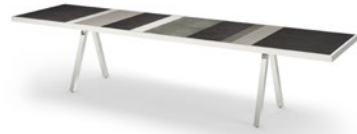

ALBATROSS 316 Table Rectangular 140" / 355 cm