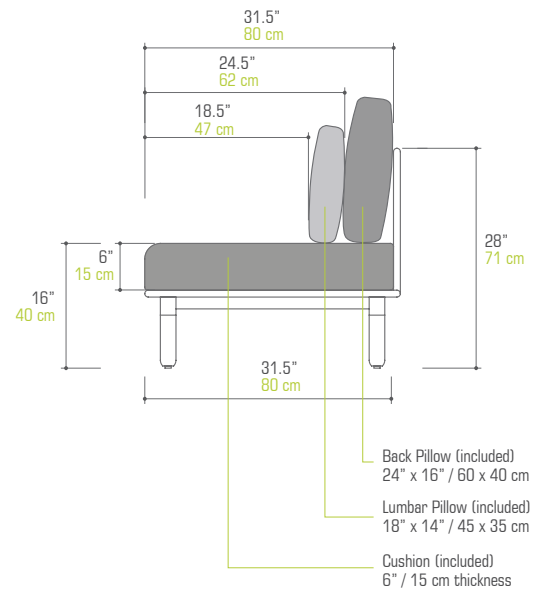

DAISY MAE 1-Seater

DAI71 (Include 1 back pillow & 1 lumbar pillow)

W 32.5" | 83 cm
D 32.5" | 83 cm
H 28" | 71 cm
SH 16" | 40 cm

Unit	1 / Box	
Volume	20.5 ft³	0.58 m³
Nett	35 lb	16 kg
Gross	57 lb	26 kg

COM 3.5 Ly

DAI70PC Protective Cover

DAISY MAE 2-Seater

DAI73 (Include 2 back pillows & 2 lumbar pillows)

W 65" | 165 cm
D 32.5" | 83 cm
H 28" | 71 cm
SH 16" | 40 cm

Unit	1 / Box	
Volume	40 ft³	1.13 m³
Nett	64 lb	29 kg
Gross	82 lb	37 kg

COM 6.5 Ly

DAI72PC Protective Cover

DAISY MAE 3-Seater

DAI75 (Include 3 back pillows & 3 lumbar pillows)

W 97" | 247 cm
D 32.5" | 83 cm
H 28" | 71 cm
SH 16" | 40 cm

Unit	1 / Box	
Volume	59 ft³	1.67 m³
Nett	90 lb	41 kg
Gross	110 lb	50 kg

COM 9.5 Ly

DAI74PC Protective Cover