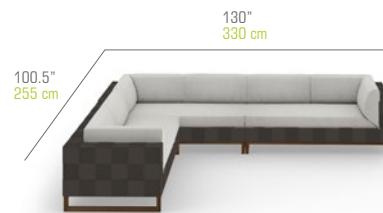

EKKCO-6 EKKKA Configuration 6

EKKPC-6 Protective cover
(2X) MG2805 + MG2804