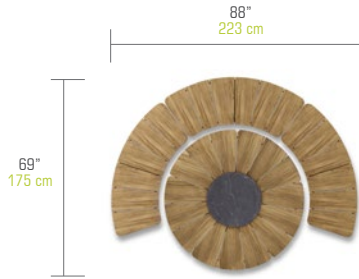

SUGGESTED CONFIGURATIONS

Regular Configurations

With **BEGONIA Dining Table Ø 50" / 127 cm (Teak)**

BGNCO-1 BEGONIA Configuration 1

BGNPC-1 Protective Cover
(3X) BGN03 + BGN05