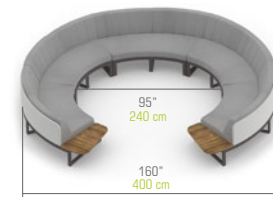

BABCO-15 BABBO BIGGER Configuration 3 (Teak)

BABPC-9 Protective Cover

BABCO-16 BABBO BIGGER Configuration 4 (HPL)

BABPC-7 Protective Cover

BABCO-17 BABBO BIGGER Configuration 5 (HPL)

BABPC-8 Protective Cover

BABCO-18 BABBO BIGGER Configuration 6 (HPL)

BABPC-9 Protective Cover