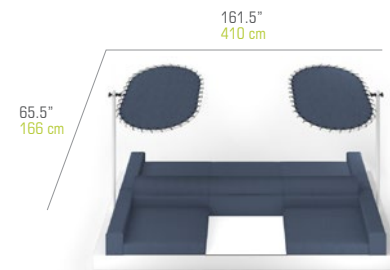

BDSCO-13 BOULEVARD Double Sided Configuration 13

BDSPC-13 Protective cover
(2X) BOU18 + BOU17