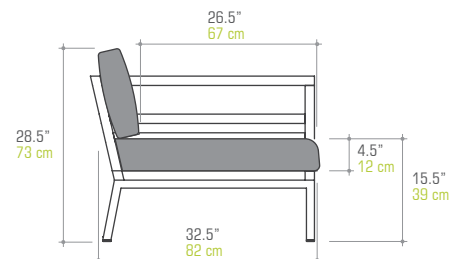

Collection : ZUDU

Designers : Vincent Cantaert & Barbara Widiningtias

FRAME

Premium Powder Coated Aluminum - Ultra Durable
Standard Powder Coated Aluminum - Sand

CUSHION

Sunbrella Category E / E+Piping / G / H

TABLE TOP

Recycled Teak | Smooth (T30)

See back for information & color swatches