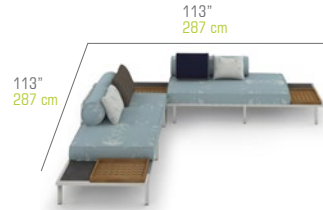

ALBCO-2 ALBATROSS 316 Configuration 2

ALBPC-2 Protective cover
ALB004 + ALB005 + ALB003 *
ALB204 + ALB205 + ALB203 **