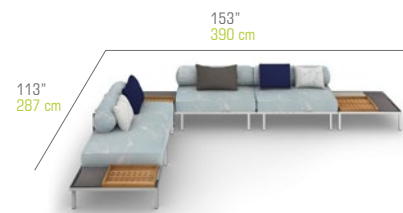

ALBCO-9 ALBATROSS 316 Configuration 9

ALBPC-9 Protective cover
ALB004 + (2X) ALB005 + (2X) ALB001 *
ALB204 + (2X) ALB205 + (2X) ALB001 **