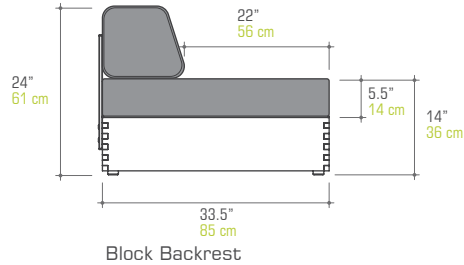

Comfort Module

For the Aiko collection, we offer a memory outdoor foam core covered in a water-resistant barrier, therefore some water can remain trapped between the cover and the inner liner. Drying and airing separately, extends the longevity of the cushions. Storing the cushions vertically with the mesh at the bottom side, will improve air circulation.

The purpose of the ventilation holes at the side of the cushions, is to avoid trapping air or “ballooning”.