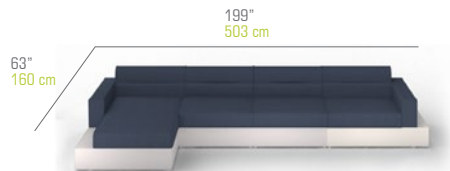

BOUCO-6 BOULEVARD Configuration 6

BOUPC-6 Protective cover
BOU08 + (2X) BOU04 + BOU13