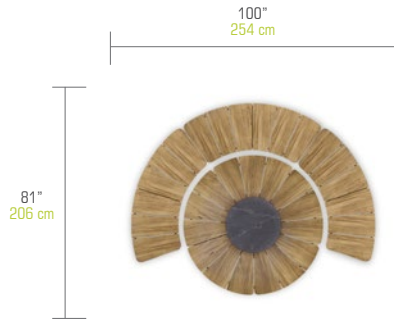

BGNCO-5 BEGONIA Configuration 5

BGNPC-5 Protective Cover
(3X) BGN01 + BGN05

BGNCO-6 BEGONIA Configuration 6

BGNPC-6 Protective Cover
(4X) BGN01 + BGN05

SUGGESTED CONFIGURATIONS

Big Configurations

With **BEGONIA Dining Table Ø 62" / 158 cm (Teak)****BGNCO-7** BEGONIA Configuration 7