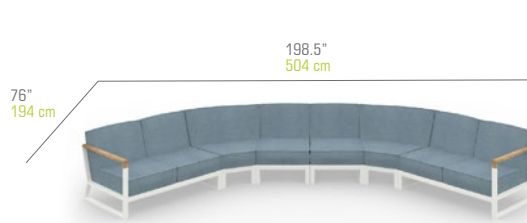

BBECO-11 BONDI BEAU Configuration 11

BBEPC-11 Protective Cover
BND017 + (2X) BND015 + (2X) BND019 + BND016

BONDI BEAU 4-Seater
BND023

W 101.5"	258 cm	Unit	1 / Box	
D 35.5"	90 cm	Volume	54 ft ³	1.52 m ³
H 29.5"	75 cm	Nett	84 lb	38 kg
SH 16"	40 cm	Gross	130 lb	59 kg
AH 23.5"	60 cm			