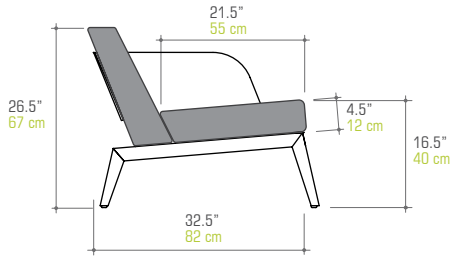

MG2900

W 29.5" | 75 cm	Unit	1 / Box	
D 34.5" | 87 cm	Volume	16 ft3	0.45 m3
H 26.5" | 67 cm	Nett	44 lb	20 kg
SH 15.5" | 40 cm	Gross	57 lb	26 kg
AH 23" | 58 cm			

COM 2.5 Ly

MG8763 Protective Cover

MG2901

W 55" | 140 cm	Unit	1 / Box	
D 34.5" | 87 cm	Volume	29 ft3	0.81 m3
H 26.5" | 67 cm	Nett	77 lb	35 kg
SH 15.5" | 40 cm	Gross	108 lb	49 kg
AH 23" | 58 cm			

COM 4.5 Ly

MG8764 Protective Cover

MG2903

L 46" | 117 cm	Unit	1 / Box	
W 26" | 66 cm	Volume	14 ft3	0.39 m3
H 16.5" | 42 cm	Nett	22 lb	10 kg
	Gross	29 lb	13 kg

MG2903PC Protective Cover

MG2902

L 31.5" | 80 cm	Unit	1 / Box	
W 18" | 46 cm	Volume	6 ft3	0.17 m3
H 14" | 36 cm	Nett	11 lb	5 kg
	Gross	18 lb	8 kg

MG2902PC Protective Cover

MG2904

L 21.5" | 55 cm	Unit	1 / Box	
W 15" | 38 cm	Volume	5 ft3	0.13 m3
H 19.5" | 50 cm	Nett	9 lb	4 kg
	Gross	13 lb	6 kg

MG2904PC Protective Cover

Collection : KAAT
Designers : Barbara Widiningtias

FRAME

Premium Teak | Smooth (F24)

TABLE TOP / SHELL

Premium Powder Coated Aluminum - Ultra Durable

CUSHION

Sunbrella Category E / E+ Piping / F / G / H
Batyline | Elios (IMO)

See back for information & color swatches