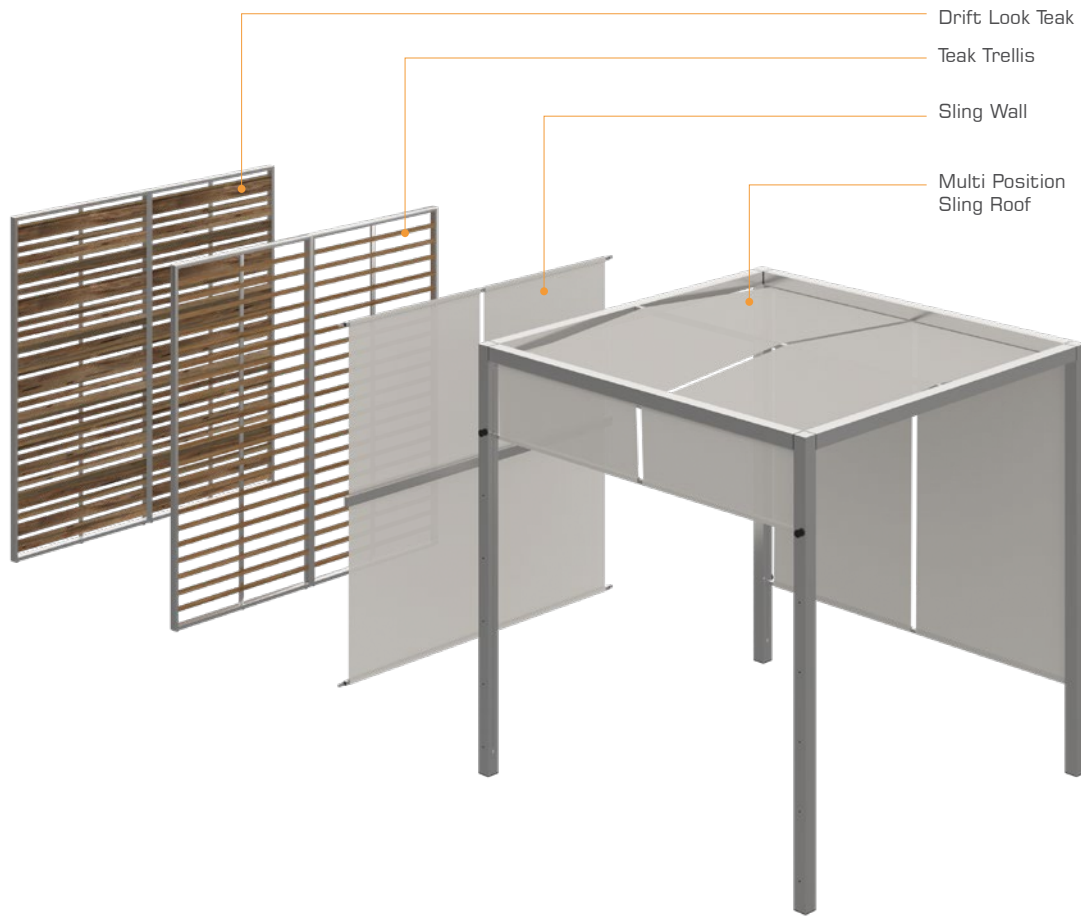

FLOOR MOUNTING (CONCRETE / STONE)

FLOOR MOUNTING (DECKING)

FLOOR MOUNTING (CONCRETE, BELOW SURFACE)

*Available by Request

REGULAR COLOR OPTIONS

FRAME

Stainless Steel 304
Hairline

Premium Powder Coated
Stainless Steel
Ultra Durable

Standard Powder Coated
Stainless Steel
Gloss

BACK

Teak Trellis

SLING SOLAR ROOF

Batyline Category - K

i See back for information & color swatches