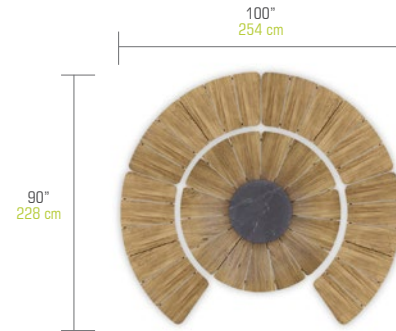

BGNCO-8 BEGONIA Configuration 8

BGNPC-8 Protective Cover
(4X) BGN04 + BGN06