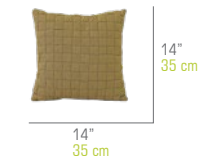

Weave Pillow
MG8225