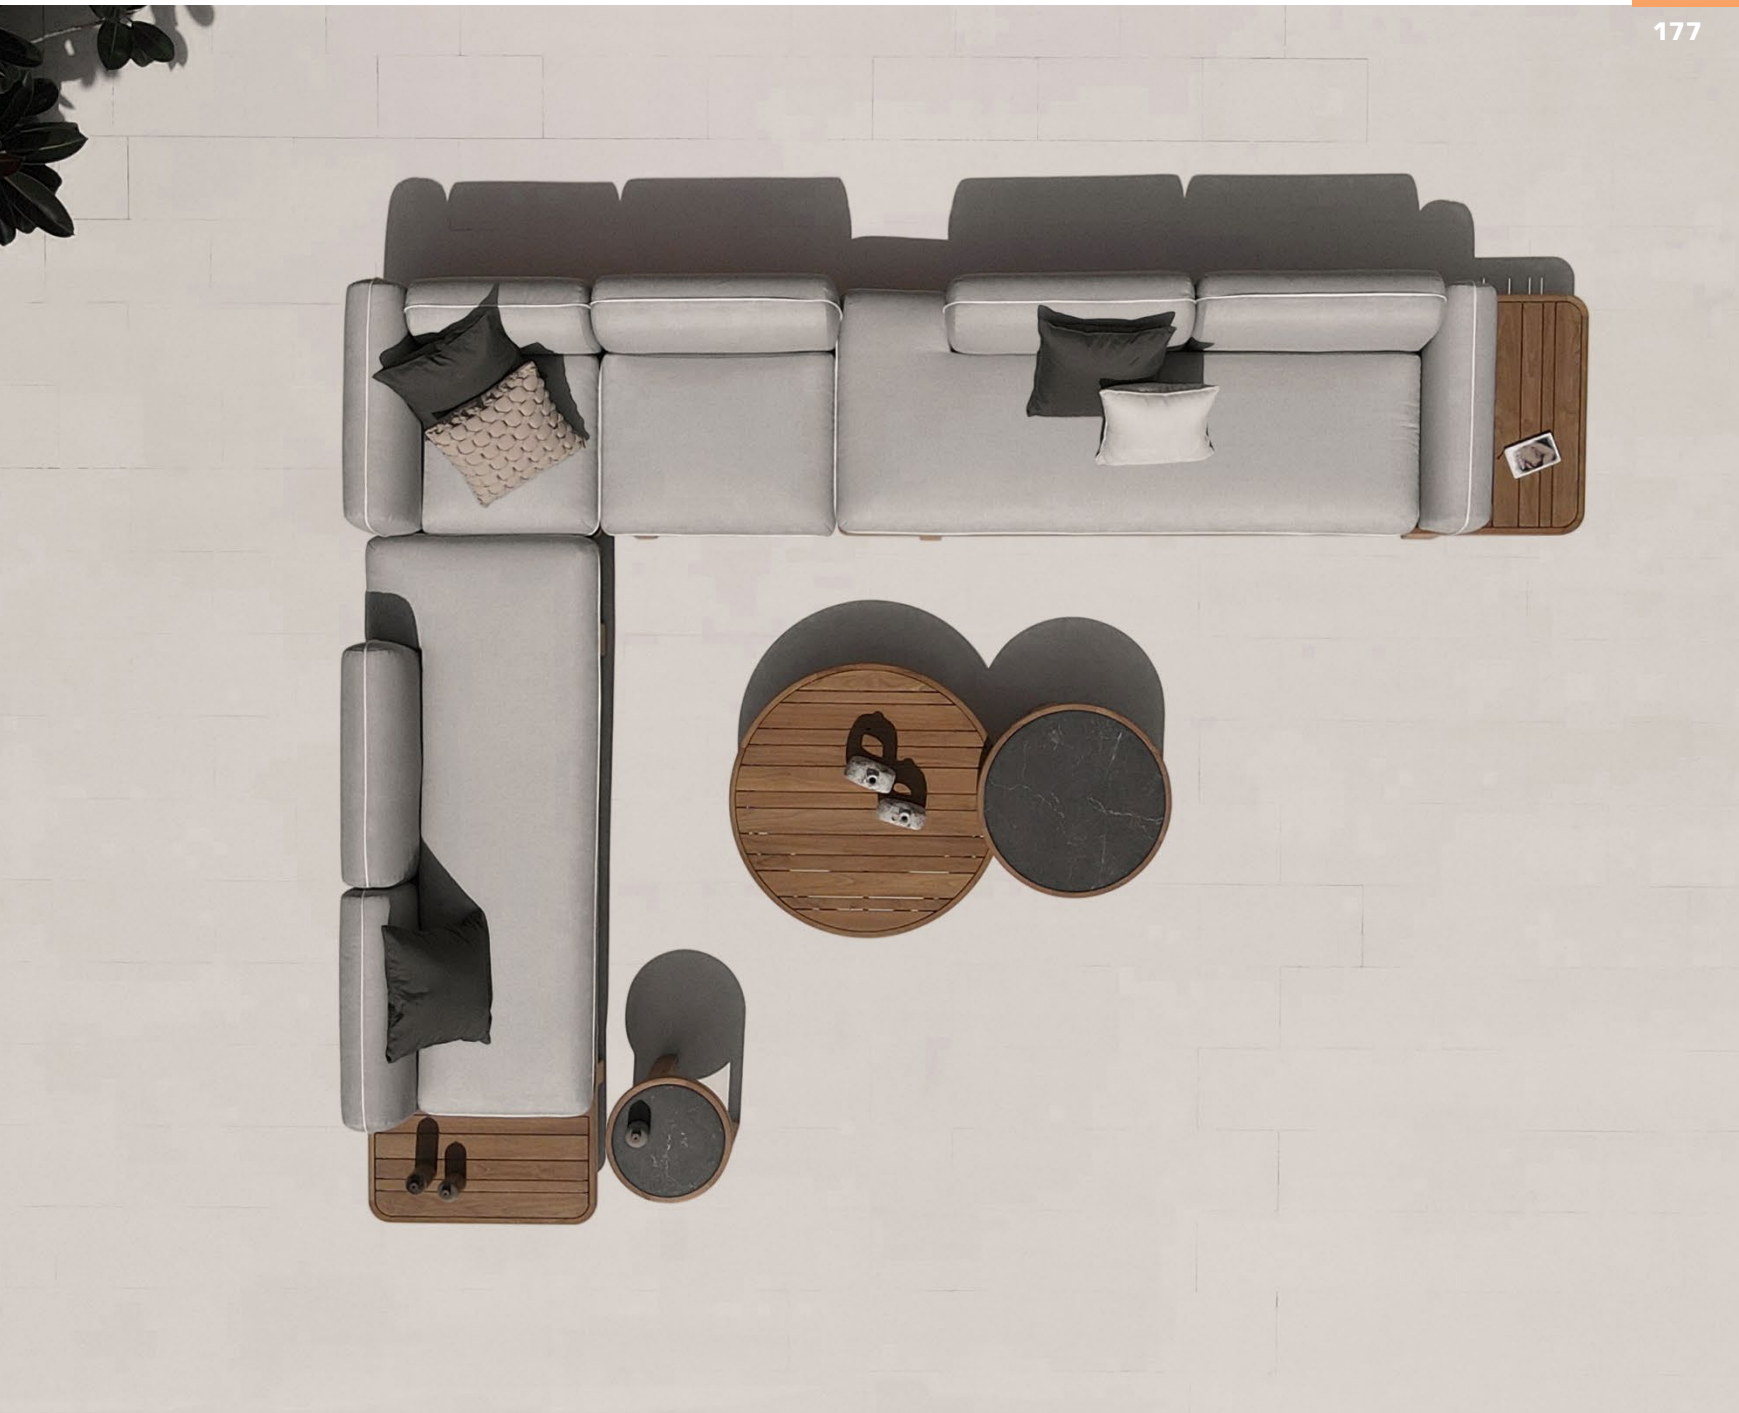

HAC10PC Protective Cover

Collection : HACIENDA
 Designers : MAMAGREEN Design Lab

FRAME

Premium Teak | Smooth (F24)

TABLE TOP & SIDE TRAY

Premium Teak | Smooth (T24)
 HPL (High Pressure Laminate)

CUSHION

Sunbrella Category E / G / H
 Piping Accent : Sunbrella / Stamskin