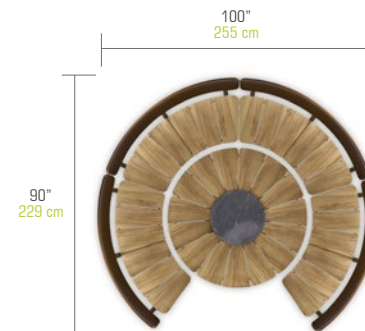

BGNCO-6 BEGONIA Configuration 6

BGNPC-6 Protective Cover
(4X) BGN01 + BGN05