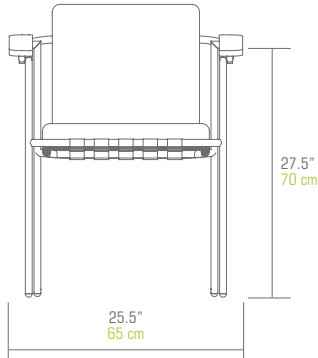

**ALBCO-10** ALBATROSS Configuration 10

ALBPC-10 Protective cover
 ALB103 + (2X) ALB105 + (2X) ALB101 **
 ALB303 + (2X) ALB305 + (2X) ALB101 *

NOTE :
 * Mixed Tray
 ** Teak tray

ALBATROSS Dining Chair
(Teak Armrest)