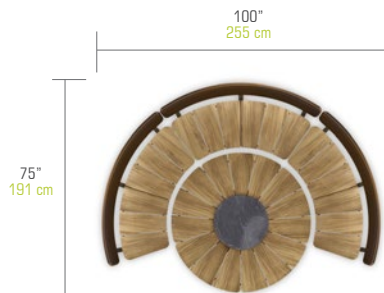

BGNCO-5 BEGONIA Configuration 5

BGNPC-5 Protective Cover
(3X) BGN01 + BGN05