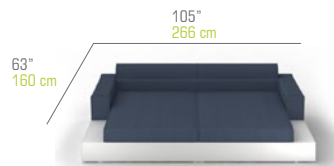

BOUCO-8 BOULEVARD Configuration 8

BOUPC-8 Protective cover
BOU08 + BOU07