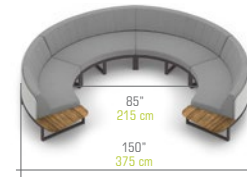

BABCO-9 BABBO BIG Configuration 3 (Teak)

BABPC-6 Protective Cover

BABCO-10 BABBO BIG Configuration 4 (HPL)

BABPC-4 Protective Cover

BABCO-11 BABBO BIG Configuration 5 (HPL)

BABPC-5 Protective Cover

BABCO-12 BABBO BIG Configuration 6 (HPL)

BABPC-6 Protective Cover

Bigger Configurations

Suitable for tables / firepits up to 60" (150 cm) diameter
Custom dimensions available on request