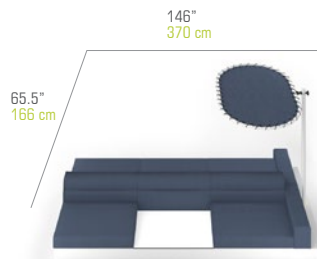

BDSCO-11 BOULEVARD Double Sided Configuration 11

BDSPC-11 Protective cover
BOU15 + BOU17 + BOU18