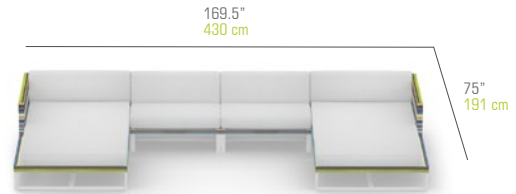

STRCO-5 STRIPE Configuration 5

STRPC-5 Protective Cover
MS5R + MS40 + MS5L