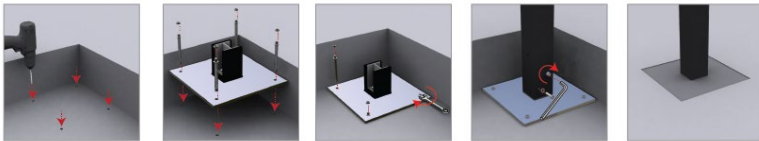

FLOOR MOUNTING (CONCRETE, BELOW SURFACE)

*Available by Request

REGULAR COLOR OPTIONS

FRAME

Premium Powder Coated Aluminum Ultra Durable

Standard Powder Coated Aluminum Gloss

SHEER CURTAIN

Olefin Polyester

RETRACTABLE ROMAN SHADE (Not suitable for windy areas)

Sunbrella Category - E

SLING SOLAR ROOF

Betyline Category - K

TEAK TRELLIS

Recycled Teak - Smooth

See back for information & color swatches

CUSTOMIZATION

We do accept custom orders for all Sombrero Canopies.

- Submit floor dimensions
- Submit floor specifications
- Submit requested configurations