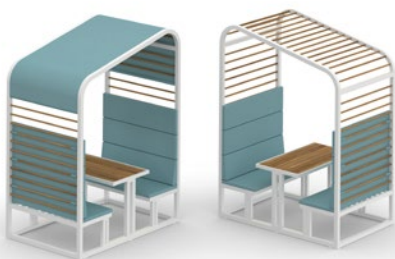

SOMBRERO Dining Booth
(Teak Trellis & Table Top)

MG8170

L 6 ft | 1.8 m
W 4 ft | 1.2 m
H 7.9 ft | 2.4 m

* Includes Sunbrella Shade, Sunbrella Cushion
(Quick Dry Foam Core)

* Cushion thickness : 2" / 5 cm

MATERIAL INFO

FRAME // TRELLIS+TABLE TOP (MG8140 / MG8137)

Premium Powder Coated Aluminum - Ultra Durable

Standard Powder Coated Aluminum - Gloss

TRELLIS+TABLE TOP (MG8170 / MG8171)

Recycled Teak - Smooth Sanded (T30)

SHADE

Sunbrella Category E / G