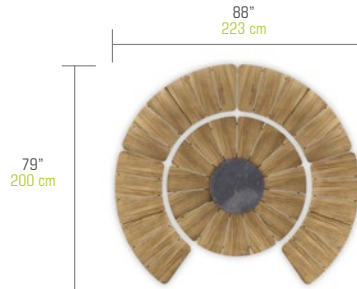

SUGGESTED CONFIGURATIONS

Regular Configurations

With **BEGONIA Dining Table Ø 50" / 127 cm (Teak)**

BGNCO-1 BEGONIA Configuration 1

BGNPC-1 Protective Cover
(3X) BGN03 + BGN05

BGNCO-2 BEGONIA Configuration 2