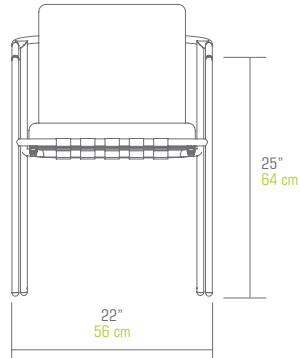

ALB109

W 25.5"	65 cm	Unit	2 / Box	
D 22.5"	57 cm	Volume	5.5 ft ³	0.16 m ³
H 31"	78 cm	Nett	13 lb	6 kg
SH 18"	46 cm	Gross	18 lb	8 kg
AH 27.5"	70 cm			
COM	1.5 Ly			

ALB009PC Protective Cover
for 4 chairs

TEAK ARMREST

PREMIUM TEAK
SMOOTH (T24)

ALBATROSS Dining Chair Lite
(Leisuretex Armrest)

ALB115

W 22"	56 cm	Unit	2 / Box	
D 22.5"	57 cm	Volume	5 ft ³	0.14 m ³
H 31"	78 cm	Nett	13 lb	6 kg
SH 18"	46 cm	Gross	18 lb	8 kg
AH 25"	64 cm			
COM	1.5 Ly			