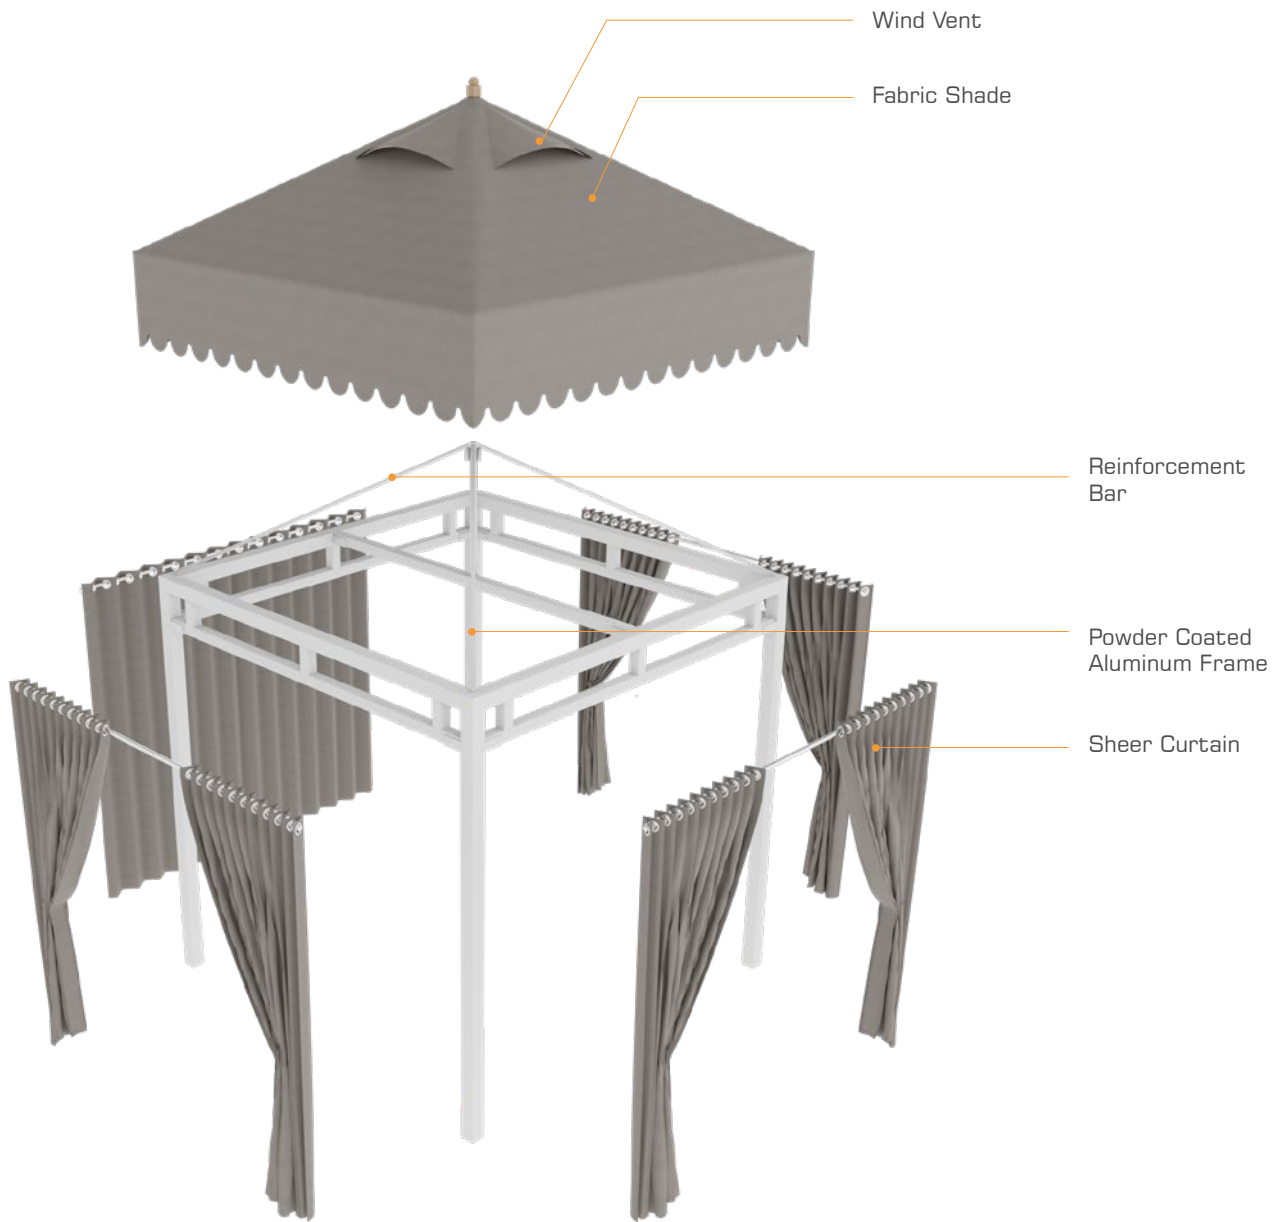

REGULAR COLOR OPTIONS

FRAME

Premium Powder Coated Aluminum - Ultra Durable

Standard Powder Coated Aluminum - Gloss

CURTAIN & WIND VENT

Sunbrella Canvas Category - E

i See back for information & color swatches