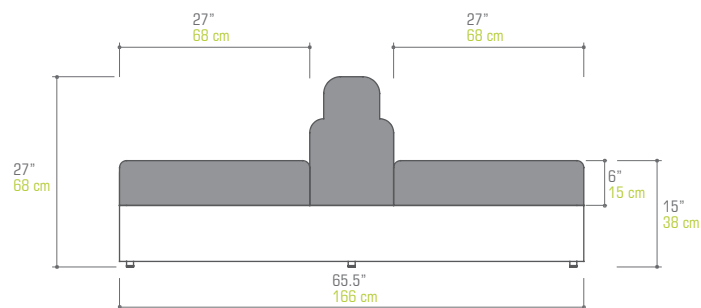

BOULEVARD Table / Seat Double Sided
BOU17

W 43.5" | 110 cm
D 65.5" | 166 cm
H 27" | 68 cm
SH 15" | 38 cm

Unit	1 / Box	
Volume	40 ft ³	1.14 m ³
Nett	106 lb	48 kg
Gross	130 lb	59 kg

COM 4.0 Ly

NOTE : One side table, one side seat