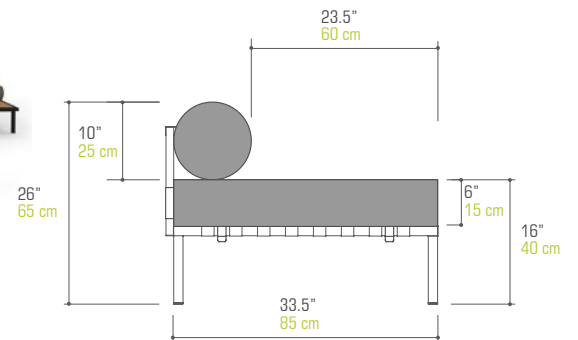

W 44"		110 cm		
D 34"		85 cm		
H 24"		61 cm		
SH 14"		36 cm		
AH 20.5"		53 cm		
		Unit	1 / Box	
		Volume	24 ft ³	0.67 m ³
		Nett	77 lb	35 kg
		Gross	90 lb	41 kg

COM 3.5 Ly (Bolster Backrest)

COM 4.0 Ly (Block Backrest)

ALBATROSS Rectangular Coffee Table (Mixed HPL)
ALB314

L 67" 170 cm	Unit	1 / Box
W 33.5" 85 cm	Volume	17 ft ³ 0.49 m ³
H 11" 28 cm	Nett	60 lb 27 kg
	Gross	82 lb 37 kg

ALBATROSS Element
ALB101

W 43" 110 cm	Unit	1 / Box
D 34.5" 88 cm	Volume	26 ft ³ 0.74 m ³
H 25.5" 65 cm	Nett	33 lb 15 kg
SH 16" 40 cm	Gross	44 lb 20 kg
COM 4.0 Ly		

ALB005PC Protective Cover

HPL MIXED 2 (TA02)
for ALB305

Grating Tray
PREMIUM TEAK | SMOOTH
(T24)

HPL MIXED 1 (TA01)
for ALB314

ALB014PC Protective Cover

ALBATROSS Left Hand (Teak Tray)
ALB103

W 79.5" 202 cm	Unit	1 / Box
D 34.5" 88 cm	Volume	47 ft ³ 1.33 m ³
H 25.5" 65 cm	Nett	64 lb 29 kg
SH 16" 40 cm	Gross	93 lb 42 kg
COM 4.5 Ly		

ALBATROSS Right Hand (Teak Tray)
ALB104

W 79.5" 202 cm	Unit	1 / Box
D 34.5" 88 cm	Volume	47 ft ³ 1.33 m ³
H 25.5" 65 cm	Nett	64 lb 29 kg
SH 16" 40 cm	Gross	93 lb 42 kg
COM 4.5 Ly		

ALBATROSS Low Table (Teak)
ALB105