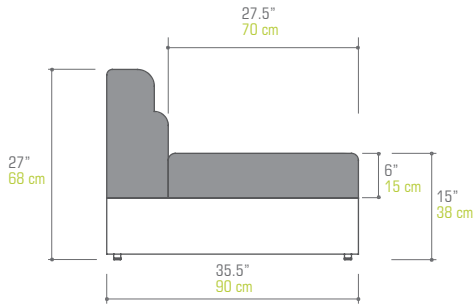

W 43.5"	110 cm	Unit	1 / Box	
D 35.5"	90 cm	Volume	26 ft³	0.73 m³
H 27"	68 cm	Nett.	57 lb	26 kg
SH 15"	38 cm	Gross	75 lb	34 kg

COM 3.5 Ly

W 35.5"	90 cm	Unit	1 / Box	
D 35.5"	90 cm	Volume	23 ft³	0.64 m³
H 27"	68 cm	Nett.	55 lb	25 kg
SH 15"	38 cm	Gross	71 lb	32 kg

COM 4.0 Ly

L 43.5"	110 cm	Unit	1 / Box	
W 43.5"	110 cm	Volume	15 ft³	0.43 m³
H 9"	23 cm	Nett.	112 lb	51 kg
		Gross	124 lb	56 kg

BOU09PC Protective cover

W 52.5"	133 cm	Unit	1 / Box	
D 63"	160 cm	Volume	54 ft³	1.53 m³
H 27"	68 cm	Nett.	106 lb	48 kg
SH 15"	38 cm	Gross	137 lb	62 kg

COM 5.5 Ly

W 52.5"	133 cm	Unit	1 / Box	
D 63"	160 cm	Volume	54 ft³	1.53 m³
H 27"	68 cm	Nett.	106 lb	48 kg
SH 15"	38 cm	Gross	137 lb	62 kg

COM 5.5 Ly

L 43.5"	110 cm	Unit	1 / Box	
W 43.5"	110 cm	Volume	15 ft³	0.43 m³
H 14.5"	37 cm	Nett.	119 lb	54 kg
		Gross	130 lb	59 kg

BOU10PC Protective cover

W 59"	150 cm	Unit	1 / Box	
D 35.5"	90 cm	Volume	35 ft³	0.99 m³
H 27"	68 cm	Nett.	82 lb	37 kg
SH 15"	38 cm	Gross	104 lb	47 kg

COM 4.5 Ly

W 59"	150 cm	Unit	1 / Box	
D 35.5"	90 cm	Volume	35 ft³	0.99 m³
H 27"	68 cm	Nett.	82 lb	37 kg
SH 15"	38 cm	Gross	104 lb	47 kg

COM 4.5 Ly

L 43.5"	110 cm	Unit	1 / Box	
W 43.5"	110 cm	Volume	14 ft³	0.39 m³
H 9"	23 cm	Nett.	77 lb	35 kg
		Gross	88 lb	40 kg

BOU19PC Protective cover