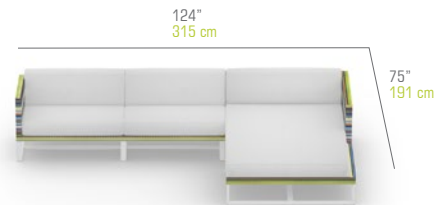

STRCO-7 STRIPE Configuration 7

STRPC-7 Protective Cover
MS5L + MS10R