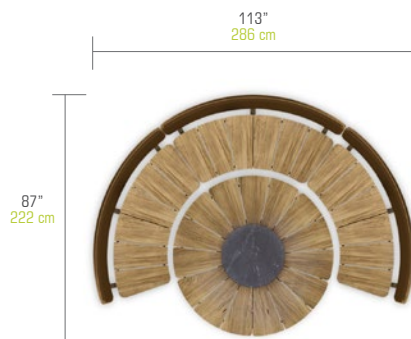

BGNCO-11 BEGONIA Configuration 11

BGNPC-11 Protective Cover
(3X) BGN02 + BGN06