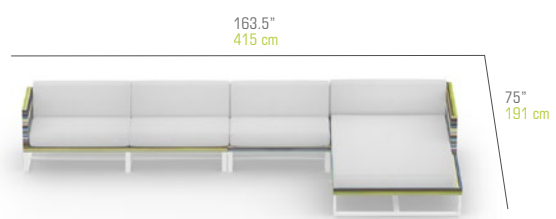

MONCO-8 STRIPE Configuration 8

STRPC-8 Protective Cover
MS5L + MS9 + MS10R