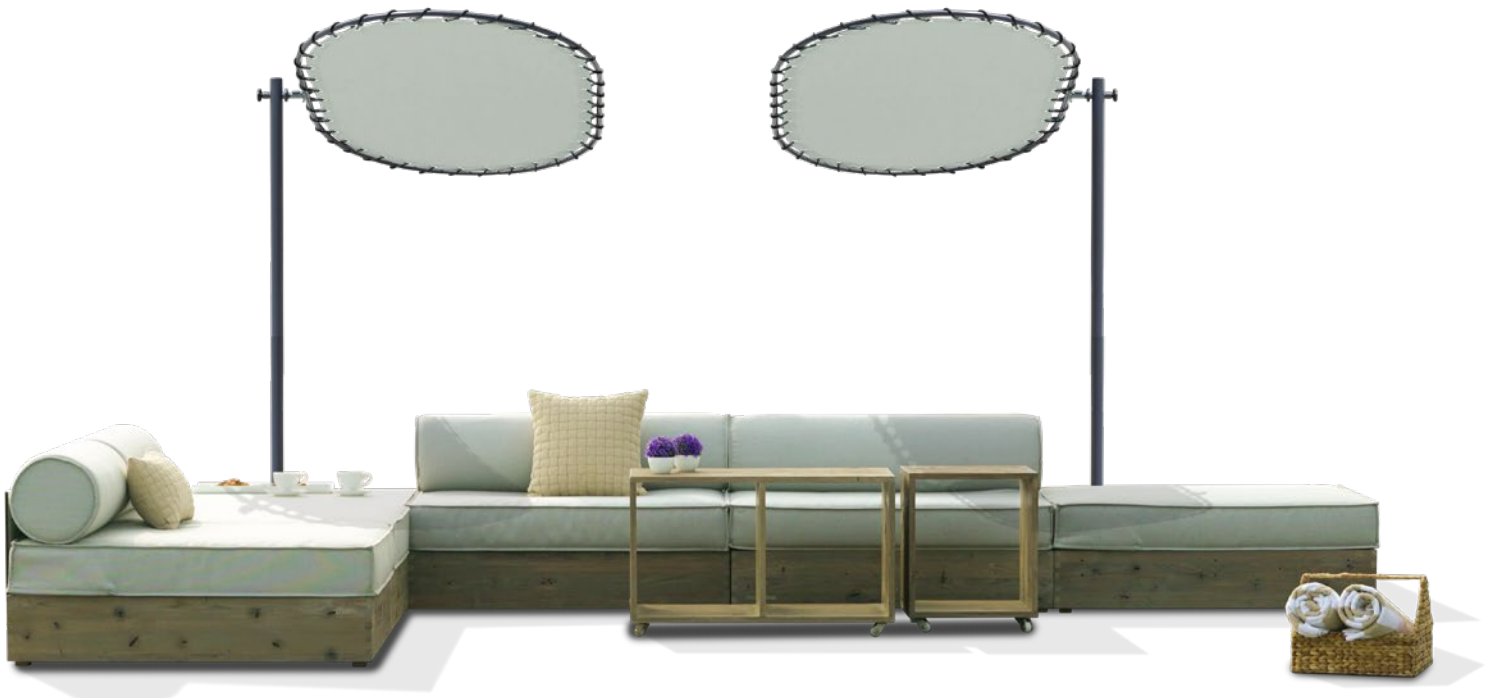

**AIKO-10** AIKO Configuration 10

AIKPC-10 Protective cover
(2X) AIK02 + (4X) AIK01 + (2X) AIK04

Comfort Module

For the Aiko collection, we offer a memory outdoor foam core covered in a water-resistant barrier, therefore some water can remain trapped between the cover and the inner liner. Drying and airing separately, extends the longevity of the cushions. Storing the cushions vertically with the mesh at the bottom side, will improve air circulation.