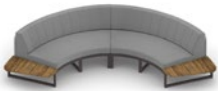

BABCO-5 BABBO Configuration 5 (HPL)

BABPC-2 Protective Cover
 BAB03 + BAB04 + BAB05

BABCO-6 BABBO Configuration 6 (HPL)

BABPC-3 Protective Cover
 (2X) BAB03 + BAB04 + BAB05

Big Configurations

Suitable for tables / firepits up to 50" (125 cm) diameter
 Custom dimensions available on request