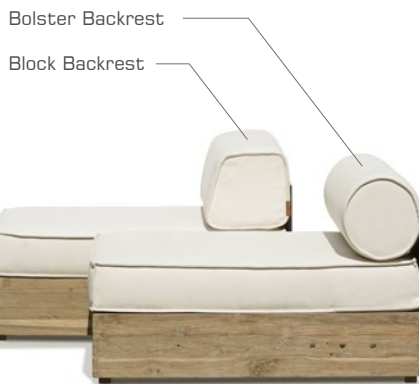

AIK20

L 17"	|	42 cm		
W 17"	|	42 cm		
H 20.5"	|	53 cm		
		Unit	1 / Box	
		Volume	4 ft³	0.12 m³
		Nett	22 lb	10 kg
		Gross	29 lb	13 kg

AIK20.P Protective Cover

AIK21

L 34"	|	85 cm		
W 17"	|	42 cm		
H 20.5"	|	53 cm		
		Unit	1 / Box	
		Volume	8 ft³	0.23 m³
		Nett	40 lb	18 kg
		Gross	51 lb	23 kg

AIK21.P Protective Cover