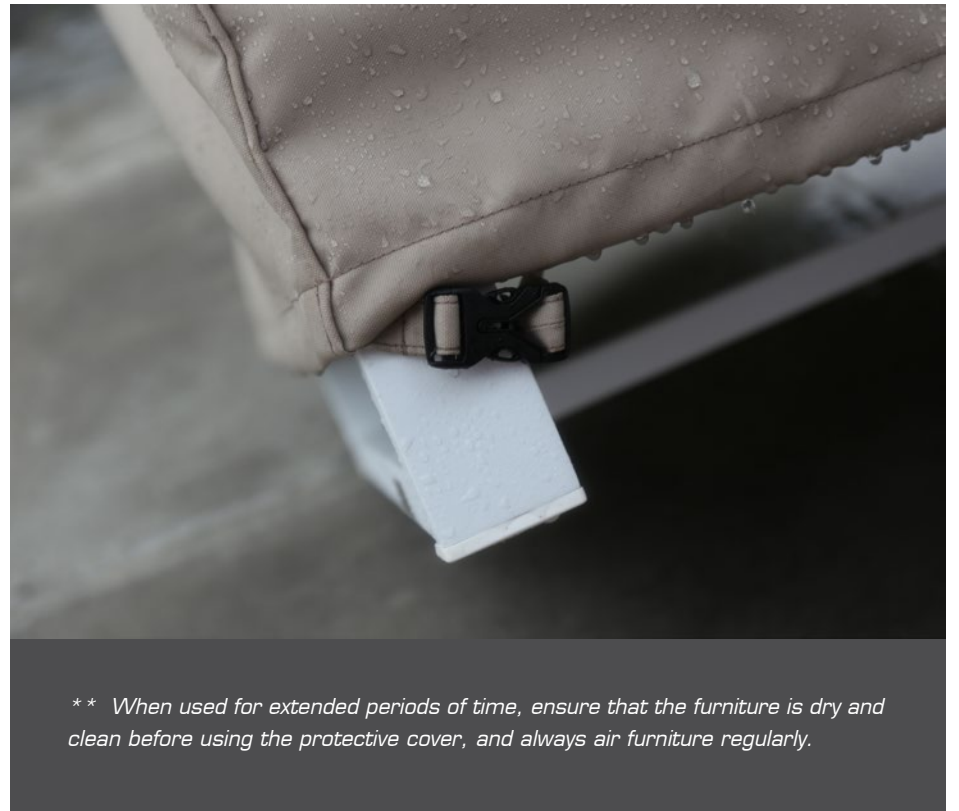

Protective Covers

PREMIUM winter-ready covers **Enabling your indoor lifestyle; to move outside**

All weather solutions, effective for precipitation rates of up to 15 mm/hour.

- SURLAST® textile, made in the USA by Glen Raven
- 100% solution dyed polyester
- Heavy duty 235 gr/m² - 7 oz/yd²
- A special water-repelling inside cover for sewing seams
- High frost, water, mold and mildew resistance
- Suitable for use with all MAMAGREEN textiles / materials

** When used for extended periods of time, ensure that the furniture is dry and clean before using the protective cover, and always air furniture regularly.