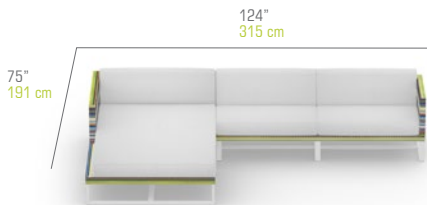

STRCO-3 STRIPE Configuration 3

STRPC-3 Protective Cover
MS5R + MS10L