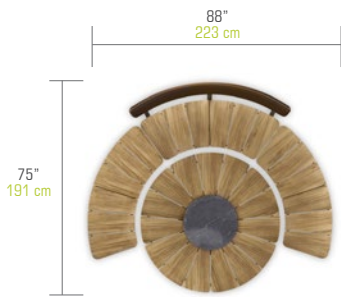

BGNCO-3 BEGONIA Configuration 3

BGNPC-3 Protective Cover
(2X) BGN03 + BGN01 + BGN05