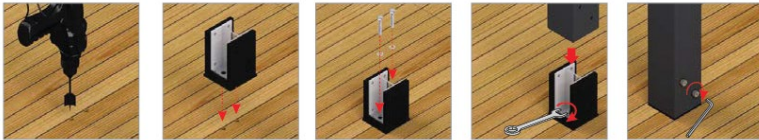

FLOOR MOUNTING (DECKING)