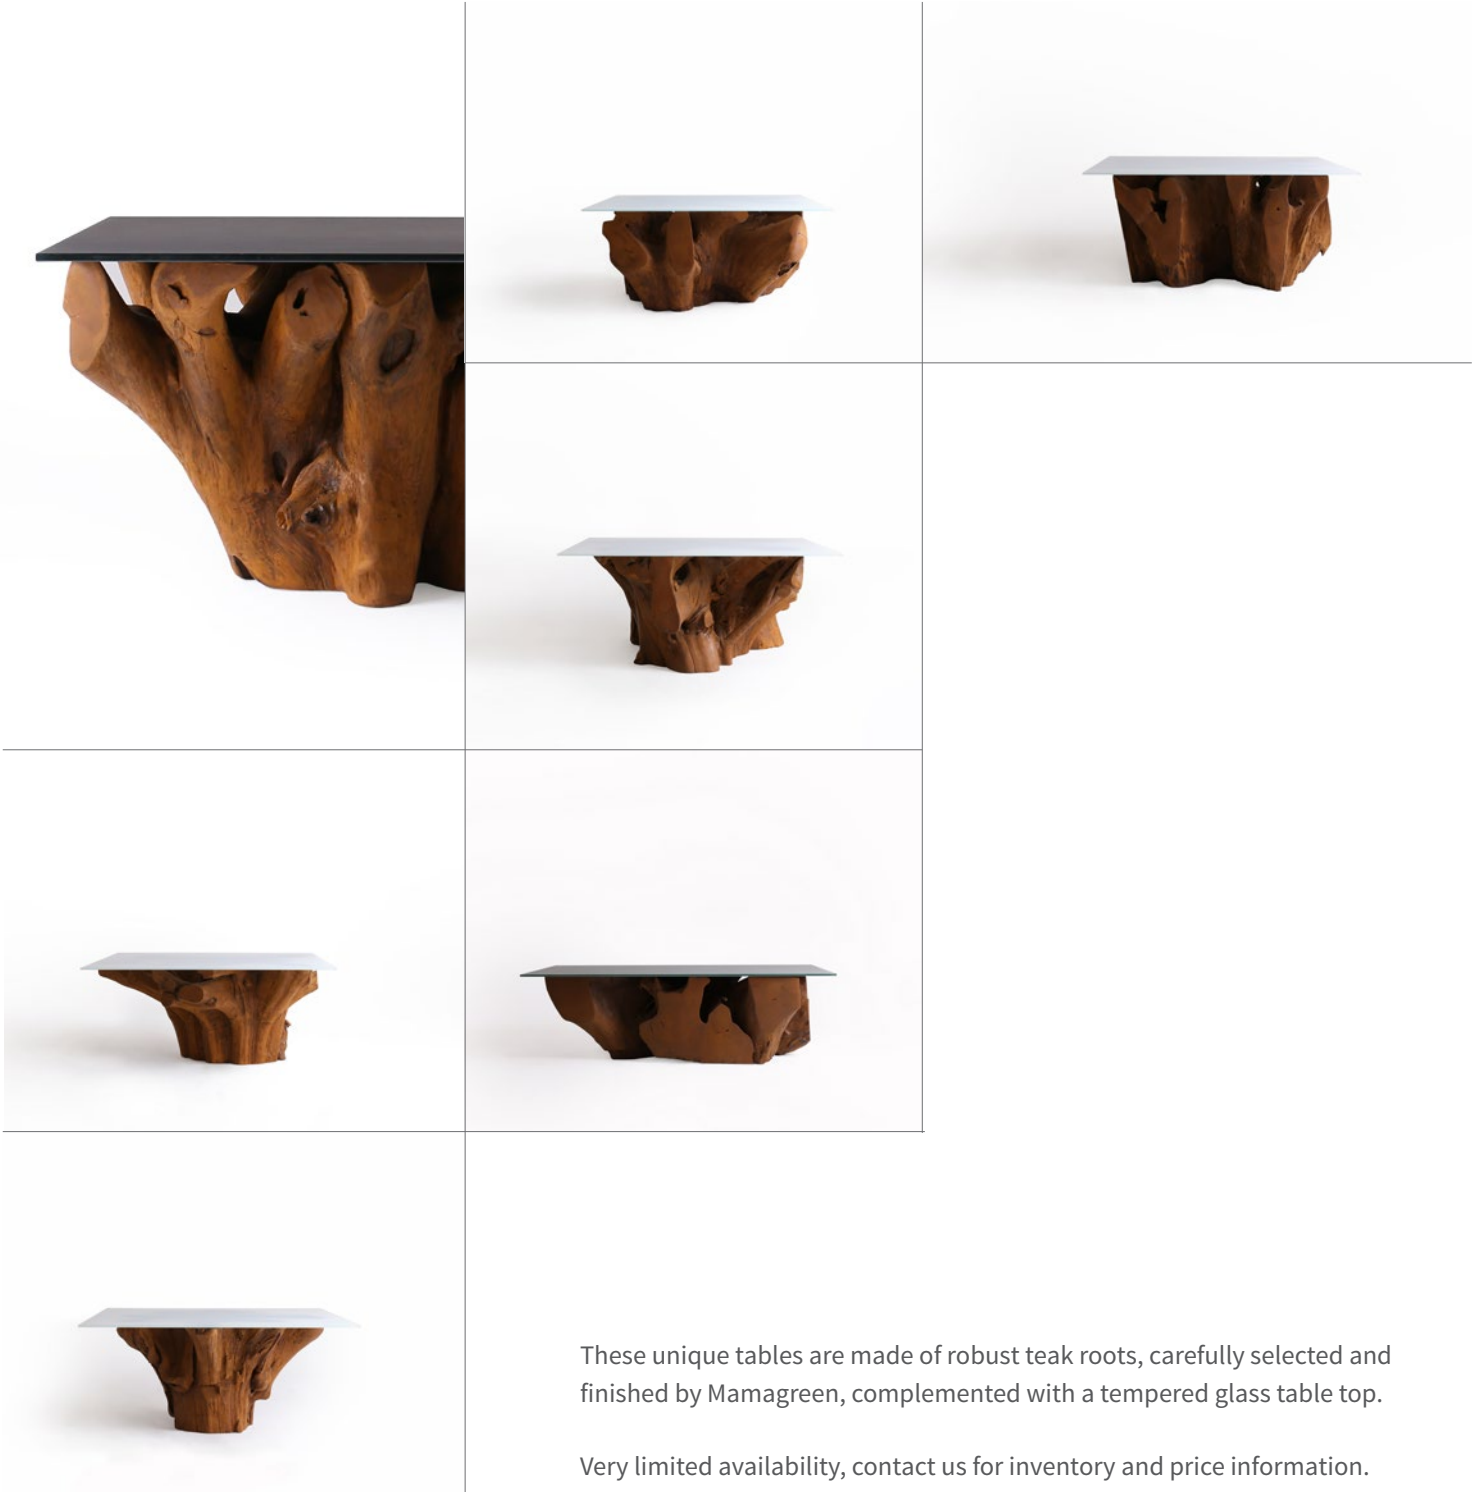

Loop Pillow
MG8414

Root

Masterpieces designed by nature.

These unique tables are made of robust teak roots, carefully selected and finished by Mamagreen, complemented with a tempered glass table top.

Very limited availability, contact us for inventory and price information.