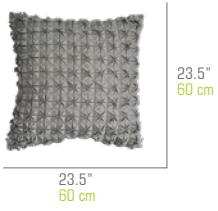

Flower Pillow
MG8229