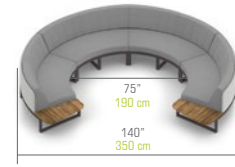

BABCO-3 BABBO Configuration 3 (Teak)

BABPC-3 Protective Cover
(2X) BAB03 + BAB01 + BAB02

BABCO-4 BABBO Configuration 4 (HPL)

BABPC-1 Protective Cover
BAB04 + BAB05

BABCO-5 BABBO Configuration 5 (HPL)

BABPC-2 Protective Cover
BAB03 + BAB04 + BAB05

BABCO-6 BABBO Configuration 6 (HPL)

BABPC-3 Protective Cover
(2X) BAB03 + BAB04 + BAB05

Big Configurations

Suitable for tables / firepits up to 50" (125 cm) diameter
Custom dimensions available on request