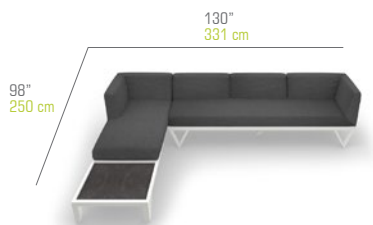

SUGGESTED CONFIGURATIONS

BBLCO-9 BONDI BELLE Configuration 9 (HPL Tray)

BBLPC-9 Protective Cover
BND051 + BND027

BBLCO-11 BONDI BELLE Configuration 11 (Teak Tray)

BBLPC-11 Protective Cover
BND061 + BND027