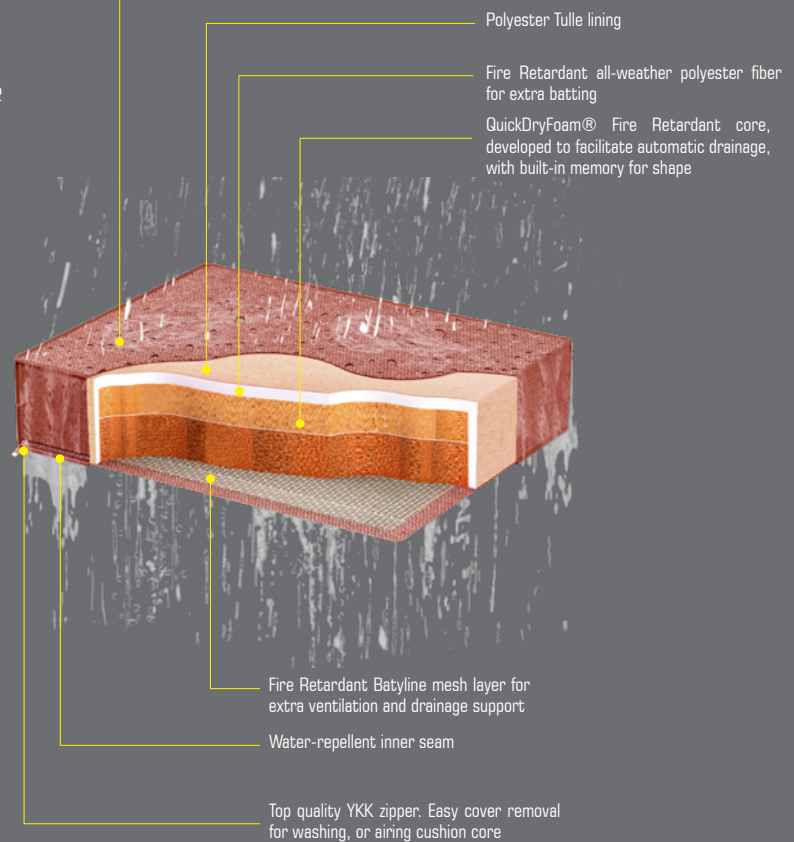

OLEFIN

Made in Indonesia by Ateja®
Application : chair pads / throw pillows

C108
MOONROCK
230 gr/m2

C72
MARINE
290 gr/m2

C107
PRESTIGE
230 gr/m2

C91
MIDNIGHT BLUE
230 gr/m2

C46
STONE
290 gr/m2

C92
DEEP SEA
230 gr/m2