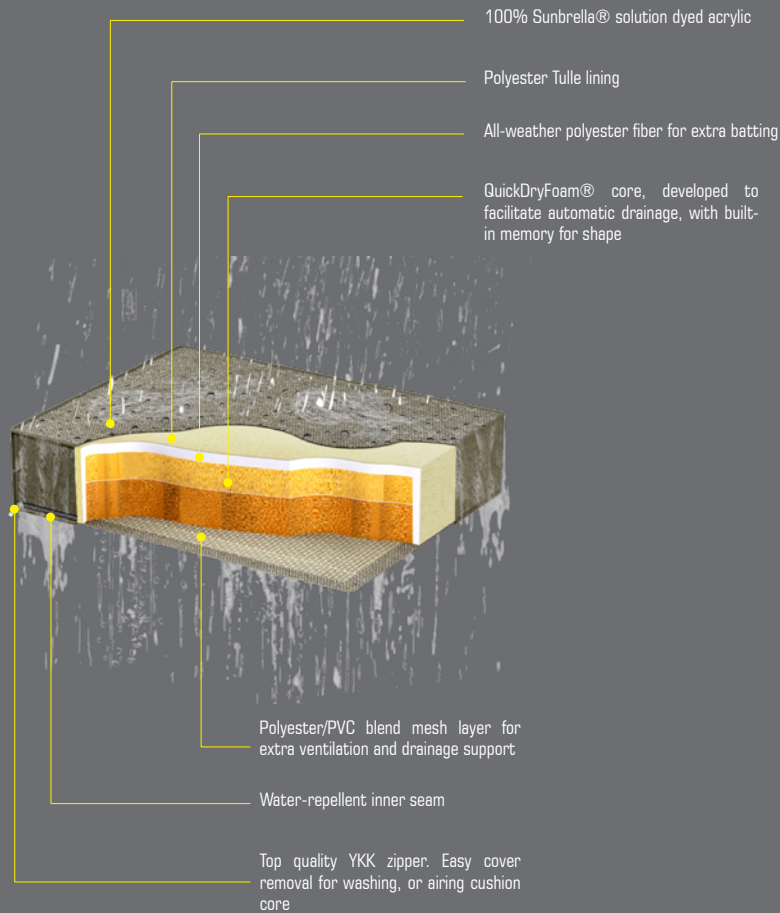

SUNBRELLA®

Design + Performances

100% Sunbrella® solution dyed acrylic, a dependable fabric, is the perfect choice for outdoor cushions. Yarns are finished with water repellent coating, reducing water absorbency. Extremely fade resistant and easy to clean, Sunbrella® has sublime anti-tear and tensile strength specifications, facilitating intensive outdoor usage. Sunbrella® is a USA based company, manufacturing performance outdoor textiles since the 1960's.