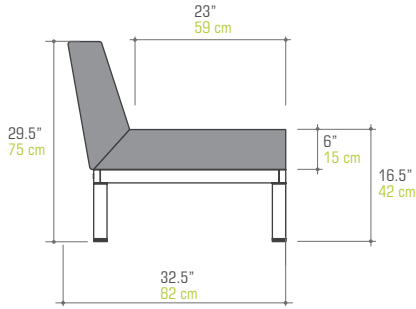

**BBLCO-18** BONDI BELLE Configuration 18 (HPL Tray)

BBLPC-18 Protective Cover
BND037 + BND038

BBLCO-20 BONDI BELLE Configuration 20 (Teak Tray)

BBLPC-20 Protective Cover
BND037 + BND057

BONDI BELLE Sofa 2-Seater