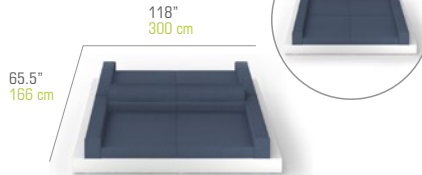

BDSCO-2 BOULEVARD Double Sided Configuration 2

BDSPC-2 Protective cover
(2X) BOU16

NOTE : Can be turned into a daybed