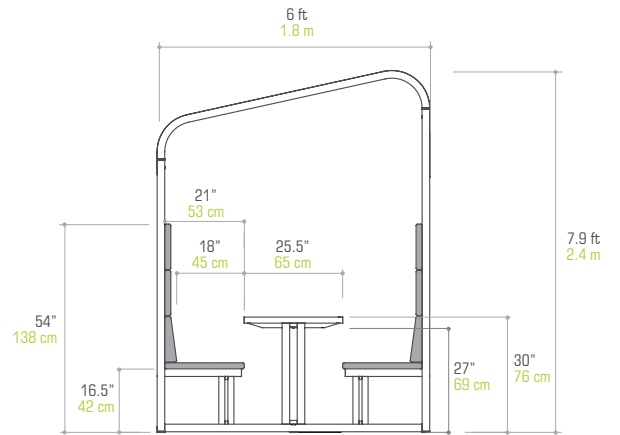

SOMBRERO Dining Booth
(Aluminum Trellis)

MG8140

- **L** 6 ft | 1.8 m
- **W** 4 ft | 1.2 m
- **H** 7.9 ft | 2.4 m

* Includes Sunbrella Shade, Sunbrella Cushion
(Quick Dry Foam Core)
* Cushion thickness : 2" / 5 cm