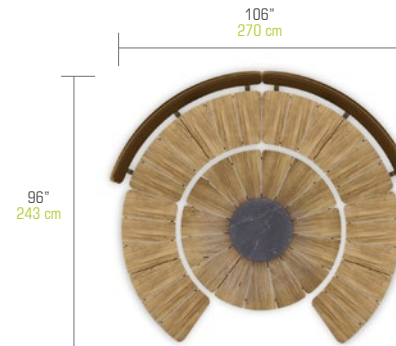

BGNCO-10 BEGONIA Configuration 10

BGNPC-10 Protective Cover
(2X) BGN04 + (2X) BGN02 + BGN06