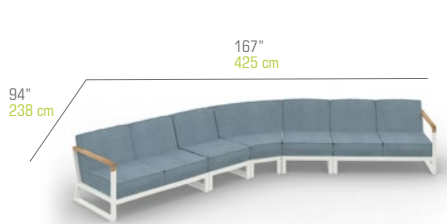

BBECO-7 BONDI BEAU Configuration 7

BBEPC-7 Protective Cover
BND017 + (2X) BND015 + BND019 + BND016