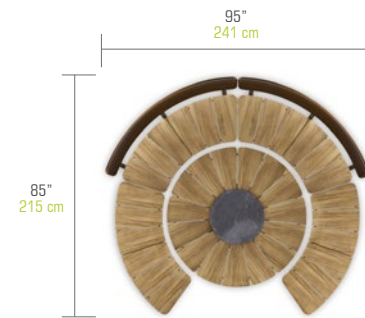

BGNCO-4 BEGONIA Configuration 4

BGNPC-4 Protective Cover
(2X) BGN03 + (2X) BGN01 + BGN05