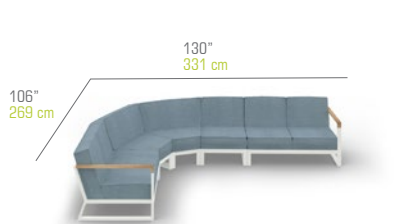

BBECO-8 BONDI BEAU Configuration 8

BBEPC-8 Protective Cover
BND017 + (2X) BND019 + BND015 + BND016