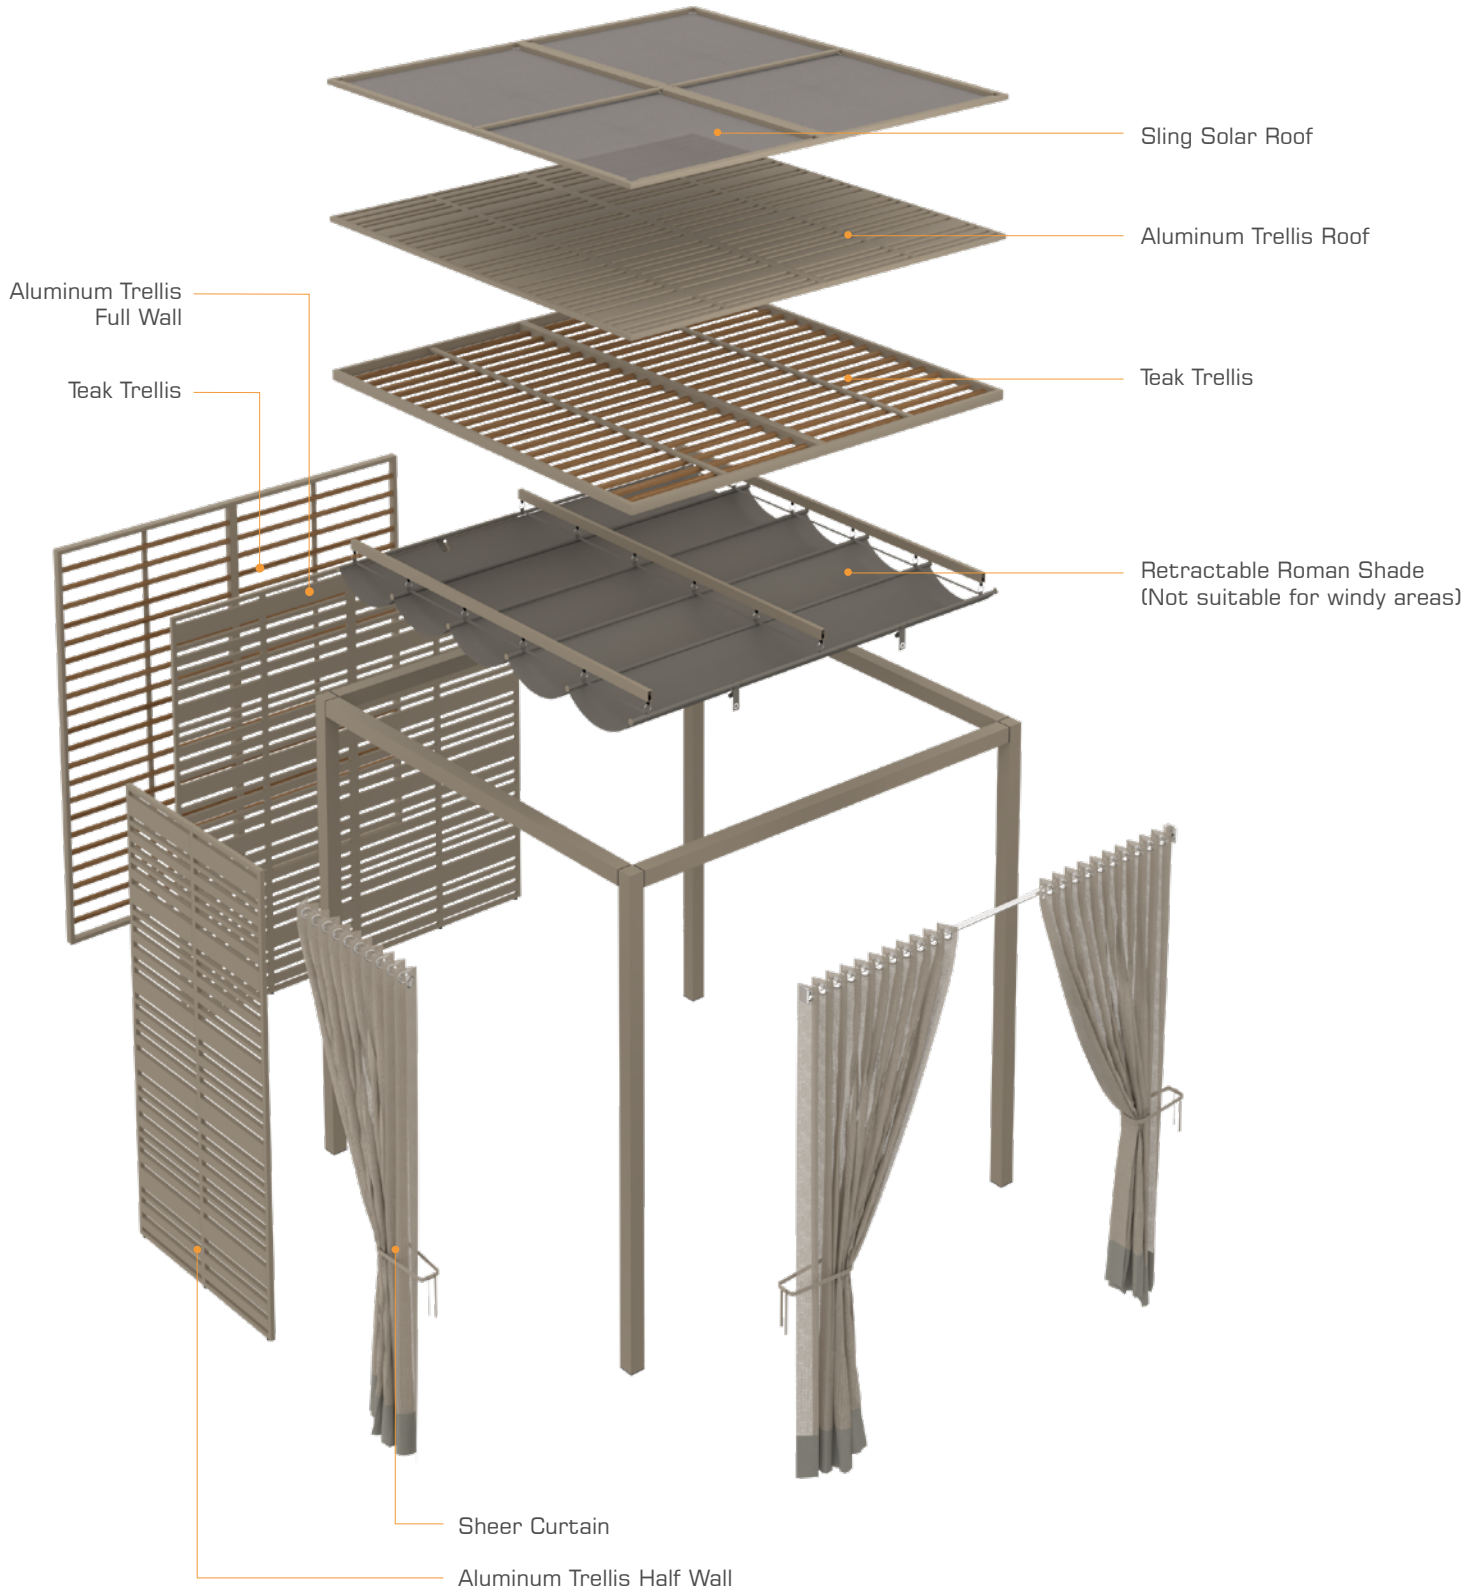

SOMBRERO CANOPY
8 ft x 8 ft / 2.4 x 2.4 m