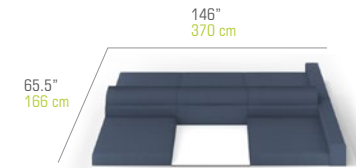

BDSCO-10 BOULEVARD Double Sided Configuration 10

BDSPC-10 Protective cover
BOU15 + BOU17 + BOU16