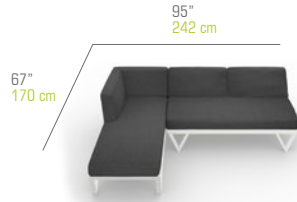

SUGGESTED CONFIGURATIONS

BBLCO-1 BONDI BELLE Configuration 1

BBLPC-1 Protective Cover
BND036 + BND041