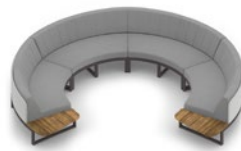

BABCO-14 BABBO BIGGER Configuration 2 (Teak)

BABPC-8 Protective Cover