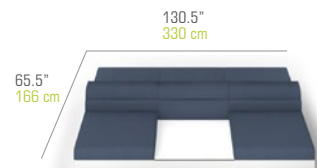

BDSCO-9 BOULEVARD Double Sided Configuration 9

BDSPC-9 Protective cover
(2X) BOU15 + BOU17