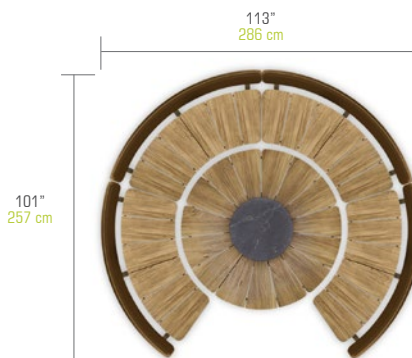

BGNCO-12 BEGONIA Configuration 12

BGNPC-12 Protective Cover
(4X) BGN02 + BGN06