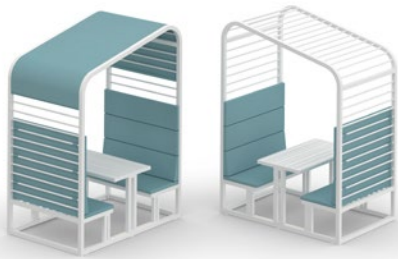

SOMBRERO Dining Booth
(Aluminum Trellis)

MG8140

- **L** 6 ft | 1.8 m
- **W** 4 ft | 1.2 m
- **H** 7.9 ft | 2.4 m

* Includes Sunbrella Shade, Sunbrella Cushion
(Quick Dry Foam Core)
* Cushion thickness : 2" / 5 cm

SOMBRERO Lounge Booth
(Aluminum Trellis)

MG8137

- **L** 9 ft | 2.7 m
- **W** 5.5 ft | 1.6 m
- **H** 7.9 ft | 2.4 m

* Includes Sunbrella Shade, Sunbrella Cushion
(Quick Dry Foam Core)