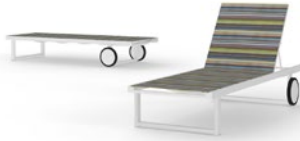

STRIPE Lounger

MS8

L 78.5"	200 cm	Unit	1 / Box	
W 30.5"	77 cm	Volume	23 ft³	0.66 m³
H 36.5"	93 cm	Nett	37 lb	17 kg
SH 14"	36 cm	Gross	57 lb	26 kg

MS8W Weighted

L 78.5"	200 cm	Unit	1 / Box	
W 30.5"	77 cm	Volume	23 ft³	0.66 m³
H 36.5"	93 cm	Nett	73 lb	33 kg
SH 14"	36 cm	Gross	84 lb	38 kg

MZ067PC Protective Cover