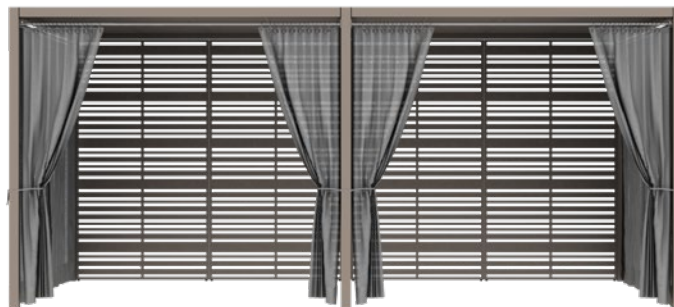

SOMBRERO CANOPY
10 ft x 18 ft / 3 x 5.5 m

L 10 ft | 3.0 m
W 18 ft | 5.5 m
H 8 ft | 2.4 m

		Roof			
		Sling Solar Roof	Aluminum Trellis Roof	Teak Trellis Roof	Retractable Roman Shade
Walls	Open	MG8759	MG8816	MG8777	MG8786
	Back Aluminum Trellis	MG8760	MG8817	MG8778	MG8787
	Back + 1 Wall Aluminum Trellis (indicate position)	MG8761	MG8770	MG8779	MG8788
	Back + 2 Walls Aluminum Trellis	MG8762	MG8818	MG8780	MG8789
	Back Teak Trellis	MG8811	MG8819	MG8781	MG8790
	Back + 1 Wall Teak Trellis (indicate position)	MG8812	MG8820	MG8782	MG8791
	Back + 2 Walls Teak Trellis	MG8813	MG8774	MG8783	MG8792
	Back Aluminum Trellis + 2 Side Curtains + Front Curtain	MG8814	MG8775	MG8784	MG8793
	Back Teak Trellis + 2 Side Curtains + Front Curtain	MG8815	MG8776	MG8785	MG8794