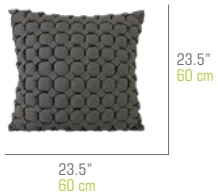

Bee Pillow
MG8412