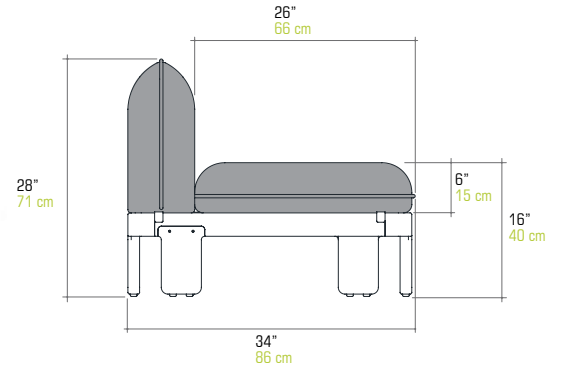

HACIENDA Right Hand Sectional (HPL)

HAC21

W 98.5" | 250 cm	Unit	1 / Box
D 33.5" | 85 cm	Volume	57 ft3 | 1.61 m3
H 27.5" | 70 cm	Nett	101 lb | 46 kg
SH 16" | 40 cm	Gross	121 lb | 55 kg

COM 6.5 Ly

HAC05PC Protective Cover