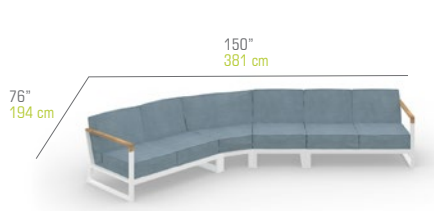

BBECO-2 BONDI BEAU Configuration 2

BBEPC-2 Protective Cover
BND017 + BND019 + BND015 + BND016