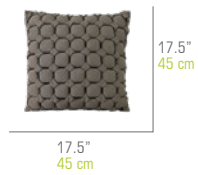

Bee Pillow
MG8411