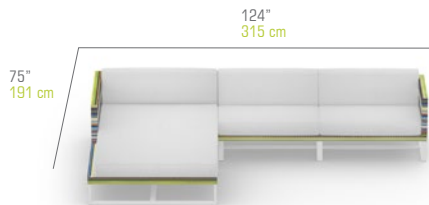

STRCO-3 STRIPE Configuration 3

STRPC-3 Protective Cover
MS5R + MS10L