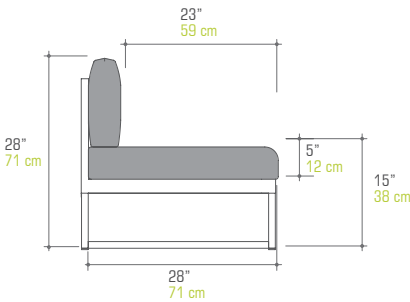

STRIPE Stool (Horizontal)

MS17

W 16" | 41 cm
D 16" | 41 cm
H 18" | 46 cm

Unit	1 / Box	
Volume	3.5 ft ³	0.10 m ³
Nett	11 lb	5 kg
Gross	15 lb	7 kg

MS17PC Protective Cover

STRIPE Ottoman (Horizontal)

MS19

W 21.5" | 55 cm
D 21.5" | 55 cm
H 13" | 33 cm

MS38PC Protective Cover

STRIPE Sofa 1-Seater

MS3

W 30.5" | 78 cm
D 28.5" | 73 cm
H 28" | 71 cm
SH 15" | 38 cm
AH 25" | 64 cm
COM | 3.0 Ly

Unit	1 / Box	
Volume	15 ft ³	0.43 m ³
Nett	29 lb	13 kg
Gross	40 lb	18 kg

MG8504 Protective Cover

STRIPE Sofa 2-Seater

MS4

W 65" | 165 cm
D 28.5" | 73 cm
H 28" | 71 cm
SH 15" | 38 cm
AH 25" | 64 cm
COM | 6.0 Ly

Unit	1 / Box	
Volume	31 ft ³	0.88 m ³
Nett	49 lb	22 kg
Gross	66 lb	30 kg

STRIPED Left Hand Sectional

MS10L

W 78.5" | 200 cm
D 28.5" | 73 cm
H 28" | 71 cm
SH 15" | 38 cm
AH 25" | 64 cm

COM 7.0 Ly

Unit	1 / Box	
Volume	42 ft ³	1.18 m ³
Nett	55 lb	25 kg
Gross	86 lb	39 kg

STRIPED Sectional Seat