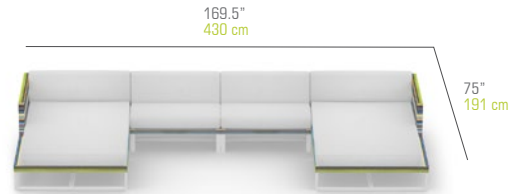

STRIPED Right Hand Chaise

MS5R

W 45.5" | 115 cm
D 75" | 191 cm
H 28" | 71 cm
SH 15" | 38 cm

COM 6.0 Ly

Unit	1 / Box	
Volume	56 ft ³	1.58 m ³
Nett	64 lb	29 kg
Gross	90 lb	41 kg

STRIPED Left Hand Chaise

MS5L

W 45.5" | 115 cm
D 75" | 191 cm
H 28" | 71 cm
SH 15" | 38 cm

COM 6.0 Ly

Unit	1 / Box	
Volume	56 ft ³	1.58 m ³
Nett	64 lb	29 kg
Gross	90 lb	41 kg

SUGGESTED CONFIGURATIONS

STRCO-1 STRIPE Configuration 1

STRPC-1 Protective Cover
MS5R + MS5L

STRCO-5 STRIPE Configuration 5