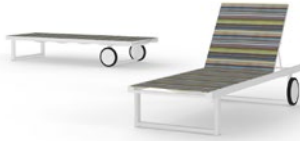

STRPC-8 Protective Cover
MS5L + MS9 + MS10R

STRIPE Lounger

MS8

L 78.5"	200 cm	Unit	1 / Box	
W 30.5"	77 cm	Volume	23 ft ³	0.66 m ³
H 36.5"	93 cm	Nett	37 lb	17 kg
SH 14"	36 cm	Gross	57 lb	26 kg

MS8W Weighted