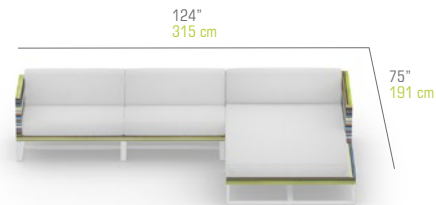

STRCO-7 STRIPE Configuration 7

STRPC-7 Protective Cover
MS5L + MS10R