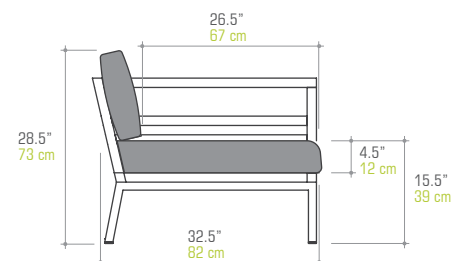

ZUDU Lounge 3-Seater

MG14231

W 78.5"	200 cm
D 30.5"	77 cm
H 30.5"	78 cm
SH 17"	43 cm
AH 26"	66 cm

Unit	1 / Box	
Volume	41 ft3	1.16 m3
Nett	99 lb	45 kg
Gross	121 lb	55 kg

COM 9.0 Ly**MG8773** Protective Cover

ZUDU Coffee Table

MG1303

L 51"	130 cm
W 25.5"	65 cm
H 15.5"	40 cm

Unit	1 / Box	
Volume	14 ft3	0.41 m3
Nett	37 lb	17 kg
Gross	44 lb	20 kg

MG1303PC Protective Cover

ZUDU Ottoman

MG13186

W 23"	58 cm
D 23.5"	60 cm
H 17"	43 cm

Unit	1 / Box	
Volume	7 ft3	0.19 m3
Nett	18 lb	8 kg
Gross	22 lb	10 kg

COM 2.0 Ly**MG13186PC** Protective Cover

ZUDU Oversized Corner Sofa

MG13187

W 109.5"	278 cm
D 109.5"	278 cm
H 28.5"	73 cm
SH 15.5"	39 cm
AH 24.5"	62 cm

Unit	3 Boxes	
Volume	101 ft3	2.85 m3
Nett	174 lb	79 kg
Gross	209 lb	95 kg

COM 18.0 Ly**MG8583** Protective Cover

Collection : ZUDU

Designers : Vincent Cantaert & Barbara Widiningtias

FRAME

Premium Powder Coated Aluminum - Ultra Durable
Standard Powder Coated Aluminum - Sand