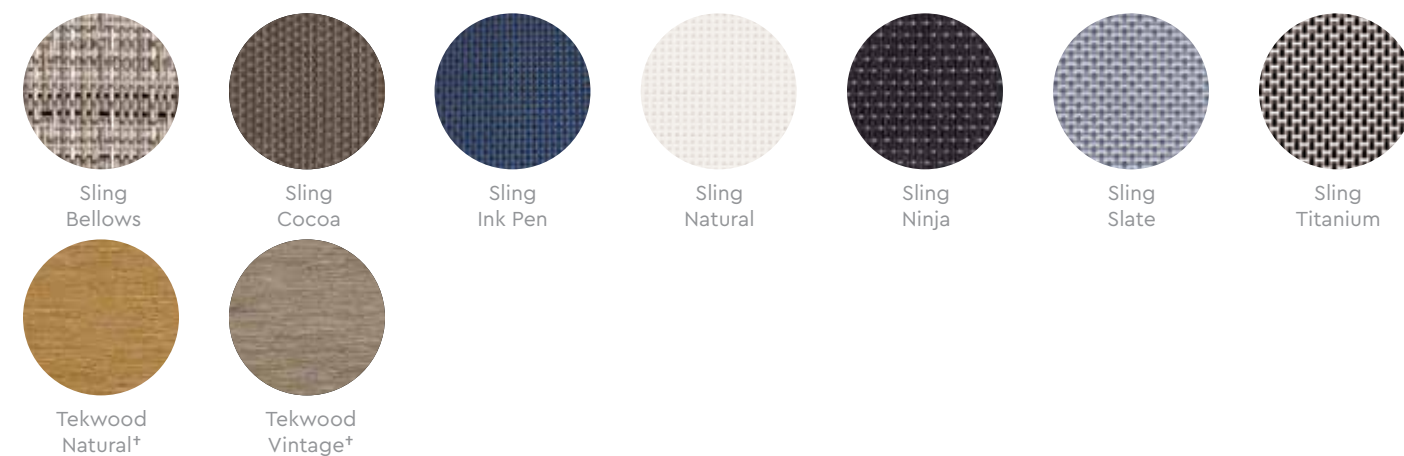

TRAVIRA

Products Shown:
 TVBB48V-PC.C
 TV63TAV-PC.C
 TVCHS.T109-PC.C

Visit oxfordgarden.com/Travira to see the full collection.

FRAME

SEAT/BACK

*Arm Cap options on applicable sling products.

TABLE TOPS

For a full list of available color and material options see pages 66 - 69.