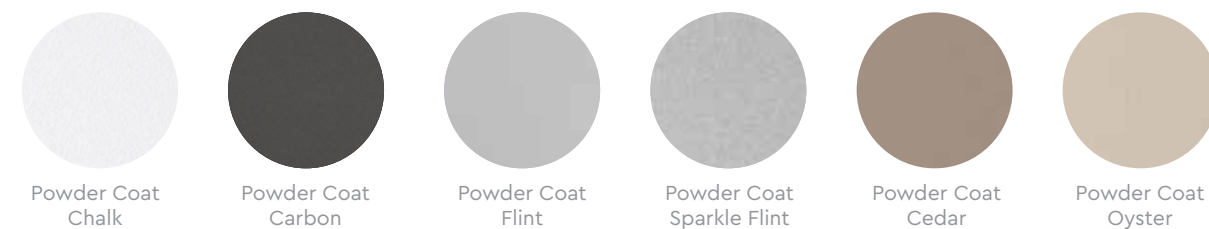

TRAVIRA

Products Shown:
 TVBB48V-PC.C
 TV63TAV-PC.C
 TVCHS.T109-PC.C

Visit oxfordgarden.com/Travira to see the full collection.

FRAME

SEAT/BACK

*Arm Cap options on applicable sling products.

TABLE TOPS

For a full list of available color and material options see pages 66 - 69.