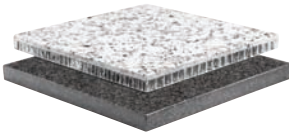

Lite-Core is an engineered panel that combines the durability of natural stone with a light weight aluminum core.

MATERIALS
Aluminum,
Tekwood,
Lite-Core Granite

FINISHES
Flint (Powder Coat
Aluminum,
Natural & Vintage
(Tekwood), Ash &
Charcoal (Lite-Core)

LIFESTYLES
Pages 28-41