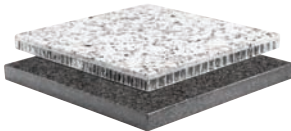

ABOVE: Wexford 42" Bar Tables and Chairs. TOP RIGHT: Wexford 48" Dining Tables with Tops in Lite-Core Ash and Mera Stacking Armchairs with Cushions in Sunbrella® Performance Fabric. RIGHT BOTTOM: Wexford 48" Dining Table with Wexford Benches and Side Chairs.

# WEXFORD

**MATERIALS**  
Shorea,  
Lite-Core Granite

**FINISHES**  
Natural

**CUSHIONS\***  
Page 98

**LIFESTYLES**  
Pages 66-67

**CARE AND CLEANING**  
Page 103

**FEATURES:**

- All tables have a 2" (50mm) umbrella hole with removable plug.
- Table tops also available in Lite-Core
- Resistant to rot and will last for years in all weather conditions.
- Mortise and tenon joint construction adds strength and longevity.
- Untreated, wood weathers to a warm gray. Treat with a timber protector to maintain color.
- Coordinates with Mera and Siena deep seating sets.

WXCH (Shorea)  
Armchair  
Cushion available\*  
*width 23"*  
*depth 24"*  
*height 35"*  
*seat height 17.25"*  
34 lbs. assembled

WXSC (Shorea)  
Side chair  
Cushion available\*  
*width 19.25"*  
*depth 24"*  
*height 35"*  
*seat height 17.25"*  
29 lbs. assembled

WX43 (Shorea)  
43" Bench  
Cushion available\*  
*width 43"*  
*depth 24"*  
*height 35"*  
*seat height 17.25"*  
51 lbs. assembled

Lite-Core is an engineered panel that combines the durability of natural stone with a light weight aluminum core.